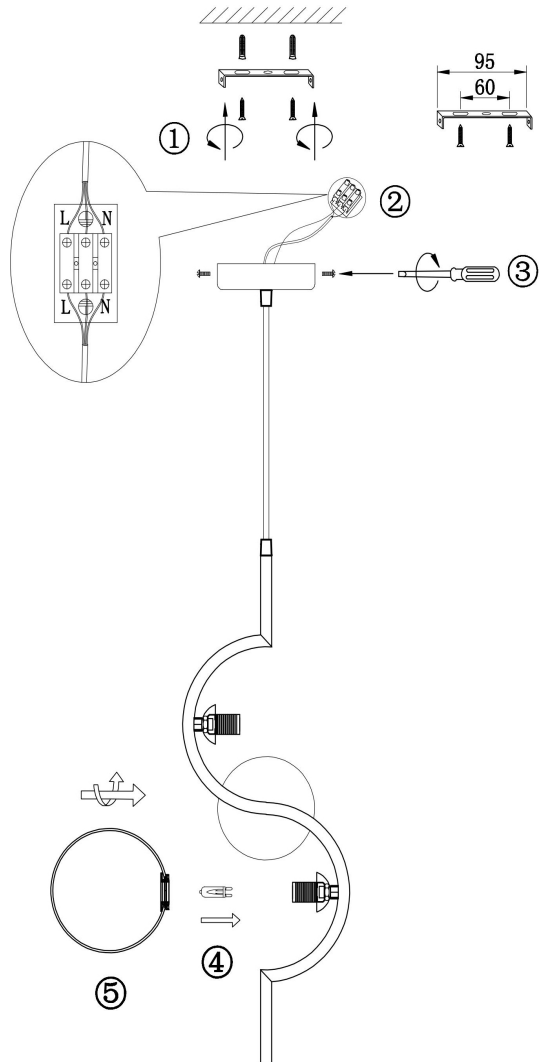

FREYA
TRADITION OF QUALITY

Instruction

FR5124PL-02BS

2xG9 25W

Model: FR5124PL-02BS

Collection: Modern

Pendant Lamps