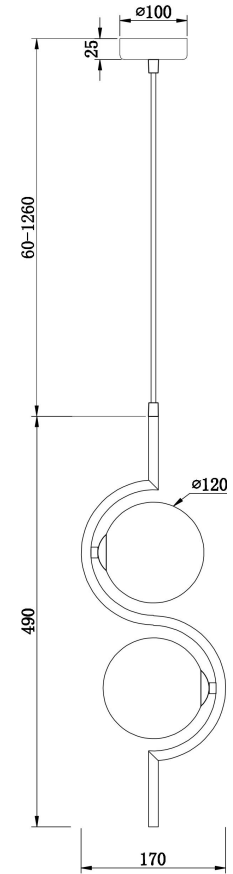

FREYA
TRADITION OF QUALITY

Instruction

FR5124PL-02BS

2xG9 25W

Model: FR5124PL-02BS

Collection: Modern

Pendant Lamps