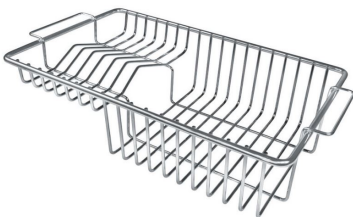

Drainer	No
Width	75 cm
Bowl dimension	710x400mm
Number of bowls	1 bowl
Waste fitting	Drain SPACE 3,5"

FEATURES

Deep bowls	This bowls reach an important depth, over 20 cm, thanks to the advanced production technology, that can be offer great capieny and practicity in all the washing operations.
High thickness	1mm thick steel. A significant thickness, which guarantees the maximum sturdiness and durability.
Perimetral overflow	The overflow is always a security on the Foster sinks that prevents the overflow of water in case of oversights. The perimeter drain solution improves aesthetics thanks to its square and essential shape.
Save space system	Drain and siphon are designed to leave as much space as possible in the under-sink area, more and more useful today for theseparate waste collection systems.
Small radius	Bowls with squared shapes with a modern design and an increased capacity, for a minimal aesthetics connected with an extreme practicity.
Space waste fitting	The elegant SPACE steel cap closes the drain and leaves no visible residues collected in the basket below. Space also has a small footprint and allows the optimal use of the under-sink compartment.

Glass chopping board 8631 300

HPDE Chopping board 8657 001

HPDE Twin chopping board 8644 101

Iroko-wood chopping board with stainless steel colander 8644 042

Iroko-wood sliding chopping board 8644 041

Iroko-wood twin chopping board 8644 004

Stainless steel colander 8154 000

Stainless steel plate rack 8100 154

Stainless steel plate rack 8100 201

Stainless steel plate rack 8100 303

White bowl 8153 100

Graters kit with ring-holder and food collection tray 8159 101