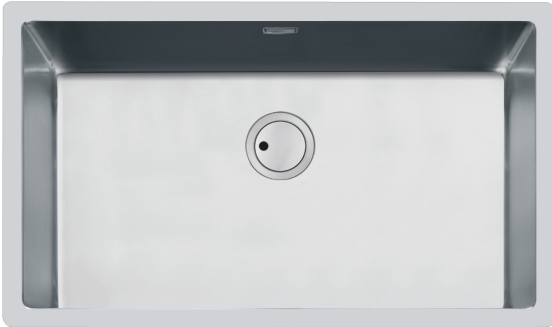

Sink S4001 - 3357 050

Sinks

Code: 3357 050

DETAILS

Finish Foster brushed

Material AISI 304 stainless steel

Texture Satin

Base 80 cm

Edge/Installation Type Flush-mount | Top-mount

Dimensions 750x440 mm

Standard fittings Fixing hooks, gasket, drain, overflow and siphon, boxed packing

Mixer holes No standard holes

Built-in hole View technical data sheet (for all Flush-mount / Top-mount models and Under-mount models)

Drainer	No
Width	75 cm
Bowl dimension	710x400mm
Number of bowls	1 bowl
Waste fitting	Drain SPACE 3,5"

FEATURES

Deep bowls	This bowls reach an important depth, over 20 cm, thanks to the advanced production technology, that can be offer great capieny and practicity in all the washing operations.
High thickness	1mm thick steel. A significant thickness, which guarantees the maximum sturdiness and durability.
Perimetral overflow	The overflow is always a security on the Foster sinks that prevents the overflow of water in case of oversights. The perimeter drain solution improves aesthetics thanks to its square and essential shape.
Save space system	Drain and siphon are designed to leave as much space as possible in the under-sink area, more and more useful today for theseparate waste collection systems.
Small radius	Bowls with squared shapes with a modern design and an increased capacity, for a minimal aesthetics connected with an extreme practicity.
Space waste fitting	The elegant SPACE steel cap closes the drain and leaves no visible residues collected in the basket below. Space also has a small footprint and allows the optimal use of the under-sink compartment.