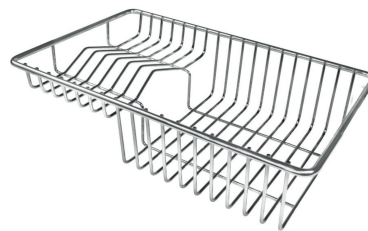

Drainer	No
Width	75 cm
Bowl dimension	710x400mm
Number of bowls	1 bowl
Waste fitting	Drain SPACE 3,5"

FEATURES

Deep bowls	This bowls reach an important depth, over 20 cm, thanks to the advanced production technology, that can be offer great capieny and practicity in all the washing operations.
High thickness	1mm thick steel. A significant thickness, which guarantees the maximum sturdiness and durability.
Perimetral overflow	The overflow is always a security on the Foster sinks that prevents the overflow of water in case of oversights. The perimeter drain solution improves aesthetics thanks to its square and essential shape.
Save space system	Drain and siphon are designed to leave as much space as possible in the under-sink area, more and more useful today for theseparate waste collection systems.
Small radius	Bowls with squared shapes with a modern design and an increased capacity, for a minimal aesthetics connected with an extreme practicity.
Space waste fitting	The elegant SPACE steel cap closes the drain and leaves no visible residues collected in the basket below. Space also has a small footprint and allows the optimal use of the under-sink compartment.

Glass chopping board 8631 300

HPDE Chopping board 8657 001

HPDE Twin chopping board 8644 101

Iroko-wood chopping board with stainless steel colander 8644 042

Iroko-wood sliding chopping board 8644 041

Iroko-wood twin chopping board 8644 004

Stainless steel colander 8154 000

Stainless steel plate rack 8100 154

Stainless steel plate rack 8100 201

Stainless steel plate rack 8100 303

White bowl 8153 100

Graters kit with ring-holder and food collection tray 8159 101