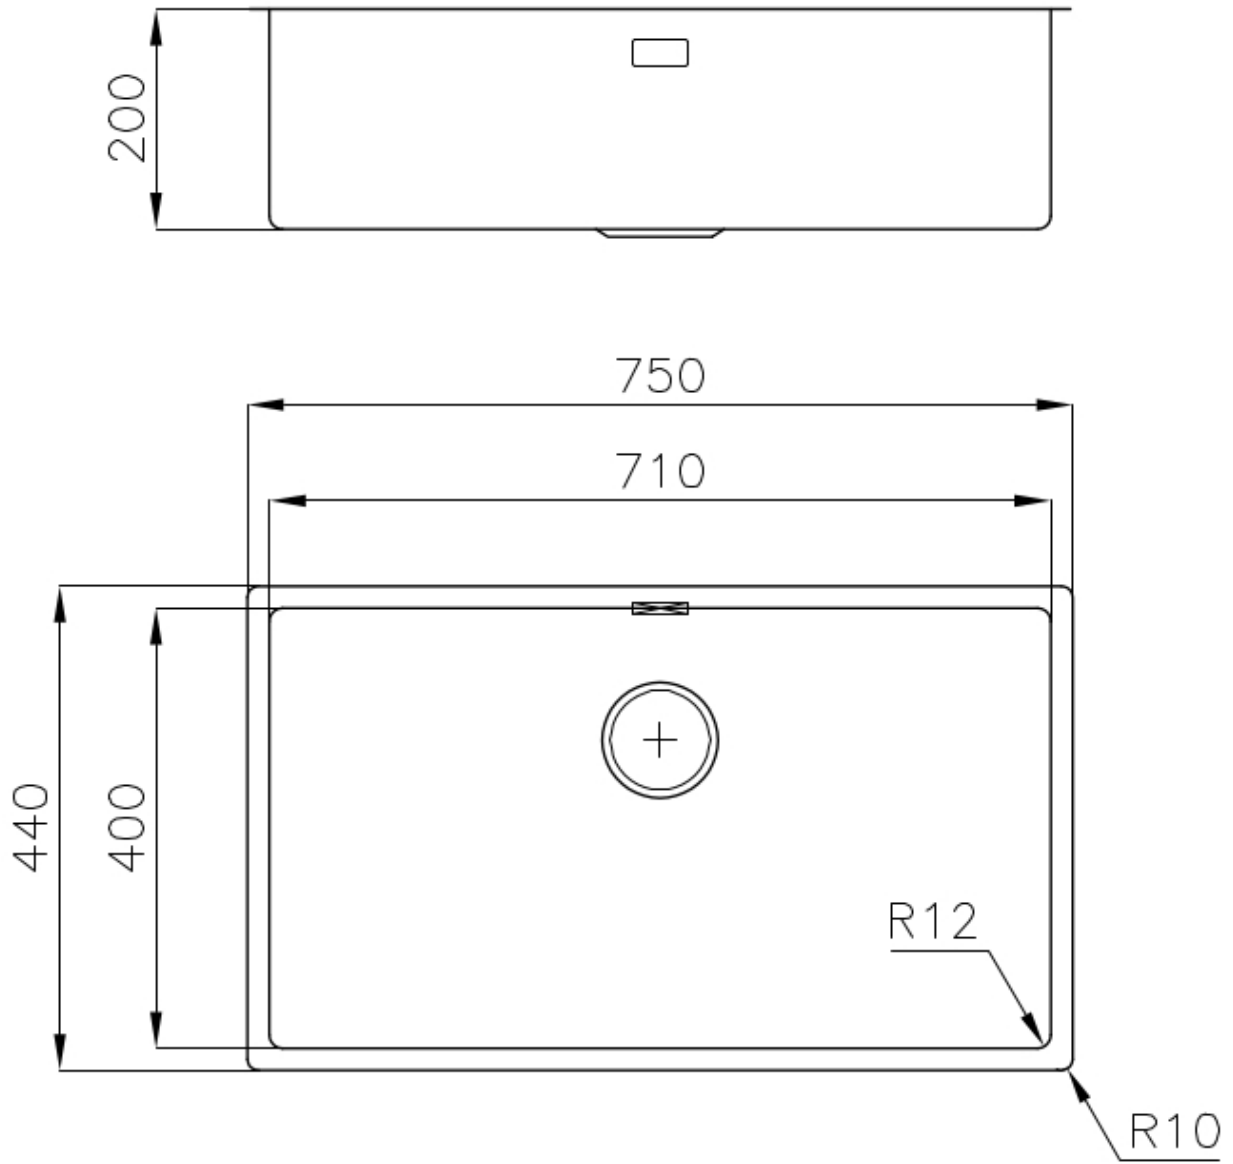

Sink S4001 - 3357 050

Sinks

Code: 3357 050

DETAILS

Finish Foster brushed

Material AISI 304 stainless steel

Texture Satin

Base 80 cm

Edge/Installation Type Flush-mount | Top-mount

Dimensions 750x440 mm

Standard fittings Fixing hooks, gasket, drain, overflow and siphon, boxed packing

Mixer holes No standard holes

Built-in hole View technical data sheet (for all Flush-mount / Top-mount models and Under-mount models)

Drainer	No
Width	75 cm
Bowl dimension	710x400mm
Number of bowls	1 bowl
Waste fitting	Drain SPACE 3,5"

FEATURES

Deep bowls	This bowls reach an important depth, over 20 cm, thanks to the advanced production technology, that can be offer great capieny and practicity in all the washing operations.
High thickness	1mm thick steel. A significant thickness, which guarantees the maximum sturdiness and durability.
Perimetral overflow	The overflow is always a security on the Foster sinks that prevents the overflow of water in case of oversights. The perimeter drain solution improves aesthetics thanks to its square and essential shape.
Save space system	Drain and siphon are designed to leave as much space as possible in the under-sink area, more and more useful today for theseparate waste collection systems.
Small radius	Bowls with squared shapes with a modern design and an increased capacity, for a minimal aesthetics connected with an extreme practicity.
Space waste fitting	The elegant SPACE steel cap closes the drain and leaves no visible residues collected in the basket below. Space also has a small footprint and allows the optimal use of the under-sink compartment.

TECHNICAL DATA

intaglio per il troppo-pieno
solo con top > 30 mm

recess for housing the over-flow
only for top > 30 mm

- Built-in cut out for FTS – Foratura per installazione FTS

OPTIONAL ACCESSORIES

Cestello inox 8612 000