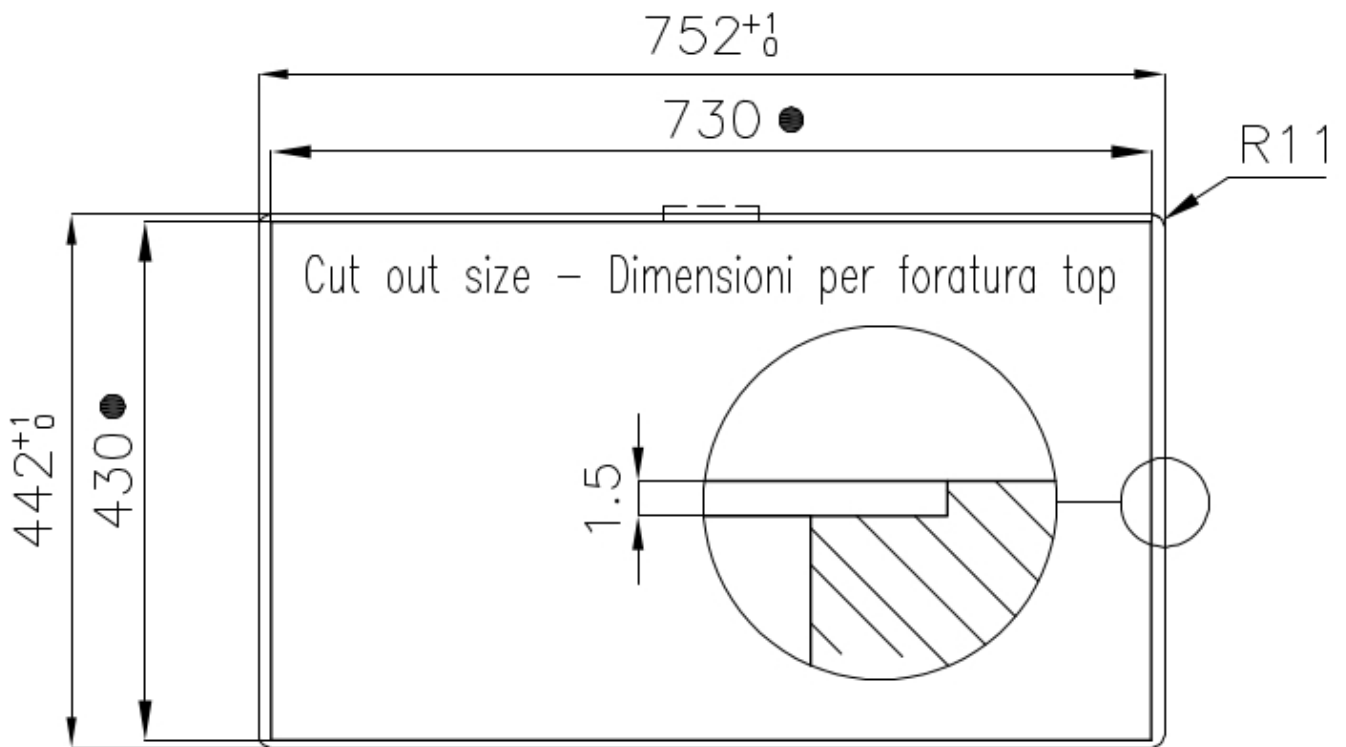

Edge/Installation Type Flush-mount | Top-mount

Dimensions 750x440 mm

Standard fittings Fixing hooks, gasket, drain, overflow and siphon, boxed packing

Mixer holes No standard holes

Built-in hole View technical data sheet (for all Flush-mount / Top-mount models and Under-mount models)

Drainer	No
Width	75 cm
Bowl dimension	710x400mm
Number of bowls	1 bowl
Waste fitting	Drain SPACE 3,5"

FEATURES

Deep bowls	This bowls reach an important depth, over 20 cm, thanks to the advanced production technology, that can be offer great capieny and practicity in all the washing operations.
High thickness	1mm thick steel. A significant thickness, which guarantees the maximum sturdiness and durability.
Perimetral overflow	The overflow is always a security on the Foster sinks that prevents the overflow of water in case of oversights. The perimeter drain solution improves aesthetics thanks to its square and essential shape.
Save space system	Drain and siphon are designed to leave as much space as possible in the under-sink area, more and more useful today for theseparate waste collection systems.
Small radius	Bowls with squared shapes with a modern design and an increased capacity, for a minimal aesthetics connected with an extreme practicity.
Space waste fitting	The elegant SPACE steel cap closes the drain and leaves no visible residues collected in the basket below. Space also has a small footprint and allows the optimal use of the under-sink compartment.

TECHNICAL DATA

intaglio per il troppo-pieno
solo con top > 30 mm

recess for housing the over-flow
only for top > 30 mm

- Built-in cut out for FTS – Foratura per installazione FTS

OPTIONAL ACCESSORIES

Cestello inox 8612 000