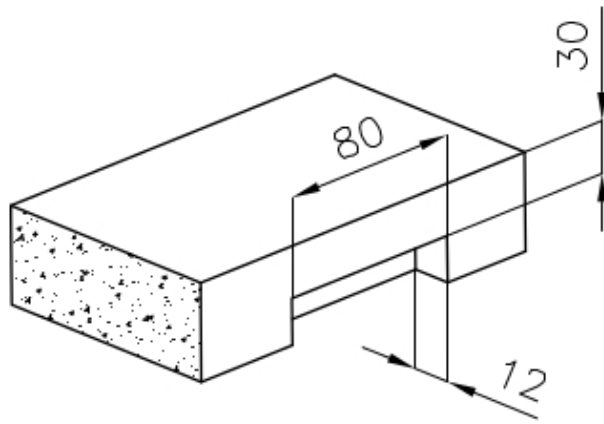

Sink S4001 - 3357 050

Sinks

Code: 3357 050

DETAILS

Finish Foster brushed

Material AISI 304 stainless steel

Texture Satin

Base 80 cm

Edge/Installation Type Flush-mount | Top-mount

Dimensions 750x440 mm

Standard fittings Fixing hooks, gasket, drain, overflow and siphon, boxed packing

Mixer holes No standard holes

Built-in hole View technical data sheet (for all Flush-mount / Top-mount models and Under-mount models)

Drainer	No
Width	75 cm
Bowl dimension	710x400mm
Number of bowls	1 bowl
Waste fitting	Drain SPACE 3,5"

FEATURES

Deep bowls	This bowls reach an important depth, over 20 cm, thanks to the advanced production technology, that can be offer great capieny and practicity in all the washing operations.
High thickness	1mm thick steel. A significant thickness, which guarantees the maximum sturdiness and durability.
Perimetral overflow	The overflow is always a security on the Foster sinks that prevents the overflow of water in case of oversights. The perimeter drain solution improves aesthetics thanks to its square and essential shape.
Save space system	Drain and siphon are designed to leave as much space as possible in the under-sink area, more and more useful today for theseparate waste collection systems.
Small radius	Bowls with squared shapes with a modern design and an increased capacity, for a minimal aesthetics connected with an extreme practicity.
Space waste fitting	The elegant SPACE steel cap closes the drain and leaves no visible residues collected in the basket below. Space also has a small footprint and allows the optimal use of the under-sink compartment.

TECHNICAL DATA

intaglio per il troppo-pieno
solo con top > 30 mm

recess for housing the over-flow
only for top > 30 mm

- Built-in cut out for FTS – Foratura per installazione FTS

OPTIONAL ACCESSORIES

Cestello inox 8612 000