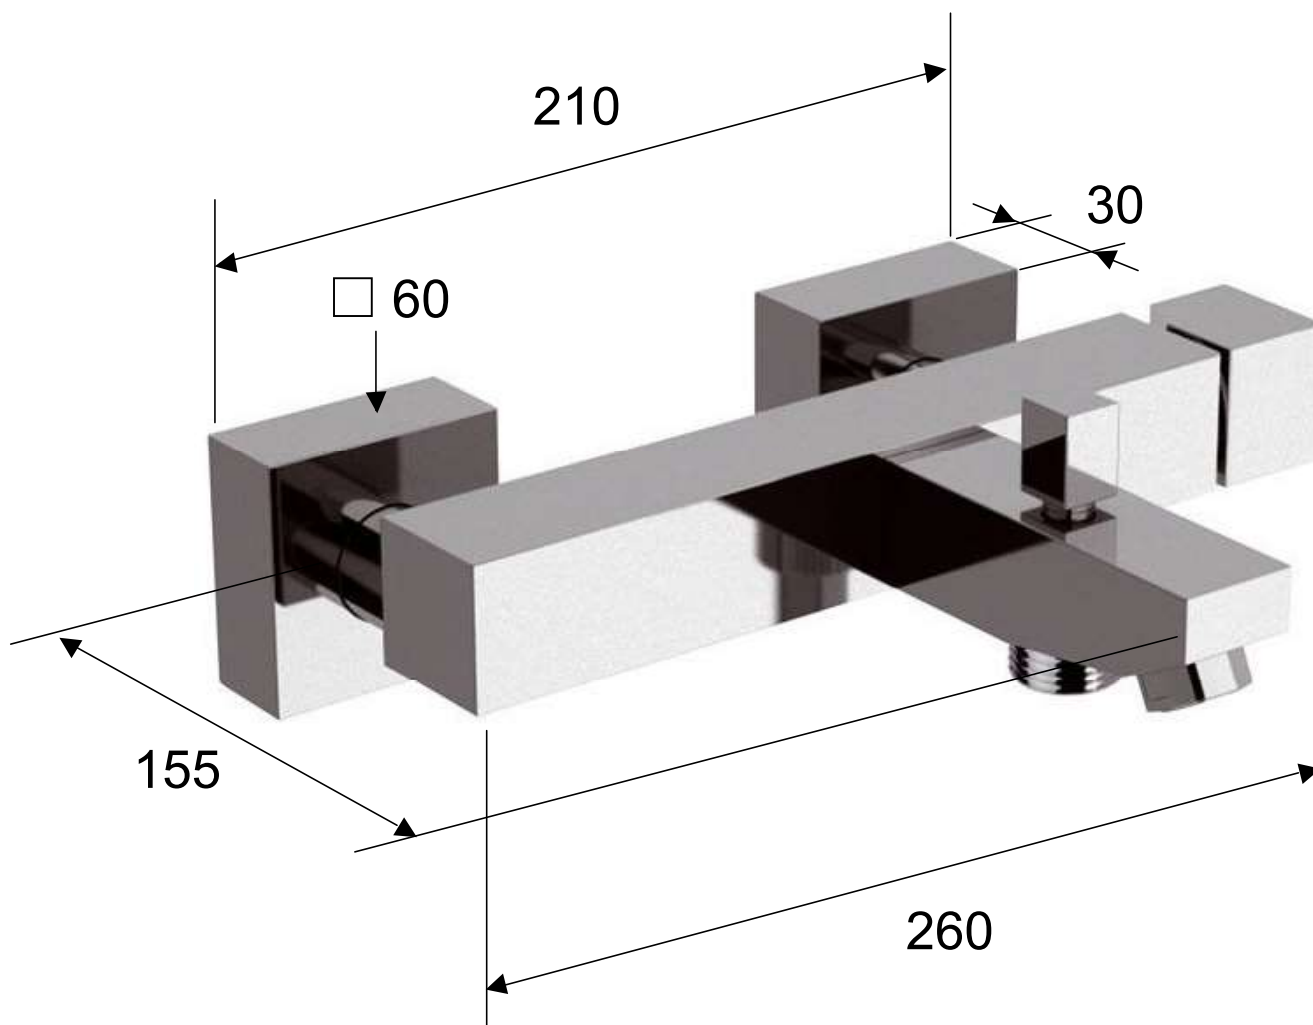

DANIEL

SCHEDA TECNICA TECHNICAL FEATURES

ART. COD.

OX23600H

MATERIALI / MATERIALS

OTTONE CROMATO / CHROME PLATED BRASS

CROMATURA / CHROME PLATING

UNI EN 248