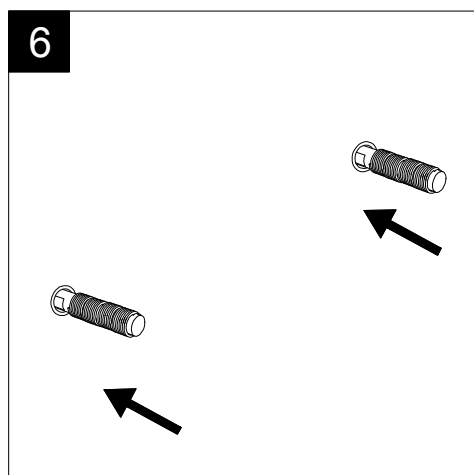

GSGI
CERAMIC DESIGN

Lavabo Touch cm 70
monoforo (senza foro su richiesta)
Washbasin Touch cm 70
one hole (no hole on request)

FRONT

LEFT

TOP

REAR

SECTION

Designation
Lavabo Touch cm 70
monoforo (senza foro su richiesta)
Washbasin Touch cm 70
one hole (no hole on request)

Scale
1:10

cod. TOLAV70

GSGI
CERAMIC DESIGN

This drawing including the respected data may neither be duplicated nor modified nor altered without the consent of GSG Ceramic Design. The use of the data/technical drawings take place at users own risk and under exclusion of any liability of GSG Ceramic Design. The dimensions are not binding; products are subject to changes. Measurement shown may be subjected to small variations or are indicative.

Guida all'installazione dei lavabi sospesi con kit viti di fissaggio (cod. ACS60)

Serie: ZENITH - LIKE - TOUCH - TIME - FLUT - OZ - BRIO - SQUARE - QUAD - FLY - DUNIA

Installation guide for back to wall washbasins with fixing screws kit (cod. ACS60)

Series: ZENITH - LIKE - TOUCH - TIME - FLUT - OZ - BRIO - SQUARE - QUAD - FLY - DUNIA

①

Guida all'installazione dei lavabi sospesi con kit viti di fissaggio (cod. ACS60)

Serie: ZENITH - LIKE - TOUCH - TIME - FLUT - OZ - BRIO - SQUARE - QUAD - FLY - DUNIA