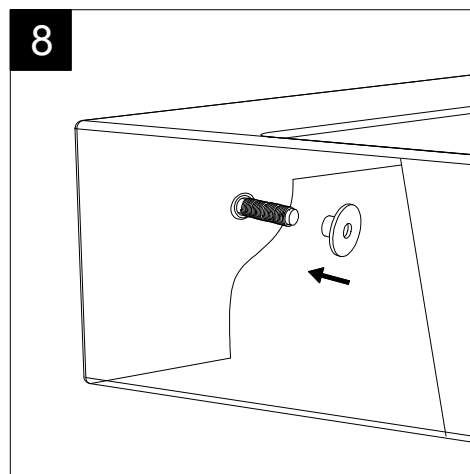

Guida all'installazione dei lavabi sospesi con kit viti di fissaggio (cod. ACS60)

Serie: ZENITH - LIKE - TOUCH - TIME - FLUT - OZ - BRIO - SQUARE - QUAD - FLY - DUNIA

Installation guide for back to wall washbasins with fixing screws kit (cod. ACS60)

Series: ZENITH - LIKE - TOUCH - TIME - FLUT - OZ - BRIO - SQUARE - QUAD - FLY - DUNIA

①