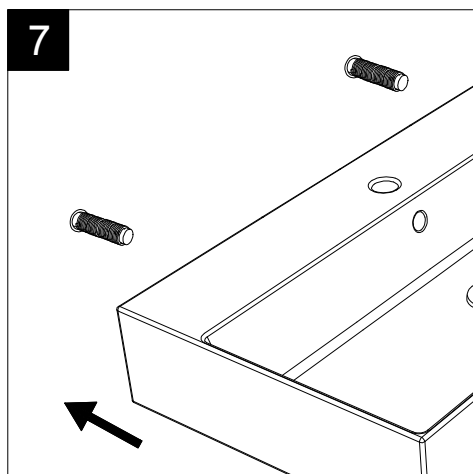

Guida all'installazione dei lavabi sospesi con kit viti di fissaggio (cod. ACS60)

Serie: ZENITH - LIKE - TOUCH - TIME - FLUT - OZ - BRIO - SQUARE - QUAD - FLY - DUNIA

Installation guide for back to wall washbasins with fixing screws kit (cod. ACS60)

Series: ZENITH - LIKE - TOUCH - TIME - FLUT - OZ - BRIO - SQUARE - QUAD - FLY - DUNIA

①