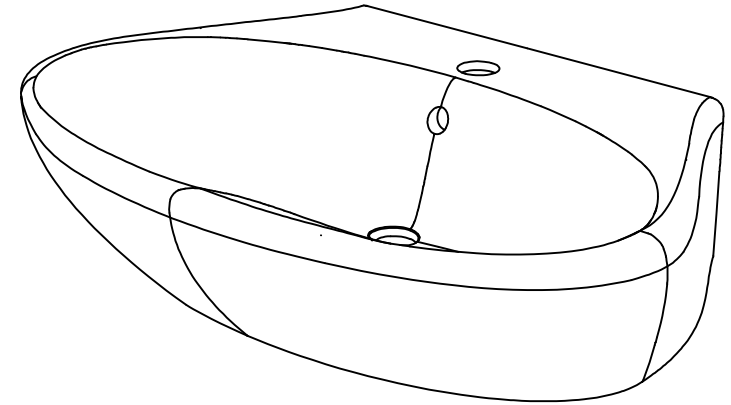

GSGI
CERAMIC DESIGN

Lavabo Touch cm 70
monoforo (senza foro su richiesta)
Washbasin Touch cm 70
one hole (no hole on request)

FRONT

LEFT

TOP

REAR

SECTION

Designation
Lavabo Touch cm 70
monoforo (senza foro su richiesta)
Washbasin Touch cm 70
one hole (no hole on request)

Scale
1:10

cod. TOLAV70

GSGI
CERAMIC DESIGN

This drawing including the respected data may neither be duplicated nor modified nor altered without the consent of GSG Ceramic Design. The use of the data/technical drawings take place at users own risk and under exclusion of any liability of GSG Ceramic Design. The dimensions are not binding; products are subject to changes. Measurement shown may be subjected to small variations or are indicative.

Guida all'installazione dei lavabi sospesi con kit viti di fissaggio (cod. ACS60)

Serie: ZENITH - LIKE - TOUCH - TIME - FLUT - OZ - BRIO - SQUARE - QUAD - FLY - DUNIA

Installation guide for back to wall washbasins with fixing screws kit (cod. ACS60)