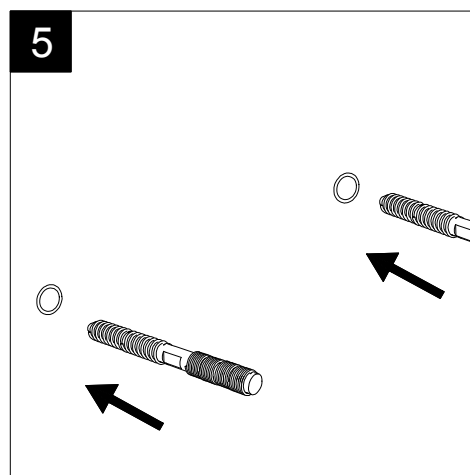

Guida all'installazione dei lavabi sospesi con kit viti di fissaggio (cod. ACS60)

Serie: ZENITH - LIKE - TOUCH - TIME - FLUT - OZ - BRIO - SQUARE - QUAD - FLY - DUNIA

Installation guide for back to wall washbasins with fixing screws kit (cod. ACS60)

Series: ZENITH - LIKE - TOUCH - TIME - FLUT - OZ - BRIO - SQUARE - QUAD - FLY - DUNIA

①