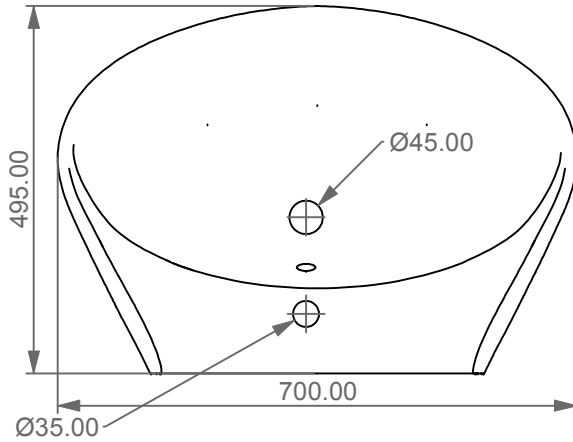

GSGI
CERAMIC DESIGN

Lavabo Touch cm 70
monoforo (senza foro su richiesta)
Washbasin Touch cm 70
one hole (no hole on request)

FRONT

LEFT

TOP

REAR

SECTION

Designation
Lavabo Touch cm 70
monoforo (senza foro su richiesta)
Washbasin Touch cm 70
one hole (no hole on request)

Scale
1:10

cod. TOLAV70

GSGI
CERAMIC DESIGN

This drawing including the respected data may neither be duplicated nor modified nor altered without the consent of GSG Ceramic Design. The use of the data/technical drawings take place at users own risk and under exclusion of any liability of GSG Ceramic Design. The dimensions are not binding; products are subject to changes. Measurement shown may be subjected to small variations or are indicative.