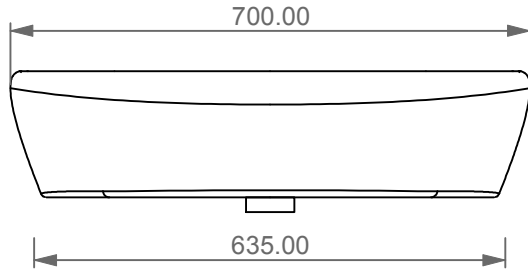

GSGI
CERAMIC DESIGN

Lavabo Touch cm 70
monoforo (senza foro su richiesta)
Washbasin Touch cm 70
one hole (no hole on request)

FRONT

LEFT

TOP

REAR

SECTION

Designation
Lavabo Touch cm 70
monoforo (senza foro su richiesta)
Washbasin Touch cm 70
one hole (no hole on request)

Scale
1:10

cod. TOLAV70

GSGI
CERAMIC DESIGN

This drawing including the respected data may neither be duplicated nor modified nor altered without the consent of GSG Ceramic Design. The use of the data/technical drawings take place at users own risk and under exclusion of any liability of GSG Ceramic Design. The dimensions are not binding; products are subject to changes. Measurement shown may be subjected to small variations or are indicative.