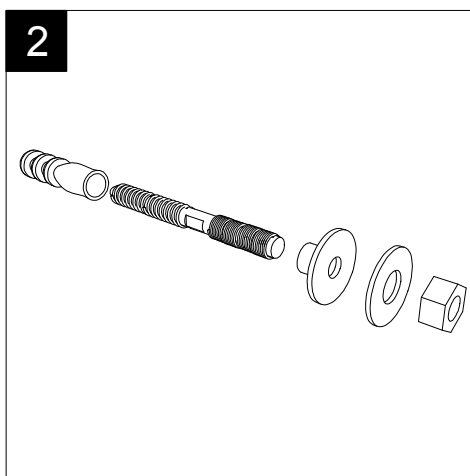

Guida all'installazione dei lavabi sospesi con kit viti di fissaggio (cod. ACS60)

Serie: ZENITH - LIKE - TOUCH - TIME - FLUT - OZ - BRIO - SQUARE - QUAD - FLY - DUNIA

Installation guide for back to wall washbasins with fixing screws kit (cod. ACS60)

Series: ZENITH - LIKE - TOUCH - TIME - FLUT - OZ - BRIO - SQUARE - QUAD - FLY - DUNIA

①