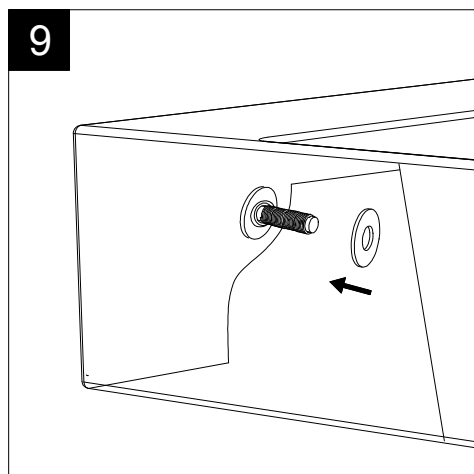

Guida all'installazione dei lavabi sospesi con kit viti di fissaggio (cod. ACS60)

Serie: ZENITH - LIKE - TOUCH - TIME - FLUT - OZ - BRIO - SQUARE - QUAD - FLY - DUNIA

Installation guide for back to wall washbasins with fixing screws kit (cod. ACS60)

Series: ZENITH - LIKE - TOUCH - TIME - FLUT - OZ - BRIO - SQUARE - QUAD - FLY - DUNIA

①