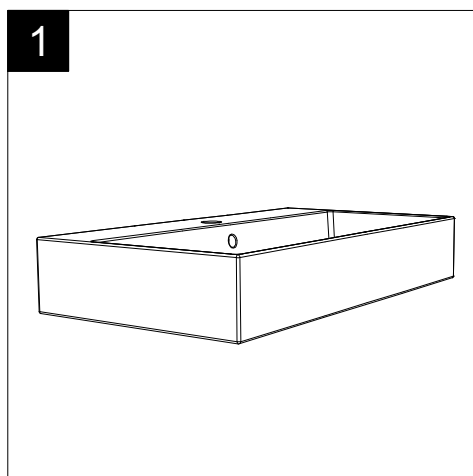

Guida all'installazione dei lavabi sospesi con kit viti di fissaggio (cod. ACS60)

Serie: ZENITH - LIKE - TOUCH - TIME - FLUT - OZ - BRIO - SQUARE - QUAD - FLY - DUNIA

Installation guide for back to wall washbasins with fixing screws kit (cod. ACS60)

Series: ZENITH - LIKE - TOUCH - TIME - FLUT - OZ - BRIO - SQUARE - QUAD - FLY - DUNIA

①