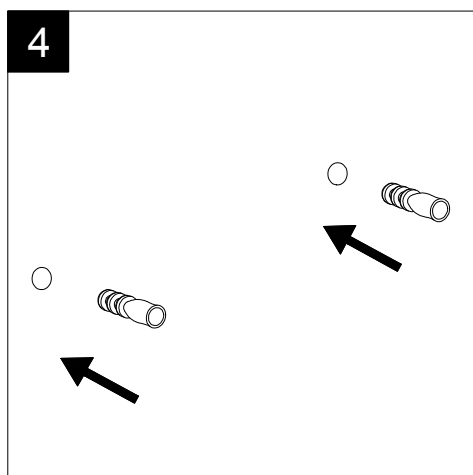

GSGI
CERAMIC DESIGN

Lavabo Touch cm 70
monoforo (senza foro su richiesta)
Washbasin Touch cm 70
one hole (no hole on request)

FRONT

LEFT

TOP

REAR

SECTION

Designation
Lavabo Touch cm 70
monoforo (senza foro su richiesta)
Washbasin Touch cm 70
one hole (no hole on request)

Scale
1:10

cod. TOLAV70

GSGI
CERAMIC DESIGN

This drawing including the respected data may neither be duplicated nor modified nor altered without the consent of GSG Ceramic Design. The use of the data/technical drawings take place at users own risk and under exclusion of any liability of GSG Ceramic Design. The dimensions are not binding; products are subject to changes. Measurement shown may be subjected to small variations or are indicative.

Guida all'installazione dei lavabi sospesi con kit viti di fissaggio (cod. ACS60)

Serie: ZENITH - LIKE - TOUCH - TIME - FLUT - OZ - BRIO - SQUARE - QUAD - FLY - DUNIA

Installation guide for back to wall washbasins with fixing screws kit (cod. ACS60)

Series: ZENITH - LIKE - TOUCH - TIME - FLUT - OZ - BRIO - SQUARE - QUAD - FLY - DUNIA

①

Guida all'installazione dei lavabi sospesi con kit viti di fissaggio (cod. ACS60)

Serie: ZENITH - LIKE - TOUCH - TIME - FLUT - OZ - BRIO - SQUARE - QUAD - FLY - DUNIA