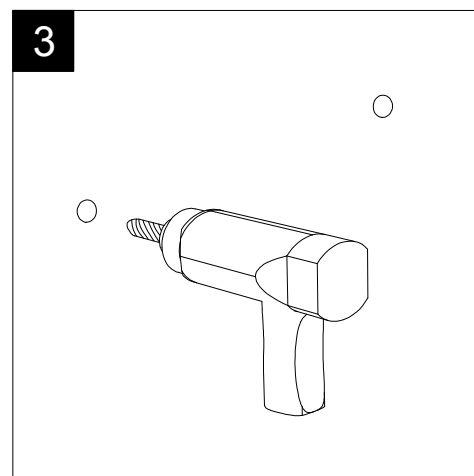

Guida all'installazione dei lavabi sospesi con kit viti di fissaggio (cod. ACS60)

Serie: ZENITH - LIKE - TOUCH - TIME - FLUT - OZ - BRIO - SQUARE - QUAD - FLY - DUNIA

Installation guide for back to wall washbasins with fixing screws kit (cod. ACS60)

Series: ZENITH - LIKE - TOUCH - TIME - FLUT - OZ - BRIO - SQUARE - QUAD - FLY - DUNIA

①