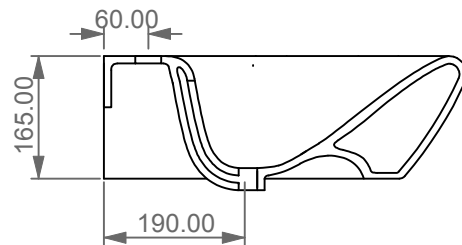

GSGI
CERAMIC DESIGN

Lavabo Touch cm 70
monoforo (senza foro su richiesta)
Washbasin Touch cm 70
one hole (no hole on request)

FRONT

LEFT

TOP

REAR

SECTION

Designation
Lavabo Touch cm 70
monoforo (senza foro su richiesta)
Washbasin Touch cm 70
one hole (no hole on request)

Scale
1:10

cod. TOLAV70

GSGI
CERAMIC DESIGN

This drawing including the respected data may neither be duplicated nor modified nor altered without the consent of GSG Ceramic Design. The use of the data/technical drawings take place at users own risk and under exclusion of any liability of GSG Ceramic Design. The dimensions are not binding; products are subject to changes. Measurement shown may be subjected to small variations or are indicative.

Guida all'installazione dei lavabi sospesi con kit viti di fissaggio (cod. ACS60)

Serie: ZENITH - LIKE - TOUCH - TIME - FLUT - OZ - BRIO - SQUARE - QUAD - FLY - DUNIA

Installation guide for back to wall washbasins with fixing screws kit (cod. ACS60)

Series: ZENITH - LIKE - TOUCH - TIME - FLUT - OZ - BRIO - SQUARE - QUAD - FLY - DUNIA

①

Guida all'installazione dei lavabi sospesi con kit viti di fissaggio (cod. ACS60)

Serie: ZENITH - LIKE - TOUCH - TIME - FLUT - OZ - BRIO - SQUARE - QUAD - FLY - DUNIA