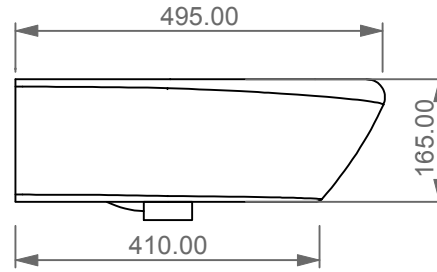

GSGI
CERAMIC DESIGN

Lavabo Touch cm 70
monoforo (senza foro su richiesta)
Washbasin Touch cm 70
one hole (no hole on request)

FRONT

LEFT

TOP

REAR

SECTION

Designation
Lavabo Touch cm 70
monoforo (senza foro su richiesta)
Washbasin Touch cm 70
one hole (no hole on request)

Scale
1:10

cod. TOLAV70

GSGI
CERAMIC DESIGN

This drawing including the respected data may neither be duplicated nor modified nor altered without the consent of GSG Ceramic Design. The use of the data/technical drawings take place at users own risk and under exclusion of any liability of GSG Ceramic Design. The dimensions are not binding; products are subject to changes. Measurement shown may be subjected to small variations or are indicative.