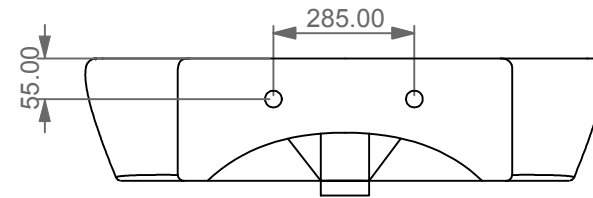

GSGI
CERAMIC DESIGN

Lavabo Touch cm 70
monoforo (senza foro su richiesta)
Washbasin Touch cm 70
one hole (no hole on request)

FRONT

LEFT

TOP

REAR

SECTION

Designation
Lavabo Touch cm 70
monoforo (senza foro su richiesta)
Washbasin Touch cm 70
one hole (no hole on request)

Scale
1:10

cod. TOLAV70

GSGI
CERAMIC DESIGN

This drawing including the respected data may neither be duplicated nor modified nor altered without the consent of GSG Ceramic Design. The use of the data/technical drawings take place at users own risk and under exclusion of any liability of GSG Ceramic Design. The dimensions are not binding; products are subject to changes. Measurement shown may be subjected to small variations or are indicative.

Guida all'installazione dei lavabi sospesi con kit viti di fissaggio (cod. ACS60)

Serie: ZENITH - LIKE - TOUCH - TIME - FLUT - OZ - BRIO - SQUARE - QUAD - FLY - DUNIA

Installation guide for back to wall washbasins with fixing screws kit (cod. ACS60)