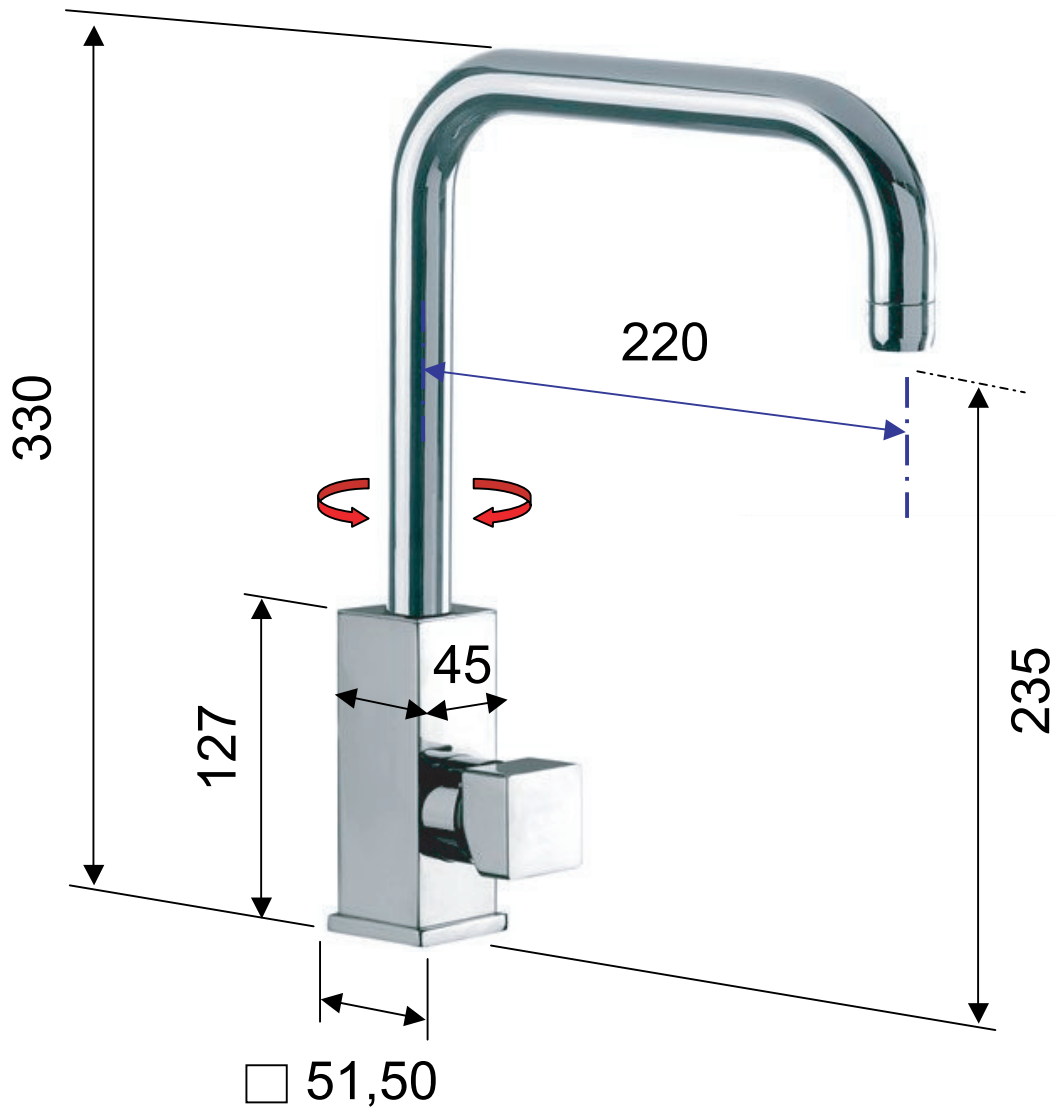

DANIEL

SCHEDA TECNICA TECHNICAL FEATURES

ART. COD.

OX23680

MATERIALI / MATERIALS

OTTONE CROMATO / CHROME PLATED BRASS

CROMATURA / CHROME PLATING

UNI EN 248