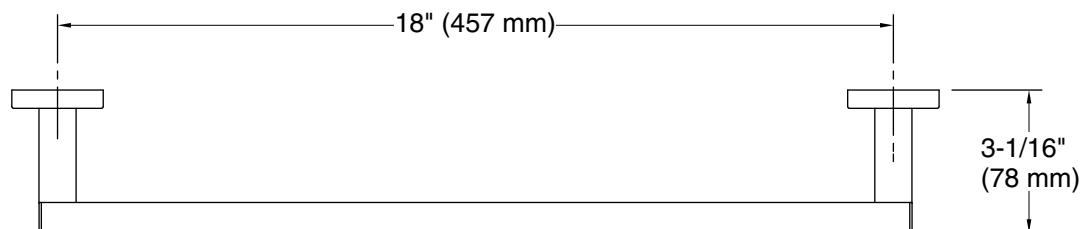

Technical Information

All product dimensions are nominal.

Material: Zinc, Stainless Steel

Notes

Install this product according to the installation instructions.

CAUTION: Risk of personal injury. Do not install these products in any area where they are likely to be used inadvertently as a grab bar or support bar. These products are not designed or intended for use as a grab bar or support bar.