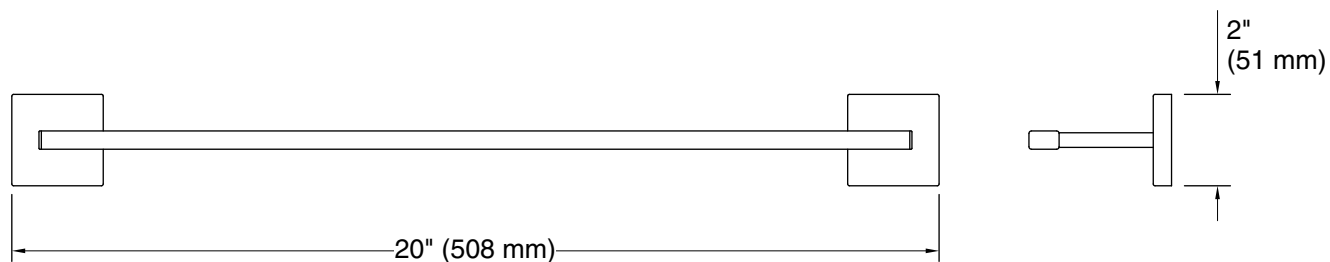

Technical Information

All product dimensions are nominal.

Material: Zinc, Stainless Steel

Notes

Install this product according to the installation instructions.

CAUTION: Risk of personal injury. Do not install these products in any area where they are likely to be used inadvertently as a grab bar or support bar. These products are not designed or intended for use as a grab bar or support bar.