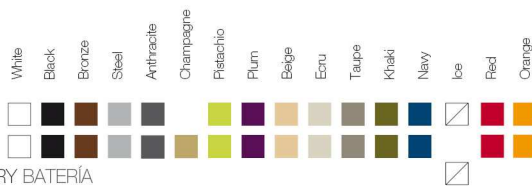

\* A: BASIC R: AUTORRIEGO F: LACADO W:LUZ L:LEDS B: FULL WHITE G: GLASS

VELA Chill Ottoman 100  
VELA Chill Puff 100

FINISHES ACABADOS

COLOURS COLORES

BASIC

LACQUERED / LACADO

LIGHT / LUZ, LED RGB, LED DMX, BATTERY BATERIA