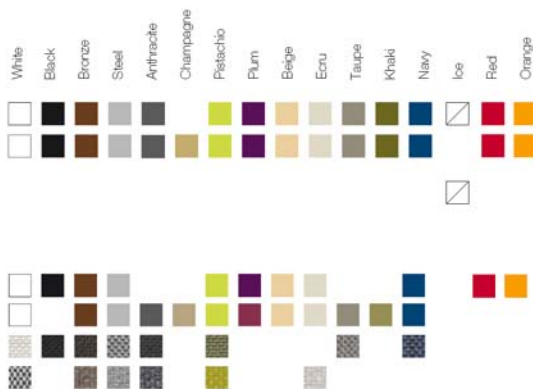

FINISHES ACABADOS

COLOURS COLORES

BASIC

LACQUERED / LACADO

LIGHT / LUZ, LED RGB,
LED RGB DMX, LED BATTERY BATERIA

TEJIDOS. TISSUS

NÁUTICA. NAUTIC

SILVERTEX.

CREVIN

KINNASAND