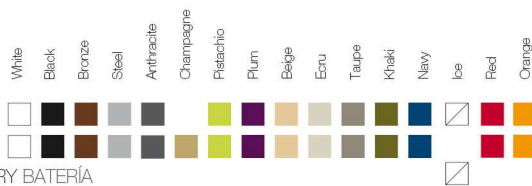

\* A: BASIC R: AUTORRIEGO F: LACADO W:LUZ L:LEDS B: FULL WHITE G: GLASS

FINISHES ACABADOS

COLOURS COLORES

BASIC

LACQUERED / LACADO

LIGHT / LUZ, LED RGB, LED DMX, BATTERY BATERIA

FABRIC TEJIDOS

NAUTICAL NÁUTICA