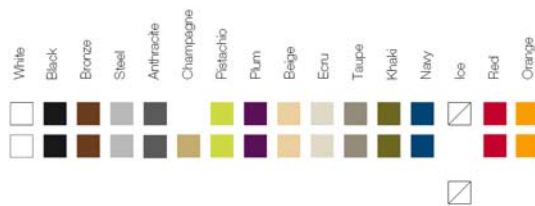

Продажа дизайнерской мебели, света и аксессуаров по всей России

8 (800) 500-70-36
hello@barcelonadesign.ru
www.barcelonadesign.ru

VELA SOFA MODULO DERECHO XL (colchoneta incluid

DESCRIPTION DESCRIPTION

Made of polyethylene resin by rotational moulding. 100% Recyclable. Item suitable for indoor and outdoor use. Available in different finishes.

Fabricado con resina de polietileno mediante moldeo rotacional con doble pared 100% Reciclable. Apto para exterior e interior. Disponible en varios acabados.

WEIGHT PESO 43 Kg.

INCLUDES INCLUYE

Finished RGB Led: Remote control for light colour changes. Outdoor padding (thickness 4"). Non-slip resistant.

Acabado LED RGB: Mando a distancia para cambiar el color de la luz. Acolchado para exterior (grosor 10 cm). Tacos antideslizantes.

OPTIONS OPCIONES

Transparent cord with switch for indoor use (under request).

Posibilidad de cable transparente e interruptor solo para interior.

REFERENCE* REFERENCIA*

54025	54025F	54025W	54025L	54025D
54025Y				

ReferenceX, for example 0000A ReferenciaX, ejemplo 0000A.

* A: Basic R: Autorriego/ Self-Watering F: Lacado / Lacquered W: Luz / Light L: Led RGB D: Led RGB DMX Y: Led RGB Batería / Battery B: Full White G: Glass

FINISHES ACABADOS

COLOURS COLORES

BASIC

LACQUERED / LACADO

LIGHT / LUZ, LED RGB,
LED RGB DMX, LED BATTERY BATERÍA

TEJIDOS. TISSUS

NÁUTICA. NAUTIC

SILVERTEX.

CREVIN

KINNASAND

Plug type available Tipo de enchufe disponible