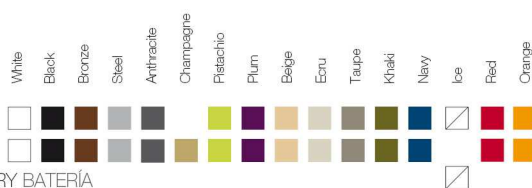

\* A: BASIC R: AUTORRIEGO F: LACADO W:LUZ L:LEDS B: FULL WHITE G: GLASS

VELA Chill Ottoman 40  
VELA Chill Puff 40

FINISHES ACABADOS

COLOURS COLORES

BASIC

LACQUERED / LACADO

LIGHT / LUZ, LED RGB, LED DMX, BATTERY BATERIA