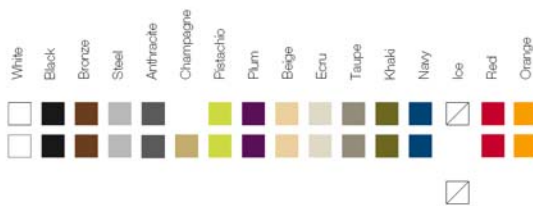

**FINISHES ACABADOS**

**COLOURS COLORES**

BASIC

LACQUERED / LACADO

LIGHT / LUZ, LED RGB,  
 LED RGB DMX, LED BATTERY BATERÍA

**TEJIDOS. TISSUS**

NÁUTICA. NAUTIC

SILVERTEX.