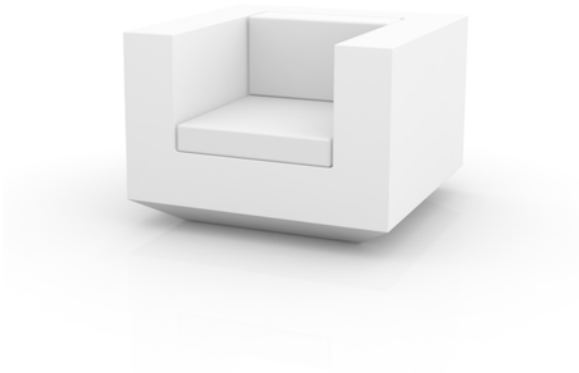

Продажа дизайнерской мебели, света и аксессуаров по всей России

8 (800) 500-70-36
hello@barcelonadesign.ru
www.barcelonadesign.ru

VELA BUTACA (colchoneta incluida)

DESCRIPTION DESCRIPTION

Made of polyethylene resin by rotational moulding. 100% Recyclable. Item suitable for indoor and outdoor use. Available in different finishes.

Fabricado con resina de polietileno mediante moldeo rotacional con doble pared 100% Reciclable. Apto para exterior e interior. Disponible en varios acabados.

WEIGHT PESO 35 Kg.

INCLUDES INCLUYE

Finished RGB Led: Remote control for light colour changes. Outdoor padding (thickness 4"). Non-slip resistant.

Acabado LED RGB: Mando a distancia para cambiar el color de la luz. Acolchado para exterior (grosor 10 cm). Tacos antideslizantes.

OPTIONS OPCIONES

Transparent cord with switch for indoor use (under request).

Posibilidad de cable transparente e interruptor solo para interior.

REFERENCE* REFERENCIA*

54023	54023F	54023W	54023L	54023D
54023Y				

ReferenceX, for example 0000A ReferenciaX, ejemplo 0000A.

* A: Basic R: Autorriego/ Self-Watering F: Lacado / Lacquered W: Luz / Light L: Led RGB D: Led RGB DMX Y: Led RGB Bateria / Battery B: Full White G: Glass

VELA Lounge Chair
VELA Butaca

FINISHES ACABADOS

COLOURS COLORES

BASIC

LACQUERED / LACADO

LIGHT / LUZ, LED RGB,
LED RGB DMX, LED BATTERY BATERIA