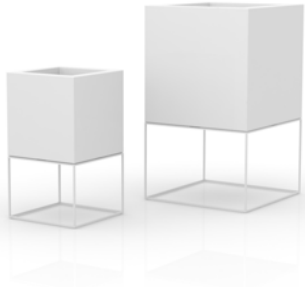

DESCRIPTION DESCRIPTION

Pot made of polyethylene resin by rotational moulding. 100% Recyclable. Item suitable for indoor and outdoor use. Available in different finishes.

Macetero fabricado con resina de polietileno mediante moldeo rotacional con doble pared. 100% Reciclable. Apto para exterior e interior. Disponible en varios acabados.