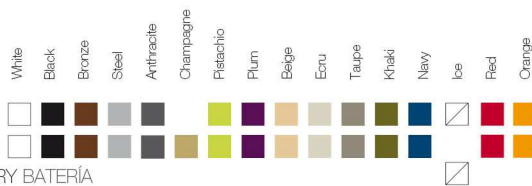

\* A: BASIC R: AUTORRIEGO F: LACADO W:LUZ L:LEDS B: FULL WHITE G: GLASS

VELA Chill Ottoman 60  
VELA Chill Puff 60

FINISHES ACABADOS

COLOURS COLORES

BASIC

LACQUERED / LACADO

LIGHT / LUZ, LED RGB, LED DMX, BATTERY BATERIA