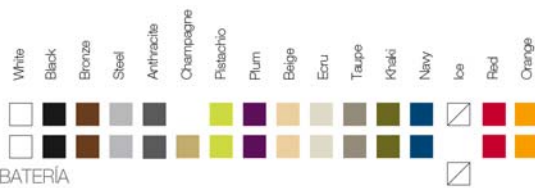

VELA Coffee Table Ø120  
VELA Mesa Sofá Ø120

FINISHES ACABADOS

COLOURS COLORES

BASIC

LACQUERED / LACADO

LIGHT / LUZ, LED RGB, LED DMX, BATTERY BATERIA

TABLE TOP TABLERO

POLYETHYLENE / POLIETILENO