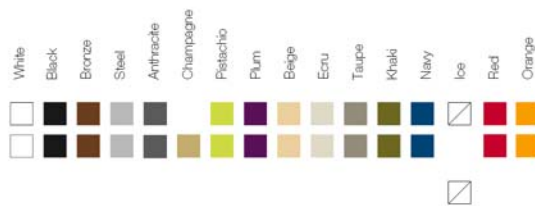

FINISHES ACABADOS

COLOURS COLORES

BASIC

LACQUERED / LACADO

LIGHT / LUZ, LED RGB,  
LED RGB DMX, LED BATTERY BATERIA

TEJIDOS. TISSUS

NÁUTICA. NAUTIC

SILVERTEX.