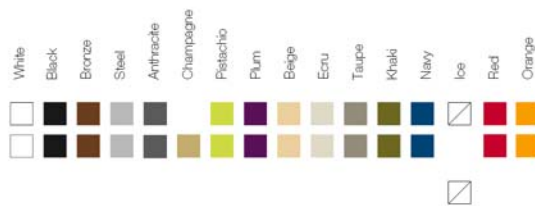

FINISHES ACABADOS

COLOURS COLORES

BASIC

LACQUERED / LACADO

LIGHT / LUZ, LED RGB,  
LED RGB DMX, LED BATTERY BATERÍA

TEJIDOS. TISSUS

NÁUTICA. NAUTIC

SILVERTEX.