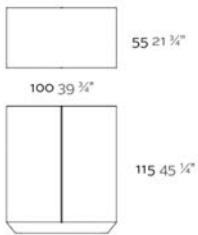

VELA Single Bar
VELA Barra 100

REFERENCE*

REFERENCIA*

54081	54081F	54081W	54081L	54081E
54081X	54081C	54081Z	54081D	54081Y
56001B				

ReferenceX, for example 0000A ReferenciaX, ejemplo 0000A.

* A: Basic R: Autorriego/ Self-Watering F: Lacado / Lacquered W: Luz / Light L: Led RGB D: Led RGB DMX Y: Led RGB Batería / Battery B: Full White G: Glass

FINISHES ACABADOS

COLOURS COLORES

BASIC

LACQUERED / LACADO

LIGHT / LUZ, LED RGB, LED DMX, BATTERY BATERÍA