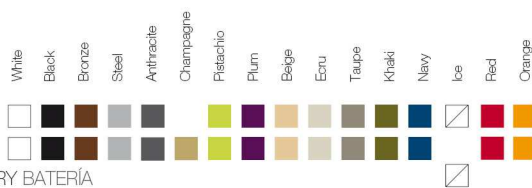

\* A: BASIC R: AUTORRIEGO F: LACADO W:LUZ L: LEDS B: FULL WHITE G: GLASS

VELA Chill Ottoman 80  
VELA Chill Puff 80

FINISHES ACABADOS

COLOURS COLORES

BASIC

LACQUERED / LACADO

LIGHT / LUZ, LED RGB, LED DMX, BATTERY BATERIA