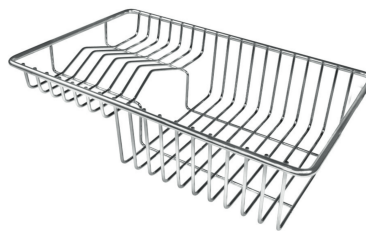

## OPTIONAL ACCESSORIES

Cestello inox 8612 000

Glass chopping board 8631 300

HPDE Chopping board 8657 001

HPDE Twin chopping board 8644 101

Iroko-wood chopping board with stainless steel colander 8644 042

Iroko-wood sliding chopping board 8644 041

Iroko-wood twin chopping board 8644 004

Stainless steel colander 8154 000

Stainless steel plate rack 8100 154

Stainless steel plate rack 8100 201

Stainless steel plate rack 8100 303

White basket 8612 100

White bowl 8153 100