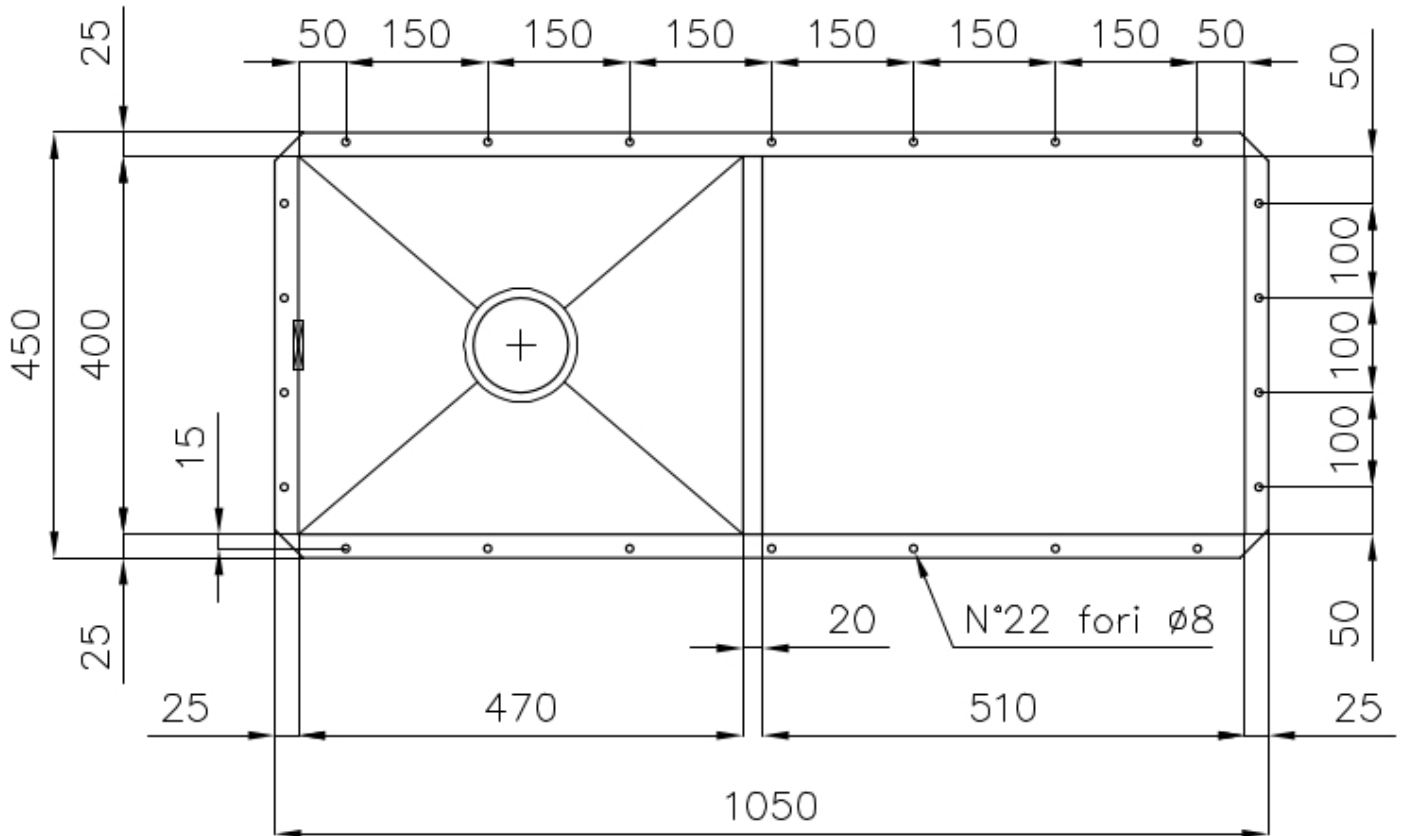

TECHNICAL DATA

OPTIONAL ACCESSORIES