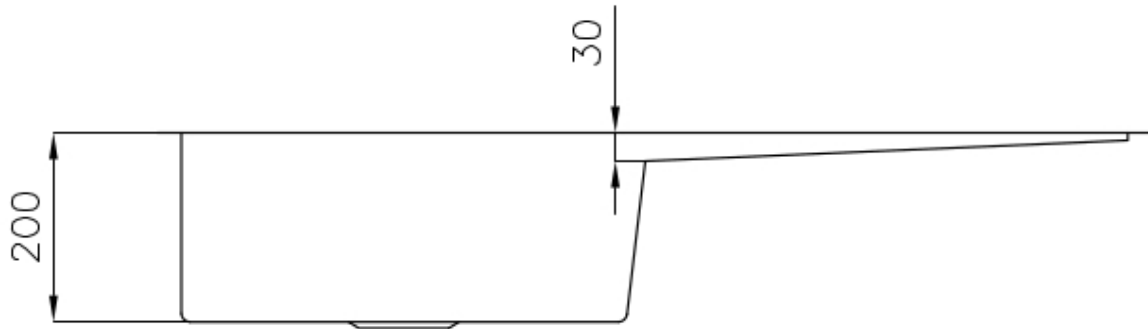

TECHNICAL DATA

OPTIONAL ACCESSORIES