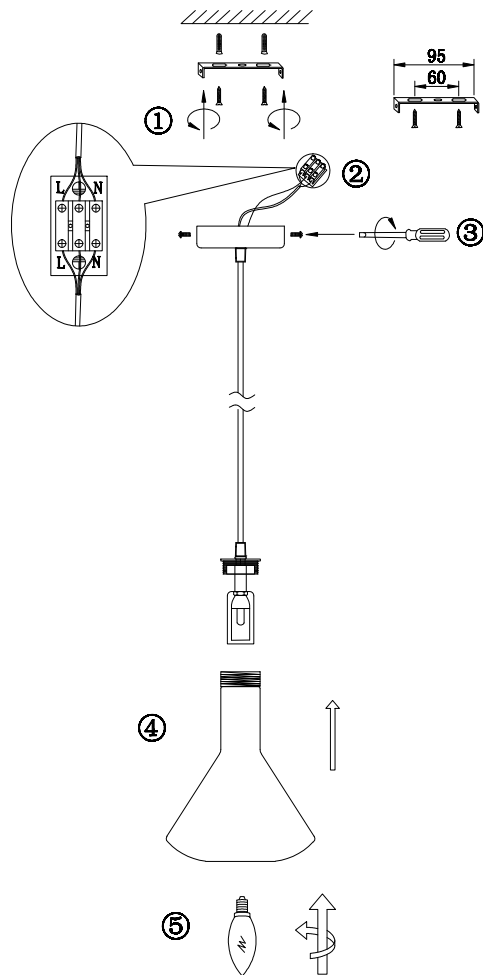

FREYA
TRADITION OF QUALITY

Instruction

FR8010PL-01GB

1 x E14 (40W)

Model: FR8010PL-01GB
Collection: Modern Market

Pendant Lamps