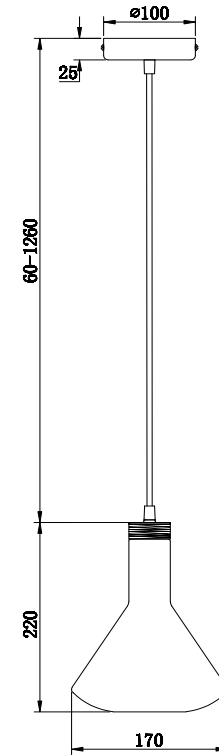

FREYA
TRADITION OF QUALITY

Instruction

FR8010PL-01GB

1 x E14 (40W)

Model: FR8010PL-01GB
Collection: Modern Market

Pendant Lamps