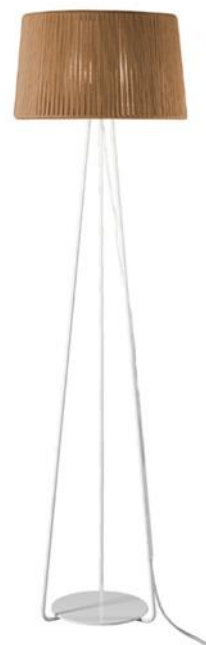

REF.
24001

SOBREMESA / TABLE LAMP
IP20

MATERIAL
Metal y cuerda / *Metal and cord*

ACABADO / FINISH
Blanco texturado / *Granulated white*
Cuerda: ver colores estándar /
Cord: see standard colors

INSTALACIÓN / INSTALLATION
- E27 LED 1x10W Ø6cm

REF.
24002

PIE DE SALÓN / FLOOR LAMP
IP20

MATERIAL
Metal y cuerda / *Metal and cord*

ACABADO / FINISH
Blanco texturado / *Granulated white*
Cuerda: ver colores estándar /
Cord: see standard colors

INSTALACIÓN / INSTALLATION
- E27 LED 1x10W Ø6cm

- E27 LED 1x20W