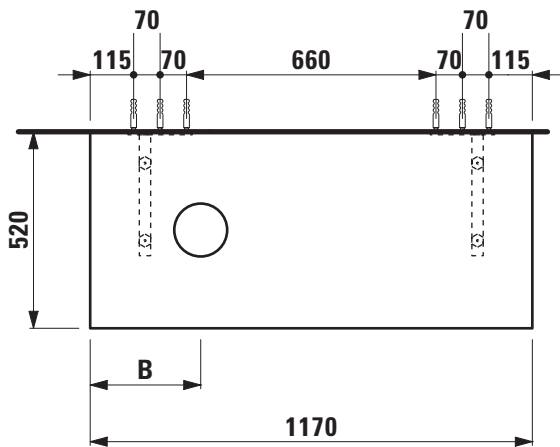

TECHNICAL DRAWINGS / S 1 : 20

B / mm	Ceramic
275	Palomba s1680.1
245	Val s1228.1, s1228.2 (semi-wet-area right)
250	Palomba s1680.3
262	Palomba s1680.2
292	Ino s1230.0, s1230.2, s1630.0, s1630.2 Kartell by Laufen s1233.1 (only wall mounted tap), s1833.1 Laufen Pro s1296.2, s1296.4 Living SaphirKeramik s1143.3, s1143.5 Living City s1143.0, s1143.1 Val s1328.1
300	Kartell by Laufen s1833.8 Living SaphirKeramik s1143.4 Living City s1143.2
308	Val s1628.8

B / mm	Ceramic
325	Kartell by Laufen s1833.4
350	Ino s1730.1 (only wall mounted tap) Kartell by Laufen s1633.2 Laufen Pro S s1695.2 Living City s1743.2, s1743.4 Val s1628.0, s1628.2
455	Val s1228.2 (semi-wet-area left)
400	Living City s1743.7 Val s1628.3, s1628.4 Val s1728.1 (only wall mounted tap)
450	Ino s1730.2 (only wall mounted tap)
457	Laufen Pro S s1295.2, s1295.3
475	Kartell by Laufen s1833.5
500	Living City s1843.8
600	Kartell by Laufen s1833.9
672	Kartell by Laufen s1233.2 (with tap bank right)

X = The exact height must be set during installation.