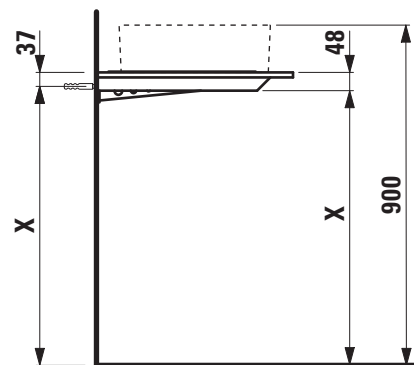

TECHNICAL DRAWINGS / S 1 : 20

B / mm	Ceramic
275	Palomba s1680.1
245	Val s1228.1, s1228.2 (semi-wet-area right)
250	Palomba s1680.3
262	Palomba s1680.2
292	Ino s1230.0, s1230.2, s1630.0, s1630.2 Kartell by Laufen s1233.1 (only wall mounted tap), s1833.1 Laufen Pro s1296.2, s1296.4 Living SaphirKeramik s1143.3, s1143.5 Living City s1143.0, s1143.1 Val s1328.1
300	Kartell by Laufen s1833.8 Living SaphirKeramik s1143.4 Living City s1143.2
308	Val s1628.8

B / mm	Ceramic
325	Kartell by Laufen s1833.4
350	Ino s1730.1 (only wall mounted tap) Kartell by Laufen s1633.2 Laufen Pro S s1695.2 Living City s1743.2, s1743.4 Val s1628.0, s1628.2
455	Val s1228.2 (semi-wet-area left)
400	Living City s1743.7 Val s1628.3, s1628.4 Val s1728.1 (only wall mounted tap)
450	Ino s1730.2 (only wall mounted tap)
457	Laufen Pro S s1295.2, s1295.3
475	Kartell by Laufen s1833.5
500	Living City s1843.8
600	Kartell by Laufen s1833.9
672	Kartell by Laufen s1233.2 (with tap bank right)

X = The exact height must be set during installation.