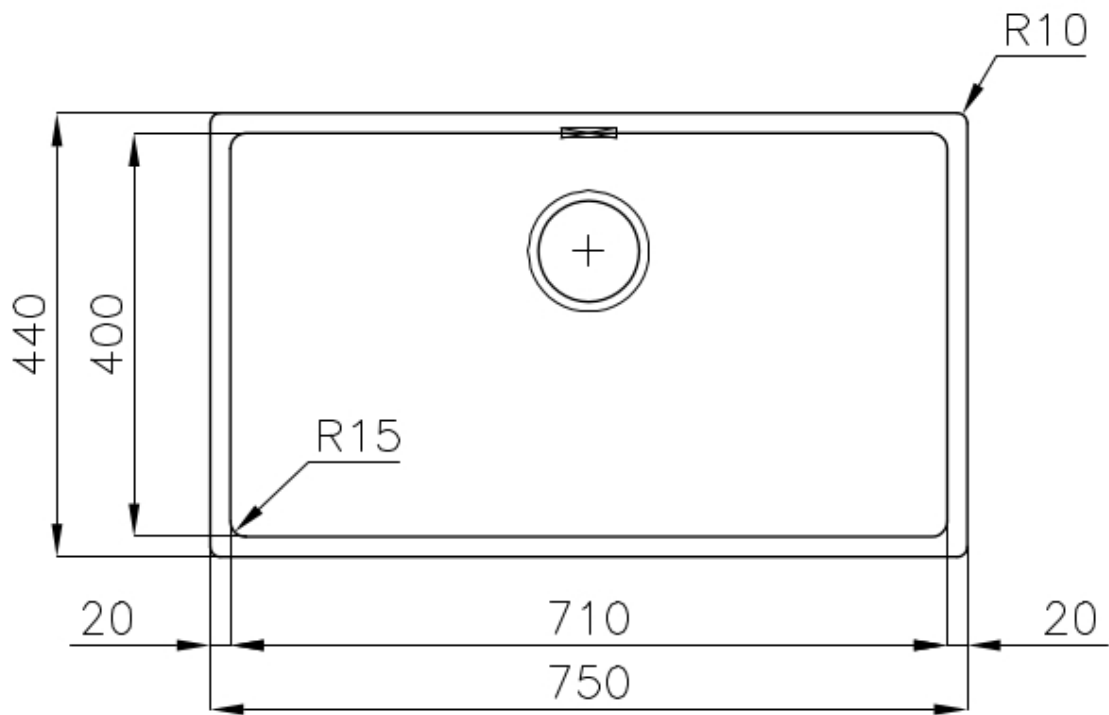

### DETAILS

Material	AISI 304 stainless steel
Texture	Vintage
Base	80 cm
Edge/Installation Type	Undermount
Dimensions	750x440 mm
Standard fittings	Fixing hooks, gasket, drain, overflow and siphon, boxed packing
Mixer holes	No standard holes
Built-in hole	View technical data sheet (for all Flush-mount / Top-mount models and Under-mount models)
Drainer	No

Width 75 cm

---

Bowl dimension 710x400mm

---

Number of bowls 1 bowl

---

Waste fitting 3,5" drain

---

---

**High thickness** 1mm thick steel. A significant thickness, which guarantees the maximum sturdiness and durability.

---

**Perimetral overflow** The overflow is always a security on the Foster sinks that prevents the overflow of water in case of oversights. The perimeter drain solution improves aesthetics thanks to its square and essential shape.

## TECHNICAL DATA

Cut out size  
Dimensioni per foratura top