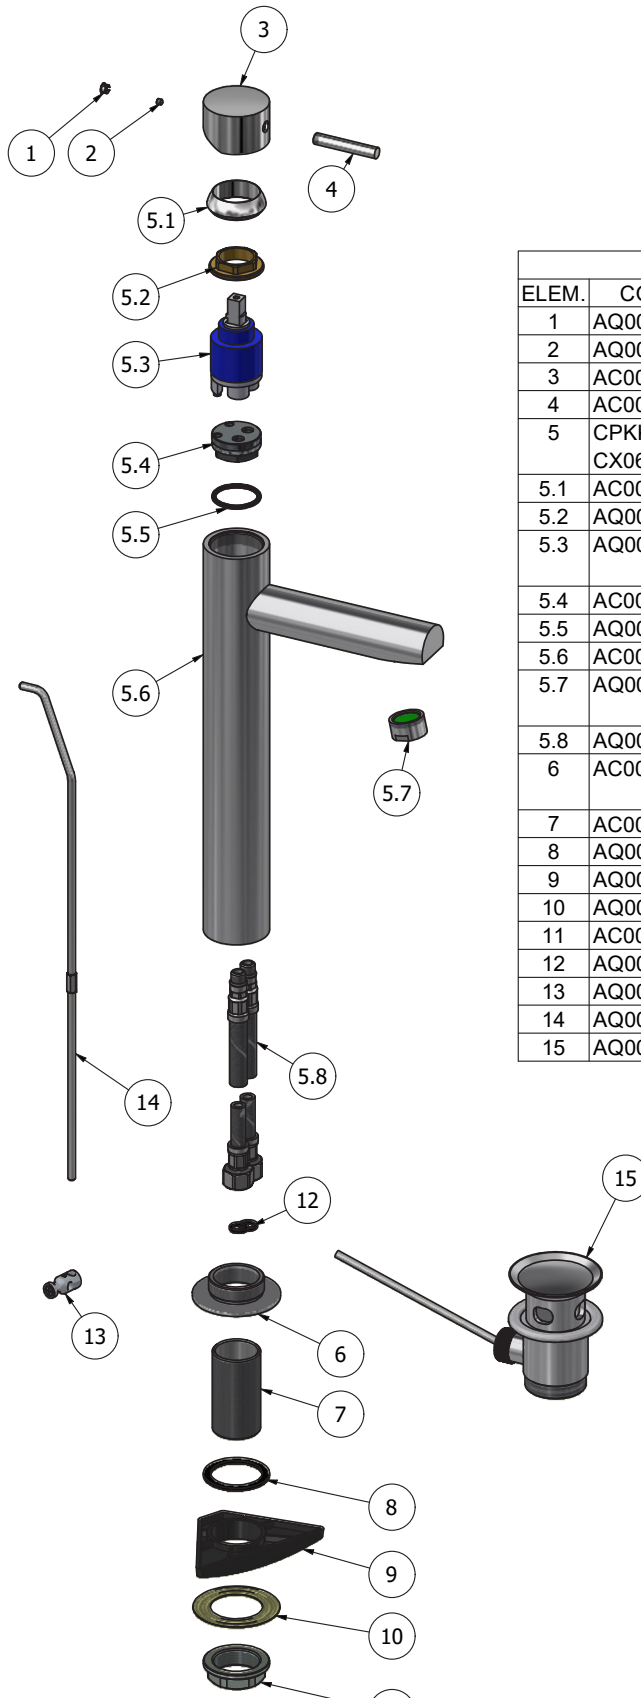

## KS202

Description

**Tall monohole washbasin mixer complete with drain**

Box Dimensions

**455x310x75 mm**

Weight

**3.5 kg**

Finishes

Dimensions

Cartridge

**Ø35 ceramic cartridge**

Hoses

**G3/8" female**

Aerator

**M24x1**

Flow Rate (+/-10%)

<b>1 BAR</b>	<b>2 BAR</b>	<b>3 BAR</b>
<b>9 l/m</b>	<b>12 l/m</b>	<b>15 l/m</b>

Production

**Main body is a machined from a solid pieces**

Material

**BRASS**  
According to CuZn42 (CW510L)  
Max Lead content: 0.2%

WE ARE IB

Elenco parti			
ELEM.	CODICE	NUMERO DI MAGAZZINO	QTÀ
1	AQ0006650	Plug cover Ø7	1
2	AQ0001082	ISO 4027 - M4 x 4	1
3	AC0009805	Handle Ø45 H29	1
4	AC0014230	Rod Ø8 H47 M8x1.25	1
5	CPKKU202C CX06	Preassembled tall basin mixer	1
5.1	AC0010066	Nut cover M37x1,5 Ø40.3 H13	1
5.2	AQ0001040	Cartridge ring nut M37x1.5 H9	1
5.3	AQ0004075	Ceramic cartridge Ø35 9x9 with distributor	1
5.4	AC0010888	Connection piece Ø33.45 H15	1
5.5	AQ0006585	OR 28.25x2.62 NBR 70 SH	1
5.6	AC0008020	Welded body	1
5.7	AQ0000020	Aerator M24 x 1 perlator honeycomb (40200503301)	1
5.8	AQ0006235	Terminal M10x1	2
6	AC0009689	Basin base Ø60 M38x1.5 H15.5 M33x1.5	1
7	AC0009680	Threaded stem M33x1.5 H61	1
8	AQ0008013	Rubber packing 45x35x2	1
9	AQ0009184	Support base for sink	1
10	AQ0000881	Inox flange Ø35.5x59	1
11	AC0009901	Nut M33x1.5 H13 nikel	1
12	AQ0003060	Rubber packing G3/8" (14.5x9x2)	2
13	AQ0000280	PUW - PU Joint	1
14	AQ0009166	Pop-up set	1
15	AQ0003140	Pop-up waste 1"1/4	1