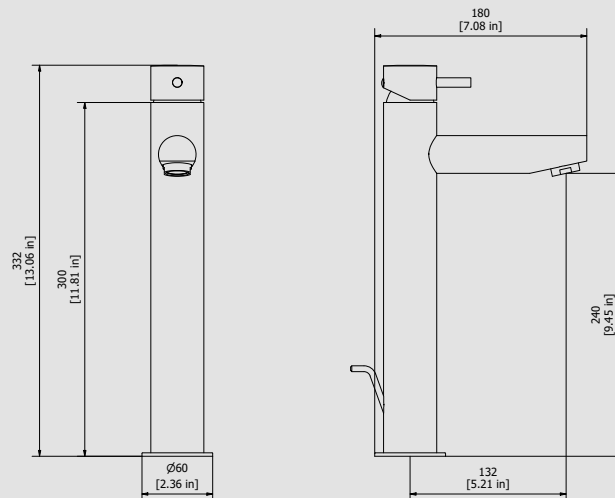

## KS202

Description

**Tall monohole washbasin mixer complete with drain**

Box Dimensions

**455x310x75 mm**

Weight

**3.5 kg**

Finishes

Dimensions

Cartridge

**Ø35 ceramic cartridge**

Hoses

**G3/8" female**

Aerator

**M24x1**

Flow Rate (+/-10%)