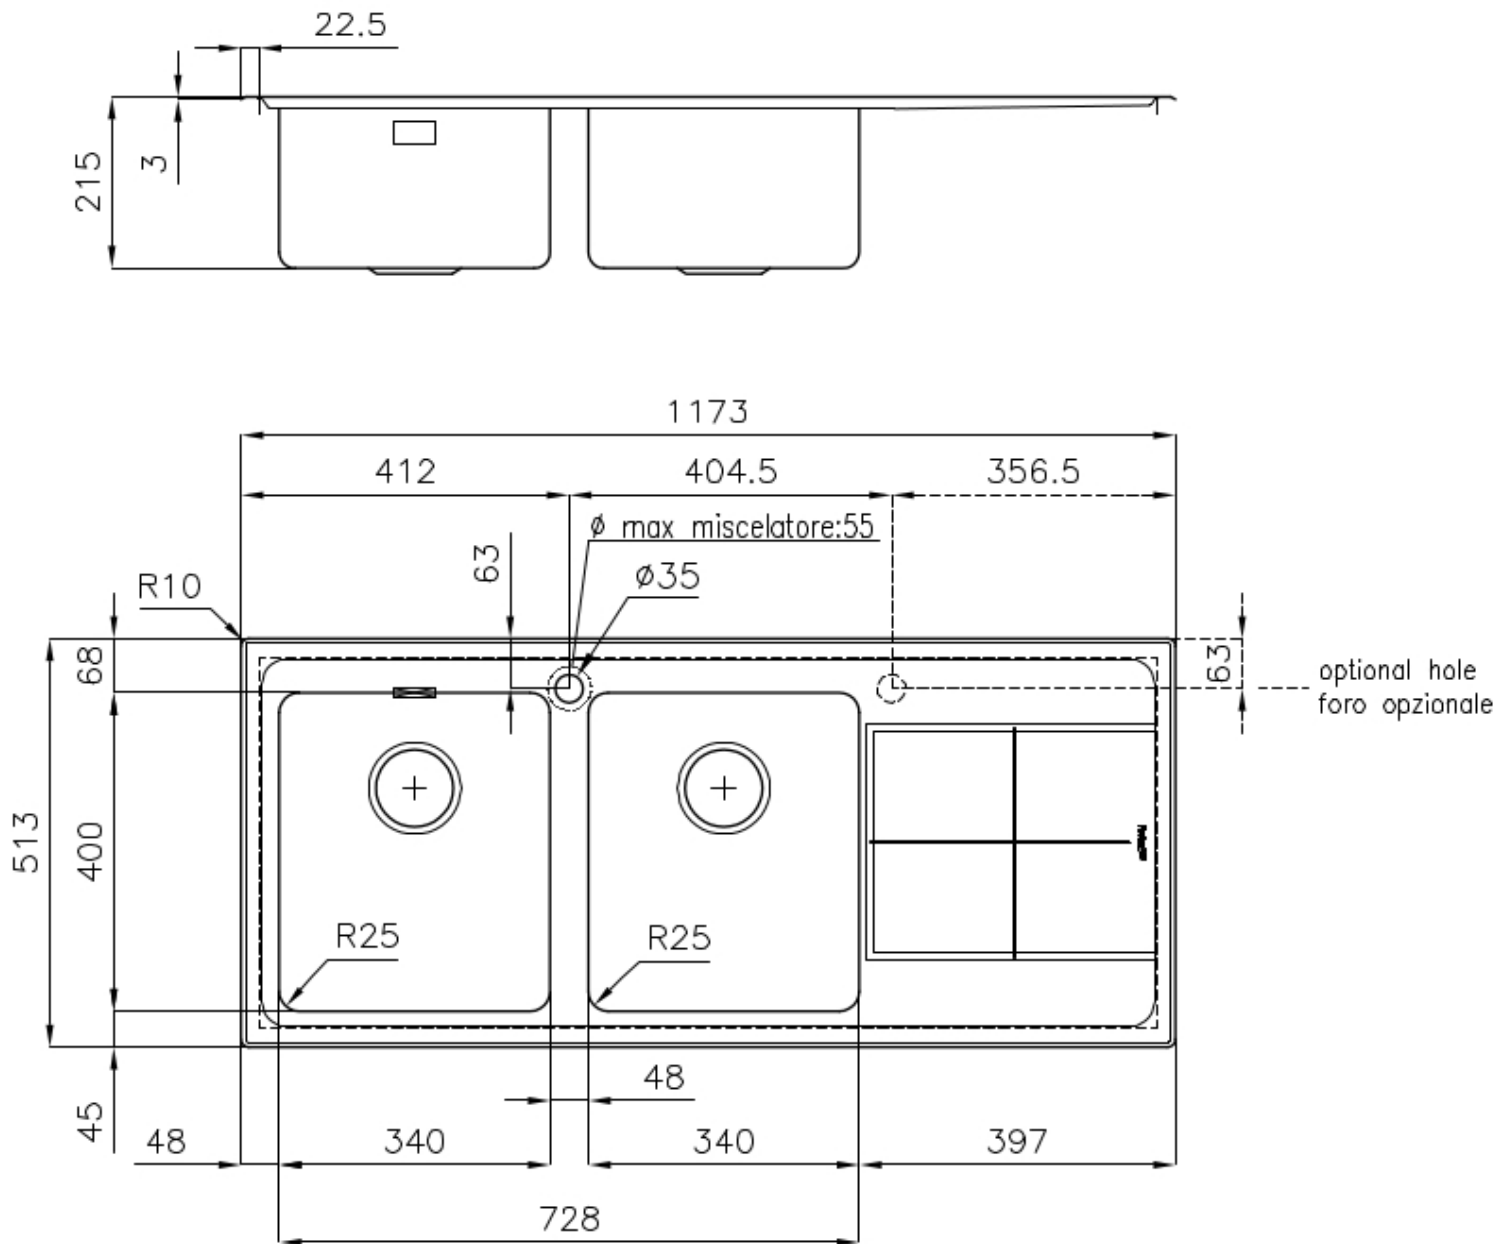

TECHNICAL DATA

OPTIONAL ACCESSORIES