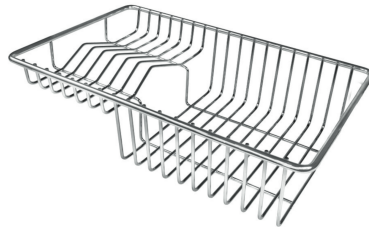

---

**Small radius** Bowls with squared shapes with a modern design and an increased capacity, for a minimal aesthetics connected with an extreme praticity.

---

## OPTIONAL ACCESSORIES

Glass chopping board 8631 300

HPDE Chopping board 8657 001

HPDE Twin chopping board 8644 101

Iroko-wood chopping board with stainless steel colander 8644 042

Iroko-wood sliding chopping board 8644 041

Stainless steel basket 8611 000

Stainless steel plate rack 8100 201

Stainless steel plate rack 8100 303

White bowl 8153 100

Graters kit with ring-holder and food collection tray 8159 101

Stainless steel perforated tray 8151 000