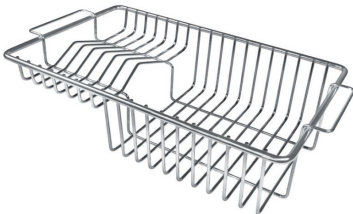

## OPTIONAL ACCESSORIES

Glass chopping board 8631 300

HPDE Chopping board 8657 001

HPDE Twin chopping board 8644 101

Iroko-wood chopping board with stainless steel colander 8644 042

Iroko-wood sliding chopping board 8644 041

Stainless steel basket 8611 000

Stainless steel plate rack 8100 201

Stainless steel plate rack 8100 303

White bowl 8153 100

Graters kit with ring-holder and food collection tray 8159 101

Stainless steel perforated tray 8151 000