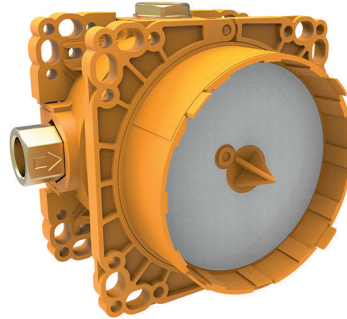

Concealed System Simibox Light for bath and shower mixer without stopvalves 3.7898.0.000.101.1

TECHNICAL DATA

Order no.	3.7898.0.000.101.1
Connection	1/2" GN (one stopper 1/2" is included)
Flow rate	Spout: 21.9 l/min (3 bar)* Shower: 19.2 l/min (3 bar)* * except for the thermostatic models
Acoustic class	Spout: ID Shower: IC
Specification	Fitting depth of min. 74 mm Delivered with sealing sleeve and protective cap Flushing and fitting device premounted Matches all Laufen decors sets, both mechanical and thermostatic decor sets Suitable for all types of installation: mounting in, on or before wall Practical fitting aids, to be ordered separately

Mounting acc. excl.

Mounting aid for Simibox in/before wall,
order no. 3.7998.0.003.000.1
Additional mounting flanges, thickness 8 mm,
order no. 3.7998.0.000.500.1
Extension set for Simibox,
L = 25 mm – order no. 3.7998.0.000.050.1
L = 50 mm – order no. 3.7998.0.000.060.1
Rose spacer for Simibox,
L = 15 mm – order no. 3.7998.4.004.050.1
L = 30 mm – order no. 3.7998.4.004.060.1