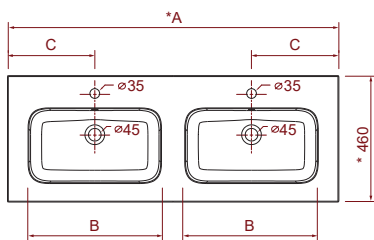

Product Information

- **MineralMarmo:**
  - Washbasin SOFÍA centered 800, 1000, 1100, 1200, 2000: [805, 1005, 1105, 1205, 1405, 2005] x 15 x 460 mm.
  - Washbasin SOFÍA centered with 2 taps 1200: 1205 x 15 x 460 mm.
  - Washbasin SOFÍA double 1200, 1400, 1600, 2000: [1205, 1405, 1605, 2005] x 15 x 460 mm.
  - Washbasin SOFÍA storage unit on the right/left 850, 1000, 1050, 1200, 1400, 1600: [855, 1005, 1055, 1205, 1405, 1605] x 15 x 460 mm.

In MineralMarmo® without bottle tap or clicker waste.

Finishes

White

Made to measure

Some sofía washbasin models have the possibility to be made to measure based on the needs of the client. For more information, please see our General Catalogue.

Package measures, package weight and technical scheme

CENTERED (* +/- 2mm)				
	800	1000	1100	2000
A	805	1005	1105	2005
B	580	780	480	580
C	402,5	502,5	552,5	1002,5

DOUBLE (* +/- 2mm)				
	1200	1400	1600	2000
A	1205	1405	1605	2005
B	480	480	480	580
C	302,5	352,5	402,5	502,5

	850	1000	1400 vanity 600
A	855	1005	1405
B	480	480	480
C	302,5	302,5	302,5

	1050	1200	1400 vanity 700	1600
A	1055	1205	1405	1605
B	580	580	580	580
C	402,5	402,5	351	402,5