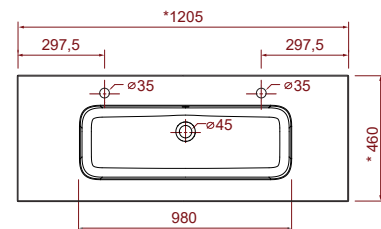

Product Information

- **MineralMarmo:**
  - Washbasin SOFÍA centered 800, 1000, 1100, 1200, 2000: [805, 1005, 1105, 1205, 1405, 2005] x 15 x 460 mm.
  - Washbasin SOFÍA centered with 2 taps 1200: 1205 x 15 x 460 mm.
  - Washbasin SOFÍA double 1200, 1400, 1600, 2000: [1205, 1405, 1605, 2005] x 15 x 460 mm.
  - Washbasin SOFÍA storage unit on the right/left 850, 1000, 1050, 1200, 1400, 1600: [855, 1005, 1055, 1205, 1405, 1605] x 15 x 460 mm.

In MineralMarmo® without bottle tap or clicker waste.

Finishes

White

Made to measure

Some sofía washbasin models have the possibility to be made to measure based on the needs of the client. For more information, please see our General Catalogue.

Package measures, package weight and technical scheme

CENTERED (* +/- 2mm)				
	800	1000	1100	2000
A	805	1005	1105	2005
B	580	780	480	580
C	402,5	502,5	552,5	1002,5

DOUBLE (* +/- 2mm)				
	1200	1400	1600	2000
A	1205	1405	1605	2005
B	480	480	480	580
C	302,5	352,5	402,5	502,5

	850	1000	1400 vanity 600
A	855	1005	1405
B	480	480	480
C	302,5	302,5	302,5

	1050	1200	1400 vanity 700	1600
A	1055	1205	1405	1605
B	580	580	580	580
C	402,5	402,5	351	402,5