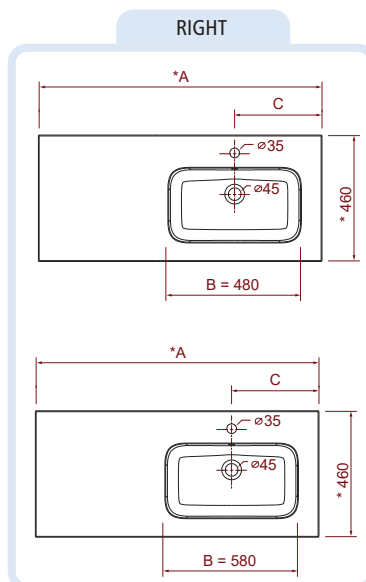

Product Information

- **MineralMarmo:**
  - Washbasin SOFÍA centered 800, 1000, 1100, 1200, 2000: [805, 1005, 1105, 1205, 1405, 2005] x 15 x 460 mm.
  - Washbasin SOFÍA centered with 2 taps 1200: 1205 x 15 x 460 mm.
  - Washbasin SOFÍA double 1200, 1400, 1600, 2000: [1205, 1405, 1605, 2005] x 15 x 460 mm.
  - Washbasin SOFÍA storage unit on the right/left 850, 1000, 1050, 1200, 1400, 1600: [855, 1005, 1055, 1205, 1405, 1605] x 15 x 460 mm.

In MineralMarmo® without bottle tap or clicker waste.

Finishes

White

Made to measure

Some sofía washbasin models have the possibility to be made to measure based on the needs of the client. For more information, please see our General Catalogue.

Package measures, package weight and technical scheme

CENTERED (* +/- 2mm)				
	800	1000	1100	2000
A	805	1005	1105	2005
B	580	780	480	580
C	402,5	502,5	552,5	1002,5

DOUBLE (* +/- 2mm)				
	1200	1400	1600	2000
A	1205	1405	1605	2005
B	480	480	480	580
C	302,5	352,5	402,5	502,5

	850	1000	1400 vanity 600
A	855	1005	1405
B	480	480	480
C	302,5	302,5	302,5

	1050	1200	1400 vanity 700	1600
A	1055	1205	1405	1605
B	580	580	580	580
C	402,5	402,5	351	402,5