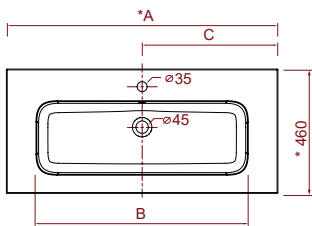

Product Information

- **MineralMarmo:**
  - Washbasin SOFÍA centered 800, 1000, 1100, 1200, 2000: [805, 1005, 1105, 1205, 1405, 2005] x 15 x 460 mm.
  - Washbasin SOFÍA centered with 2 taps 1200: 1205 x 15 x 460 mm.
  - Washbasin SOFÍA double 1200, 1400, 1600, 2000: [1205, 1405, 1605, 2005] x 15 x 460 mm.
  - Washbasin SOFÍA storage unit on the right/left 850, 1000, 1050, 1200, 1400, 1600: [855, 1005, 1055, 1205, 1405, 1605] x 15 x 460 mm.

In MineralMarmo® without bottle tap or clicker waste.

Finishes

White

Made to measure

Some sofía washbasin models have the possibility to be made to measure based on the needs of the client. For more information, please see our General Catalogue.

Package measures, package weight and technical scheme

CENTERED (* +/- 2mm)				
	800	1000	1100	2000
A	805	1005	1105	2005
B	580	780	480	580
C	402,5	502,5	552,5	1002,5

DOUBLE (* +/- 2mm)				
	1200	1400	1600	2000
A	1205	1405	1605	2005
B	480	480	480	580
C	302,5	352,5	402,5	502,5

	850	1000	1400 vanity 600
A	855	1005	1405
B	480	480	480
C	302,5	302,5	302,5

	1050	1200	1400 vanity 700	1600
A	1055	1205	1405	1605
B	580	580	580	580
C	402,5	402,5	351	402,5