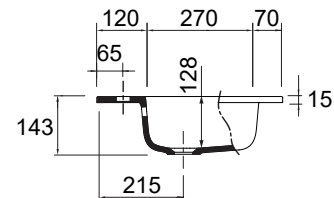

Product Information

- **MineralMarmo:**
  - Washbasin SOFÍA centered 800, 1000, 1100, 1200, 2000: [805, 1005, 1105, 1205, 1405, 2005] x 15 x 460 mm.
  - Washbasin SOFÍA centered with 2 taps 1200: 1205 x 15 x 460 mm.
  - Washbasin SOFÍA double 1200, 1400, 1600, 2000: [1205, 1405, 1605, 2005] x 15 x 460 mm.
  - Washbasin SOFÍA storage unit on the right/left 850, 1000, 1050, 1200, 1400, 1600: [855, 1005, 1055, 1205, 1405, 1605] x 15 x 460 mm.

In MineralMarmo® without bottle tap or clicker waste.

Finishes

White

Made to measure

Some sofía washbasin models have the possibility to be made to measure based on the needs of the client. For more information, please see our General Catalogue.

Package measures, package weight and technical scheme

CENTERED (* +/- 2mm)				
	800	1000	1100	2000
A	805	1005	1105	2005
B	580	780	480	580
C	402,5	502,5	552,5	1002,5

DOUBLE (* +/- 2mm)				
	1200	1400	1600	2000
A	1205	1405	1605	2005
B	480	480	480	580
C	302,5	352,5	402,5	502,5

	850	1000	1400 vanity 600
A	855	1005	1405
B	480	480	480
C	302,5	302,5	302,5

	1050	1200	1400 vanity 700	1600
A	1055	1205	1405	1605
B	580	580	580	580
C	402,5	402,5	351	402,5