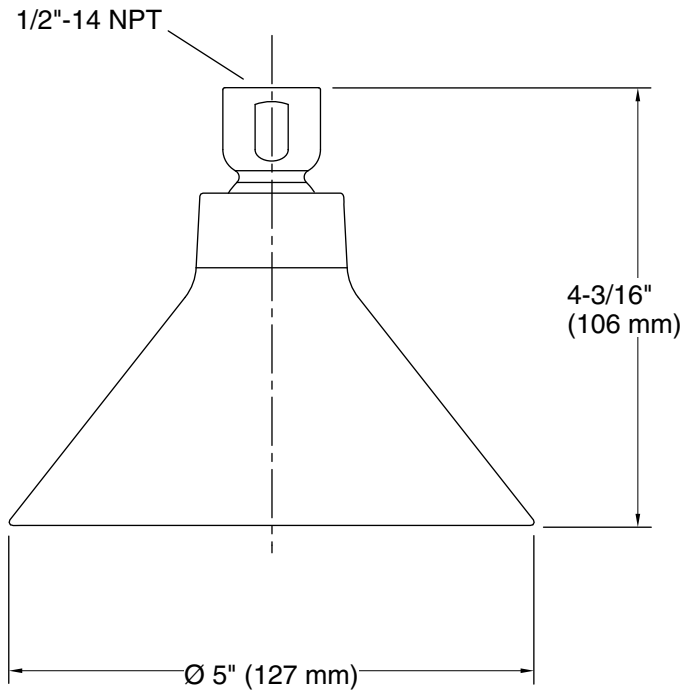

Technical Information

All product dimensions are nominal.

Power source: Battery - DC, included

Bluetooth® range: 33 ft (0.8 m)

Showerhead/Body Spray:

Rated maximum flow: 2 gal/min (7.6 l/min)

Notes

Install this product according to the installation guide.

Follow local building electrical codes.

A BLUETOOTH wireless device is required to stream music.

Choose an automatic compensating valve with the appropriate minimum flow rating to assure the safety performance of your valve at the lowest flow rates. For a showerhead or handshower that has a maximum flow rate of 2.5 gpm (9.5 lpm) and a minimum flow rate of 2.0 gpm (7.6 lpm), use an automatic compensating valve rated at 2.0 gpm (7.6 lpm) or less.