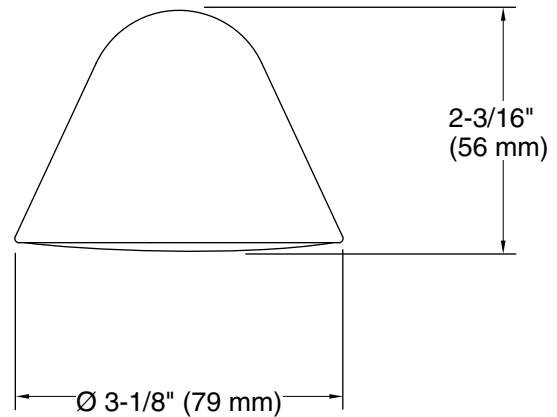

Technical Information

All product dimensions are nominal.

Power source: Battery - DC, included

Bluetooth® range: 33 ft (0.8 m)

Showerhead/Body Spray:

Rated maximum flow: 2 gal/min (7.6 l/min)

Notes

Install this product according to the installation guide.

Follow local building electrical codes.

A BLUETOOTH wireless device is required to stream music.

Choose an automatic compensating valve with the appropriate minimum flow rating to assure the safety performance of your valve at the lowest flow rates. For a showerhead or handshower that has a maximum flow rate of 2.5 gpm (9.5 lpm) and a minimum flow rate of 2.0 gpm (7.6 lpm), use an automatic compensating valve rated at 2.0 gpm (7.6 lpm) or less.