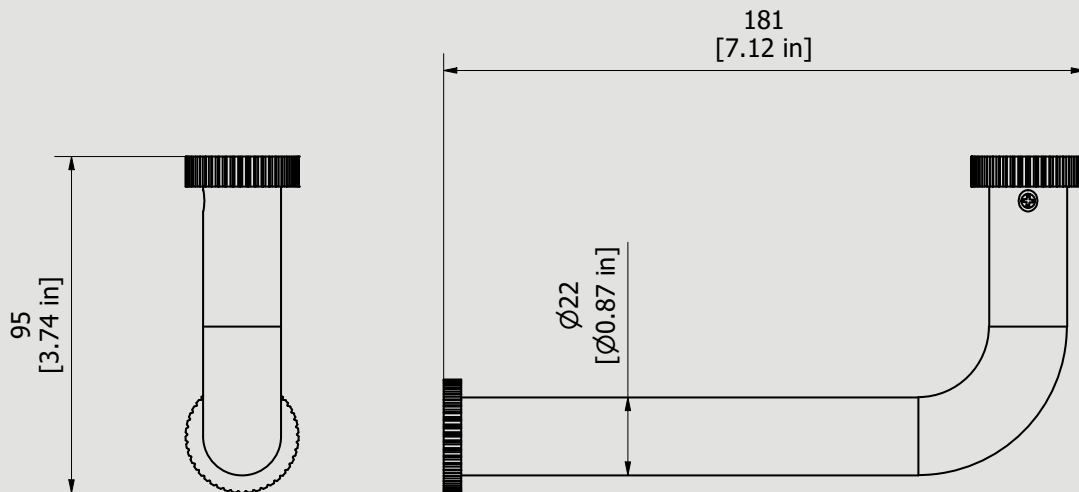

### RX011

Description

**Toilet paper holder**

Box Dimensions

**220x120x40 mm**

Weight

**0.5 kg**

Finishes

Dimensions

Cartridge

Hoses

Aerator

Flow Rate (+/-10%)

**1 BAR**

**2 BAR**

**3 BAR**