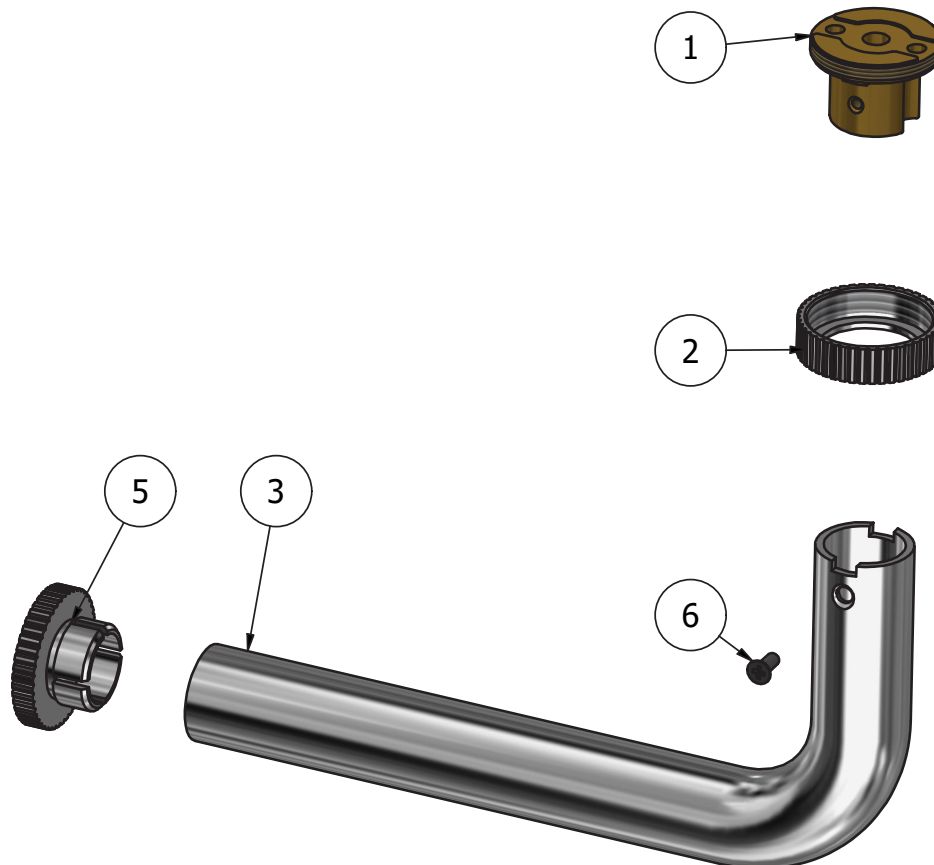

Dimensions

Cartridge

Hoses

Aerator

Flow Rate (+/-10%)

**1 BAR**

**2 BAR**

**3 BAR**

Production

**Main body is a machined from a solid pieces**

Material

**BRASS**  
According to CuZn39Pb3 (CW614N)  
Max Lead content: 2.5%

WE ARE IB

Parts list			
ELEM.	CODE	DESCRIPTION	QTÀ
1	AQ0015652_1	Wall support Ø29 H20	1
2	AC0016666	Ring nut M29x1 Ø32 H38 zig. vertical P2	1
3	AQ0015653_1	Pipe Ø22 L160	1
5	AC0016660	Plug Ø32 H15	1
6	AQ0017082	Cros Screw M3x8 TSP UNI 7688	1