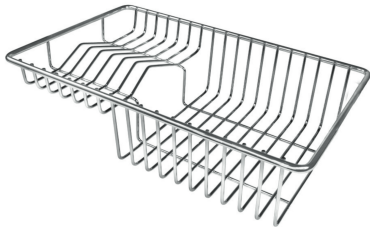

Sink S4001 - 3353 850

Sinks

Code: 3353 850

DETAILS

Finish Foster brushed

Material AISI 304 stainless steel

Texture Satin

Base 40 cm

Drainer	No
Width	38 cm
Bowl dimension	340x400mm
Number of bowls	1 bowl
Waste fitting	Drain SPACE 3,5"

FEATURES

Deep bowls	This bowls reach an important depth, over 20 cm, thanks to the advanced production technology, that can be offer great capieny and practicity in all the washing operations.
High thickness	1mm thick steel. A significant thickness, which guarantees the maximum sturdiness and durability.
Perimetral overflow	The overflow is always a security on the Foster sinks that prevents the overflow of water in case of oversights. The perimeter drain solution improves aesthetics thanks to its square and essential shape.
Save space system	Drain and siphon are designed to leave as much space as possible in the under-sink area, more and more useful today for theseparate waste collection systems.
Small radius	Bowls with squared shapes with a modern design and an increased capacity, for a minimal aesthetics connected with an extreme practicity.
Space waste fitting	The elegant SPACE steel cap closes the drain and leaves no visible residues collected in the basket below. Space also has a small footprint and allows the optimal use of the under-sink compartment.

TECHNICAL DATA

OPTIONAL ACCESSORIES

Glass chopping board 8631 300

HPDE Chopping board 8657 001

HPDE Twin chopping board 8644 101

Iroko-wood chopping board with stainless steel colander 8644 042

Iroko-wood sliding chopping board 8644 041

Stainless steel plate rack 8100 201

Stainless steel plate rack 8100 303

White bowl 8153 100

Graters kit with ring-holder and food collection tray 8159 101

Stainless steel basket 8611 000

Stainless steel perforated tray 8151 000