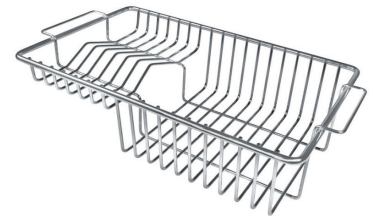

Drainer	No
Width	38 cm
Bowl dimension	340x400mm
Number of bowls	1 bowl
Waste fitting	Drain SPACE 3,5"

FEATURES

Deep bowls	This bowls reach an important depth, over 20 cm, thanks to the advanced production technology, that can be offer great capieny and practicity in all the washing operations.
High thickness	1mm thick steel. A significant thickness, which guarantees the maximum sturdiness and durability.
Perimetral overflow	The overflow is always a security on the Foster sinks that prevents the overflow of water in case of oversights. The perimeter drain solution improves aesthetics thanks to its square and essential shape.
Save space system	Drain and siphon are designed to leave as much space as possible in the under-sink area, more and more useful today for theseparate waste collection systems.
Small radius	Bowls with squared shapes with a modern design and an increased capacity, for a minimal aesthetics connected with an extreme practicity.
Space waste fitting	The elegant SPACE steel cap closes the drain and leaves no visible residues collected in the basket below. Space also has a small footprint and allows the optimal use of the under-sink compartment.

TECHNICAL DATA

OPTIONAL ACCESSORIES

Glass chopping board 8631 300

HPDE Chopping board 8657 001

HPDE Twin chopping board 8644 101

Iroko-wood chopping board with stainless steel colander 8644 042

Iroko-wood sliding chopping board 8644 041

Stainless steel plate rack 8100 201

Stainless steel plate rack 8100 303

White bowl 8153 100

Graters kit with ring-holder and food collection tray 8159 101

Stainless steel basket 8611 000

Stainless steel perforated tray 8151 000