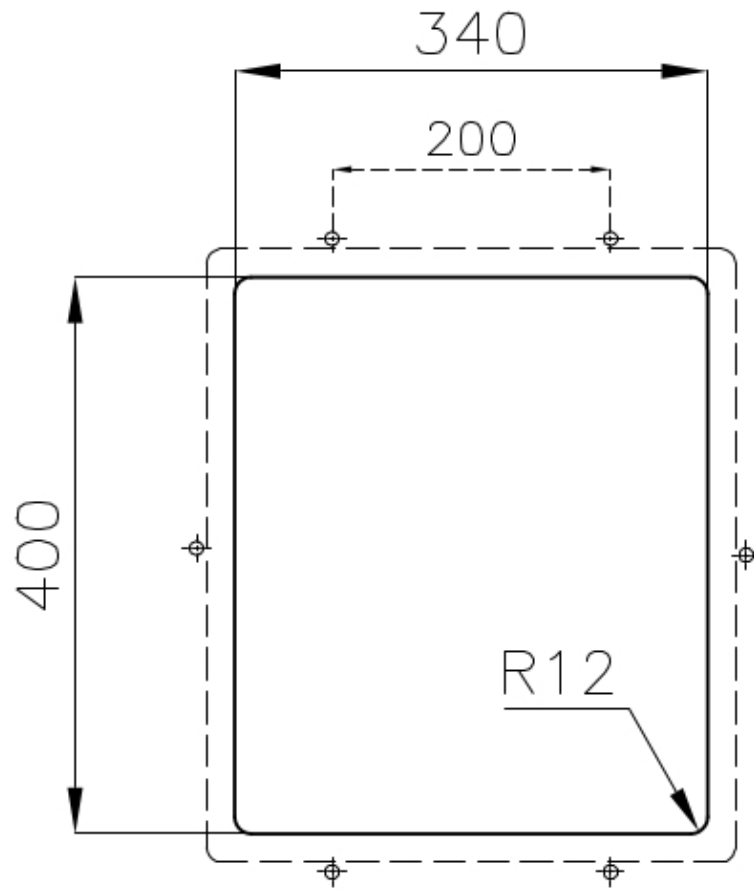

OPTIONAL ACCESSORIES