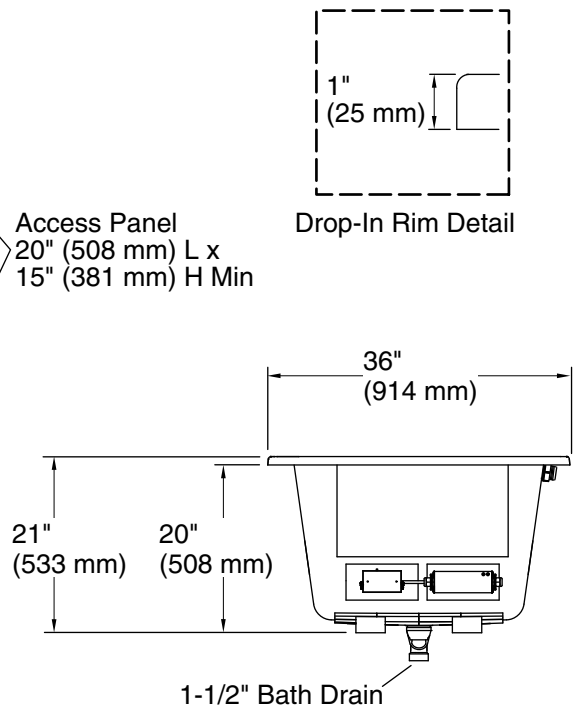

3-12-2020 08:53 - US/CA

THE BOLD LOOK  
OF **KOHLER**®

No change in measurement if connected with drain illustrated. (K-7272)

### Technical Information

All product dimensions are nominal.

Installation:	Drop-in, Under-mount
Drain location:	End
Basin area, bottom:	39-9/16" x 24-11/16" (1005 mm x 627 mm)
Basin area, top:	53-5/8" x 29-1/2" (1362 mm x 749 mm)
Weight:	81 lbs (36.7 kg)
Minimum floor load:	52 lbs/ft <sup>2</sup> (253.9 kg/m <sup>2</sup> )
Water depth:	17-1/8" (435 mm)
Water capacity:	81.1 gal (307 L)
Cutout:	Drop-in, 59-1/2" x 35-1/2" (1511 mm x 902 mm)
Electrical component rating:	Heated Surface: 120 V, 0.5 A, 60 Hz, 65 W
Minimum flat for door:	2-11/16" (68 mm)