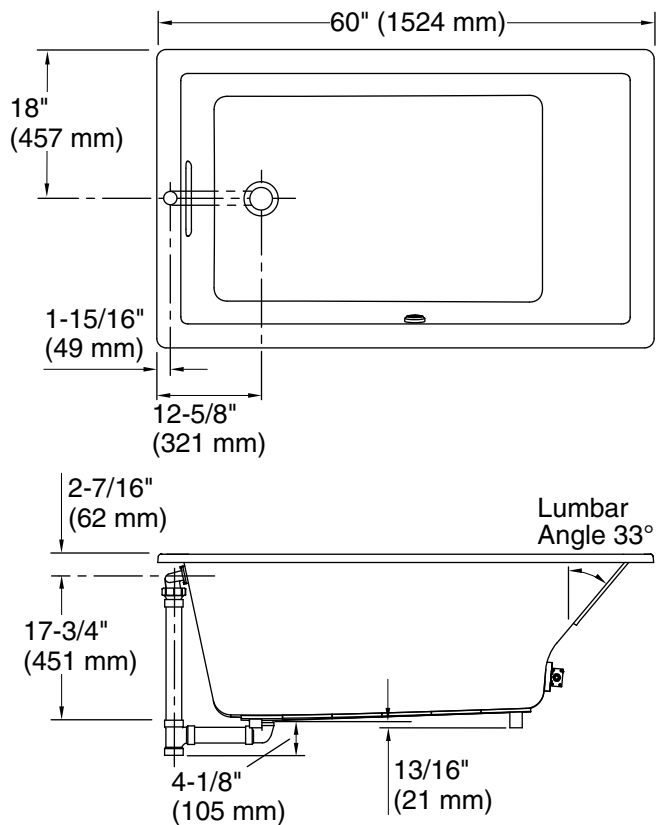

No change in measurement if connected with drain illustrated. (K-7272)

Required Electrical Service

One circuit required, protected with Class A Ground-Fault Circuit-Interrupter (GFCI). Outside North America, this device may be known as a Residual Current Device (RCD).

Heated Surface: 120 V, 15 A, 60 Hz

Technical Information

All product dimensions are nominal.

Installation:	Drop-in, Under-mount
Drain location:	End
Basin area, bottom:	39-9/16" x 24-11/16" (1005 mm x 627 mm)
Basin area, top:	53-5/8" x 29-1/2" (1362 mm x 749 mm)
Weight:	81 lbs (36.7 kg)
Minimum floor load:	52 lbs/ft² (253.9 kg/m²)
Water depth:	17-1/8" (435 mm)
Water capacity:	81.1 gal (307 L)
Cutout:	Drop-in, 59-1/2" x 35-1/2" (1511 mm x 902 mm)
Electrical component rating:	Heated Surface: 120 V, 0.5 A, 60 Hz, 65 W
Minimum flat for door:	2-11/16" (68 mm)

Notes

Measure your actual product for rough-in details. Install this product according to the installation instructions.

The hot water supply should be 70% of the capacity of the bath or greater. Installations will vary.

Kit is required for under-mount installations (sold separately).