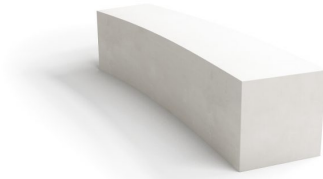

# BENCHES: S CURVO 1

| Categories: [BENCHES](#), [URBAN DESIGN](#)

## PRODUCT DESCRIPTION

Designer: [Veronica Martinez](#)

Fiber-reinforced composite material made of a polyester resin and marble powder particularly resistant to wear and to atmospheric agents. Scratches and accidental damages can also be easily repaired thanks to the appropriate kits (available on request).

### Max dimensions:

Height: **410 mm**  
Length: **1697 mm**  
Width: **640 mm**  
Outer radius: **5940 mm**

Material: [Hypergranite](#)  
Available also in the **UHPC** version.