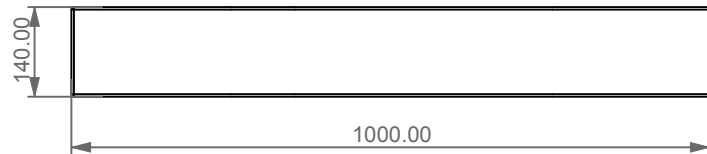

Lavabo Zenith bordo fino, cm 100
Zenith Washbasin cm 100 thin edge

FRONT

LEFT

SECTION

TOP

Designation Lavabo Zenith bordo fino, cm 100 Zenith Washbasin cm 100 thin edge	GSG CERAMIC DESIGN
Scale 1:10	This drawing including the respectedata may neither be duplicated nor modified nor altered without the consent of GSG Ceramic Design. The use of the data/technical drawings take place at users own risk and under exclusion of any liability of GSG Ceramic Design. The dimensions are not binding; products are subject to changes. Measurement shown may be subjected to small variations or are indicative.
cod. ZELAVFS100	

Guida all'installazione dei lavabi d'appoggio centro-piano.

Serie: EASY - ZENITH - LIKE - TOUCH - BOX - TIME - RING - FLUT

Installation guide for free standing countertop washbasins.

Series: EASY - ZENITH - LIKE - TOUCH - BOX - TIME - RING - FLUT