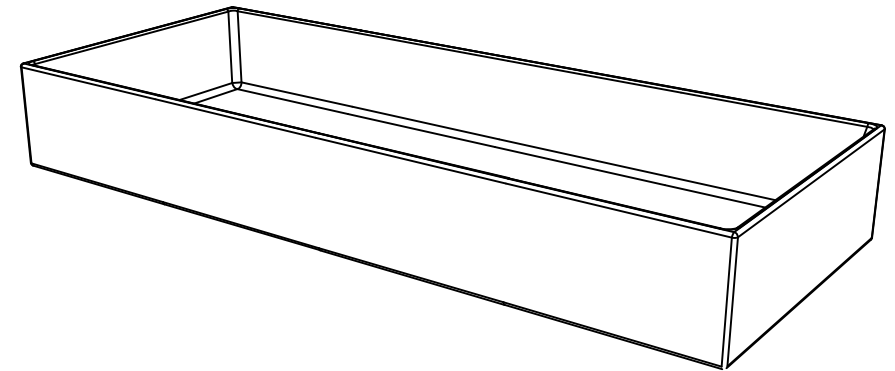

Lavabo Zenith bordo fino, cm 100
Zenith Washbasin cm 100 thin edge

FRONT

LEFT

SECTION

TOP

Designation Lavabo Zenith bordo fino, cm 100 Zenith Washbasin cm 100 thin edge	GSG CERAMIC DESIGN
Scale 1:10	This drawing including the respectedata may neither be duplicated nor modified nor altered without the consent of GSG Ceramic Design. The use of the data/technical drawings take place at users own risk and under exclusion of any liability of GSG Ceramic Design. The dimensions are not binding; products are subject to changes. Measurement shown may be subjected to small variations or are indicative.
cod. ZELAVFS100	

Guida all'installazione dei lavabi d'appoggio centro-piano.

Serie: EASY - ZENITH - LIKE - TOUCH - BOX - TIME - RING - FLUT

Installation guide for free standing countertop washbasins.

Series: EASY - ZENITH - LIKE - TOUCH - BOX - TIME - RING - FLUT