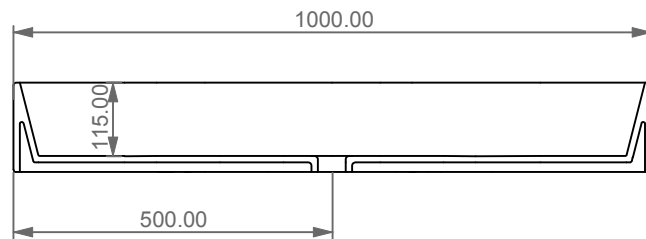

Lavabo Zenith bordo fino, cm 100
Zenith Washbasin cm 100 thin edge

FRONT

LEFT

SECTION

TOP

Designation Lavabo Zenith bordo fino, cm 100 Zenith Washbasin cm 100 thin edge	GSG CERAMIC DESIGN
Scale 1:10	This drawing including the respectedata may neither be duplicated nor modified nor altered without the consent of GSG Ceramic Design. The use of the data/technical drawings take place at users own risk and under exclusion of any liability of GSG Ceramic Design. The dimensions are not binding; products are subject to changes. Measurement shown may be subjected to small variations or are indicative.
cod. ZELAVFS100	

Guida all'installazione dei lavabi d'appoggio centro-piano.

Serie: EASY - ZENITH - LIKE - TOUCH - BOX - TIME - RING - FLUT

Installation guide for free standing countertop washbasins.

Series: EASY - ZENITH - LIKE - TOUCH - BOX - TIME - RING - FLUT