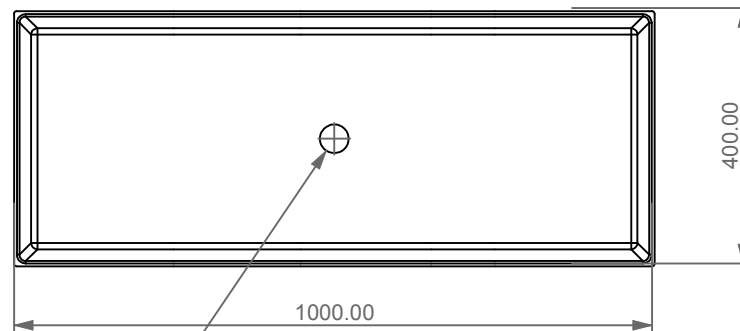

Lavabo Zenith bordo fino, cm 100
Zenith Washbasin cm 100 thin edge

FRONT

LEFT

SECTION

TOP

Designation Lavabo Zenith bordo fino, cm 100 Zenith Washbasin cm 100 thin edge	GSG CERAMIC DESIGN
Scale 1:10	This drawing including the respectedata may neither be duplicated nor modified nor altered without the consent of GSG Ceramic Design. The use of the data/technical drawings take place at users own risk and under exclusion of any liability of GSG Ceramic Design. The dimensions are not binding; products are subject to changes. Measurement shown may be subjected to small variations or are indicative.
cod. ZELAVFS100	

Guida all'installazione dei lavabi d'appoggio centro-piano.

Serie: EASY - ZENITH - LIKE - TOUCH - BOX - TIME - RING - FLUT

Installation guide for free standing countertop washbasins.

Series: EASY - ZENITH - LIKE - TOUCH - BOX - TIME - RING - FLUT