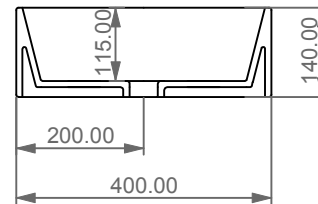

Lavabo Zenith bordo fino, cm 100
Zenith Washbasin cm 100 thin edge

FRONT

LEFT

SECTION

TOP

Designation Lavabo Zenith bordo fino, cm 100 Zenith Washbasin cm 100 thin edge	GSG CERAMIC DESIGN
Scale 1:10	This drawing including the respectedata may neither be duplicated nor modified nor altered without the consent of GSG Ceramic Design. The use of the data/technical drawings take place at users own risk and under exclusion of any liability of GSG Ceramic Design. The dimensions are not binding; products are subject to changes. Measurement shown may be subjected to small variations or are indicative.
cod. ZELAVFS100	

Guida all'installazione dei lavabi d'appoggio centro-piano.

Serie: EASY - ZENITH - LIKE - TOUCH - BOX - TIME - RING - FLUT

Installation guide for free standing countertop washbasins.

Series: EASY - ZENITH - LIKE - TOUCH - BOX - TIME - RING - FLUT