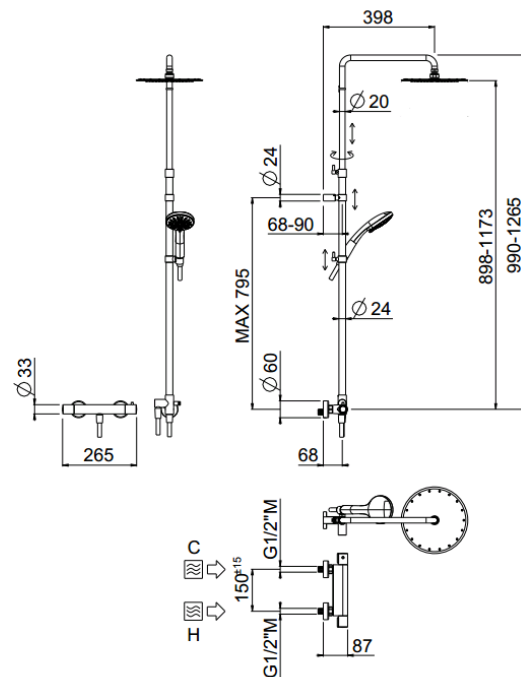

Rigoletto telescopic exposed

Rigoletto telescopic exposed, MySlim inspectable shower head
00-1931-N-CR

TECHNICAL INFORMATION

Bridge telescopic shower column with integrated diverter, turning bar with adjustable mounting. One way exposed thermostatic mixer with brass handles. Non-liming inspectable round ultra-thin shower head Ø300 in chromed stainless steel. ABS non-liming 3 jets shower. Smooth double anti-torsion PVC flexible hose, cm 150. CHROME

Flow rate:
x rubinetto

PICTURE

SPARE PARTS

ORIC031
T°

ORIC021
vitone
screw down

FEATURES

rain jet

central jet

side jet

double anti-torsion

adjustable
telescopic shower
column

inspectable
round

TECHNICAL DRAWING

FINISHINGS