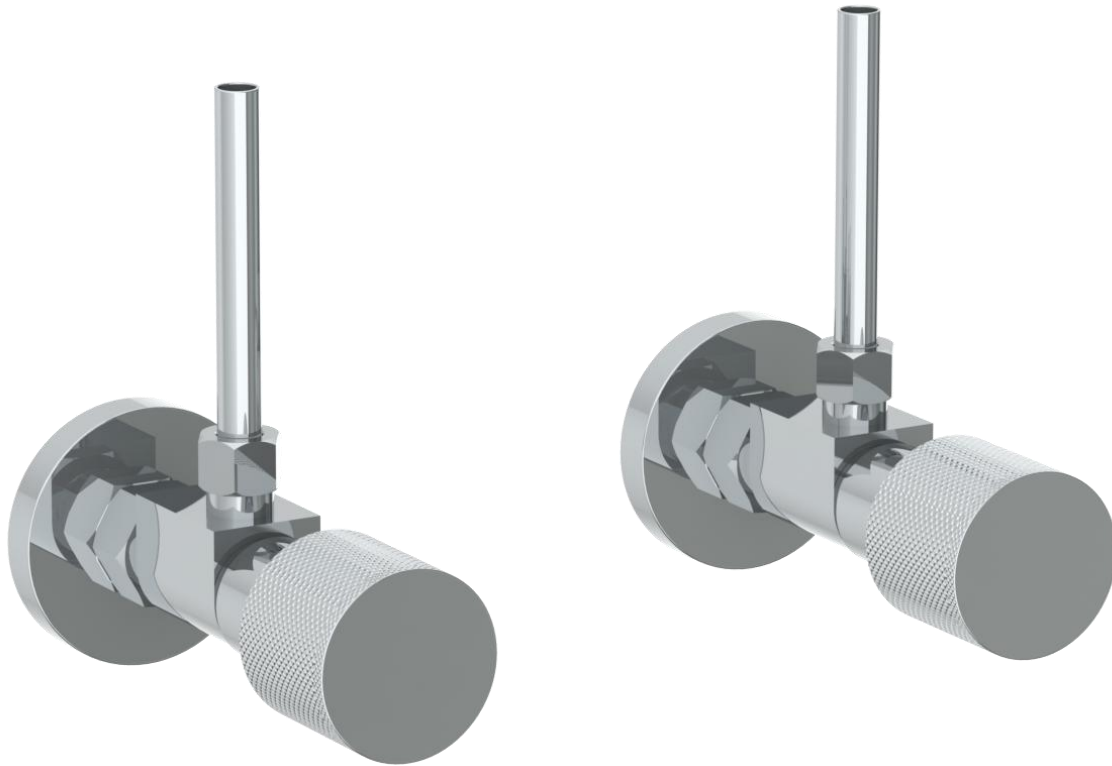

**22-MAS1-TIA**

Lavatory Angle Stop Kit

1/2" Compression x 3/8" OD Compression

**WATERMARK DESIGNS 1/24/2019**

350 Dewitt Ave Brooklyn NY 11207 USA T 718 257 2800 F 718 257 2144 info@watermark-designs.com