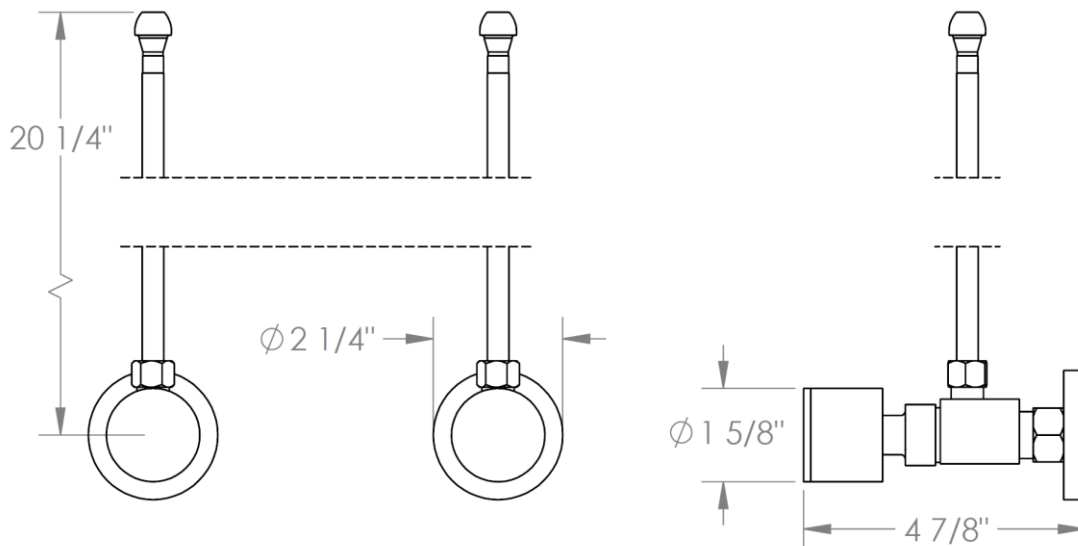

**22-MAS1-TIA**

Lavatory Angle Stop Kit

1/2" Compression x 3/8" OD Compression

**WATERMARK DESIGNS 1/24/2019**

350 Dewitt Ave Brooklyn NY 11207 USA T 718 257 2800 F 718 257 2144 info@watermark-designs.com