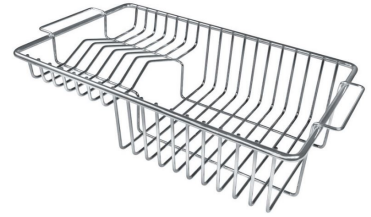

Glass chopping board 8631 300

Glass chopping board 8633 300

HPDE Chopping board 8657 001

HPDE Twin chopping board 8644 101

Iroko-wood chopping board with stainless steel colander 8644 042

Iroko-wood sliding chopping board 8643 000

Iroko-wood sliding chopping board 8644 041

Iroko-wood twin chopping board 8644 004

Stainless steel colander 8154 000

Stainless steel plate rack 8100 154

Stainless steel plate rack 8100 201

Stainless steel plate rack 8100 303

White bowl 8153 100

Graters kit with ring-holder and food collection tray 8159 101

Stainless steel perforated tray
8151 000

WARNING:

The accessories 8159101, 8100303,8151000 are only usable in combination with 8644101