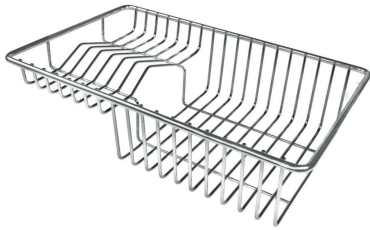

Glass chopping board 8631 300

Glass chopping board 8633 300

HPDE Chopping board 8657 001

HPDE Twin chopping board 8644 101

Iroko-wood chopping board with stainless steel colander 8644 042

Iroko-wood sliding chopping board 8643 000

Iroko-wood sliding chopping board 8644 041

Iroko-wood twin chopping board 8644 004

Stainless steel colander 8154 000

Stainless steel plate rack 8100 154

Stainless steel plate rack 8100 201

Stainless steel plate rack 8100 303

White bowl 8153 100

Graters kit with ring-holder and food collection tray 8159 101

Stainless steel perforated tray
8151 000

WARNING:

The accessories 8159101, 8100303,8151000 are only usable in combination with 8644101