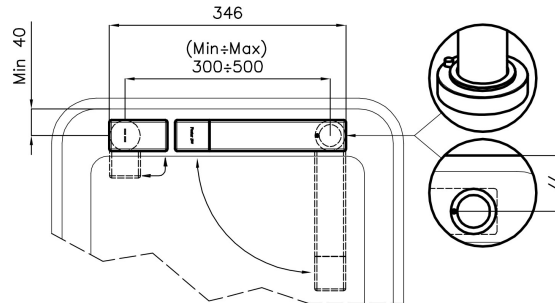

### DETAILS

Material Brass

---

Texture Chromed

---

Rotating angle 360°

---

Strengthening plate Ø44 mm

### Installation sheet - Foglio installazione

Front side—Mixer tap on the left  
 Lato frontale—Miscelatore a sinistra

Right side  
 Lato destro

Front side—Mixer tap on the right  
 Lato frontale—Miscelatore a destra