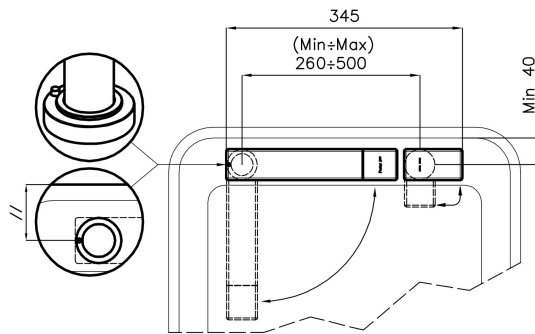

### DETAILS

Material Brass

---

Texture Chromed

---

Rotating angle 360°

---

Strengthening plate Ø44 mm

---

Cartridge With ceramic discs

---

Holes distance See "Cut out drawing"

---

Double hole requested Necessary

---

Mixer hole ø35mm

## TECHNICAL DATA

### Installation sheet - Foglio installazione

Front side—Mixer tap on the left  
 Lato frontale—Miscelatore a sinistra

Right side  
 Lato destro

Front side—Mixer tap on the right  
 Lato frontale—Miscelatore a destra