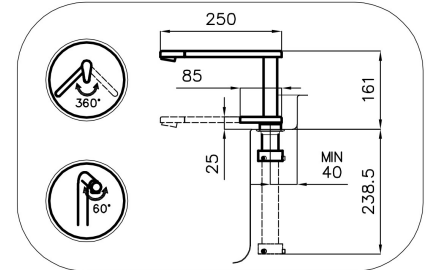

Eclipse - 8499 000

Installation sheet - Foglio installazione