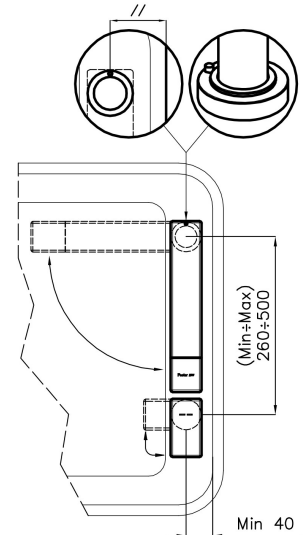

### DETAILS

Material Brass

---

Texture Chromed

---

Rotating angle 360°

---

Strengthening plate Ø44 mm

---

Cartridge With ceramic discs

---

Holes distance See "Cut out drawing"

---

Double hole requested Necessary

---

Mixer hole ø35mm

## TECHNICAL DATA

### Installation sheet - Foglio installazione

Front side—Mixer tap on the left  
 Lato frontale—Miscelatore a sinistra

Right side  
 Lato destro

Front side—Mixer tap on the right  
 Lato frontale—Miscelatore a destra