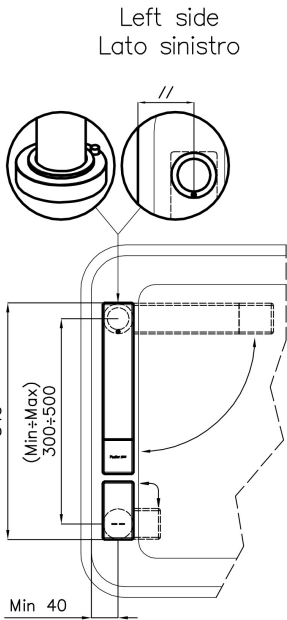

### DETAILS

Material Brass

---

Texture Chromed

---

Rotating angle 360°

---

Strengthening plate Ø44 mm

---

Cartridge With ceramic discs

---

Holes distance See "Cut out drawing"

---

Double hole requested Necessary

---

Mixer hole ø35mm

### Installation sheet - Foglio installazione

Front side—Mixer tap on the left  
 Lato frontale—Miscelatore a sinistra

Right side  
 Lato destro

Front side—Mixer tap on the right  
 Lato frontale—Miscelatore a destra