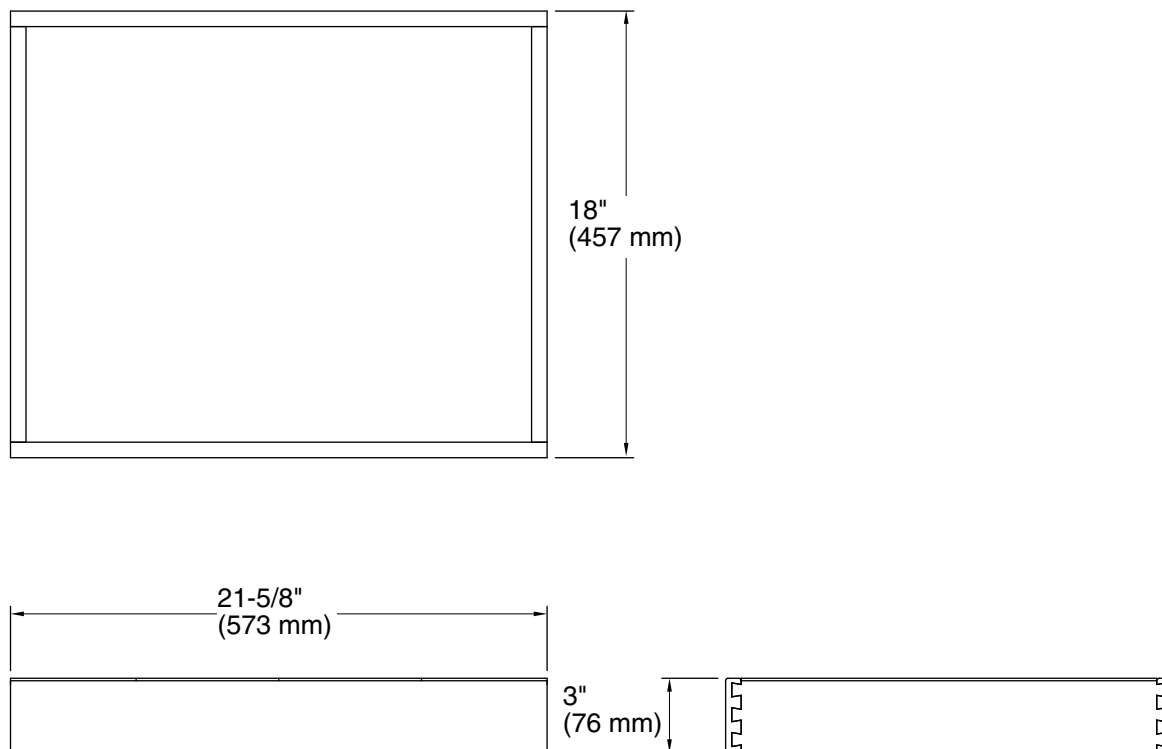

Features

- For use with K-99509 Jacquard®, K-99522 Damask®, and K-99535 Poplin® vanities.
- Catalyzed conversion varnish provides a durable moisture-resistant finish.
- Full-extension 18" (457 mm) depth tray with slow-close under-mount slides for smooth opening.

Available Colors/Finishes

Color tiles intended for reference only.

Color	Code	Description
-------	------	-------------

	1WR	Oxford Maple
--	-----	--------------

Technical Information

All product dimensions are nominal.