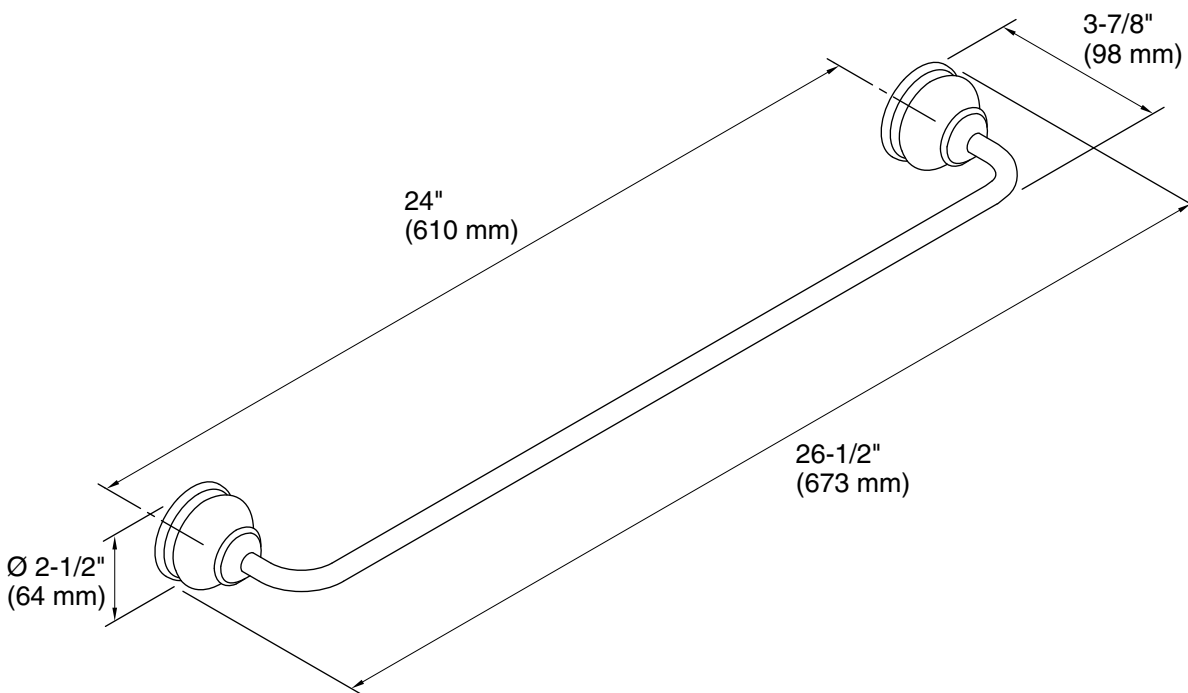

Technical Information

All product dimensions are nominal.

Material: Brass

Notes

Install this product according to the installation guide.

CAUTION: Risk of personal injury. Do not install these products in any area where they are likely to be used inadvertently as a grab bar or support bar. These products are not designed or intended for use as a grab bar or support bar.