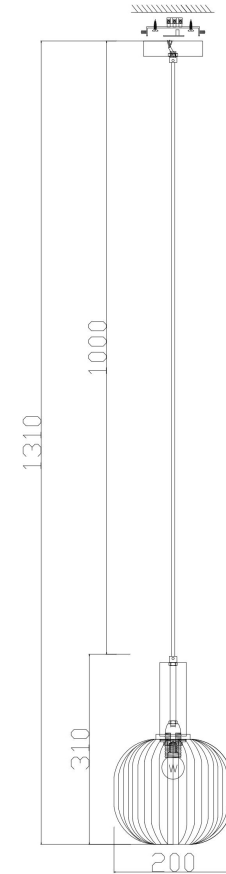

# Instruction

FR8012PL-01BS

1xE27 40W

Model: FR8012PL-01BS  
Collection: Modern Market

Pendant Lamps