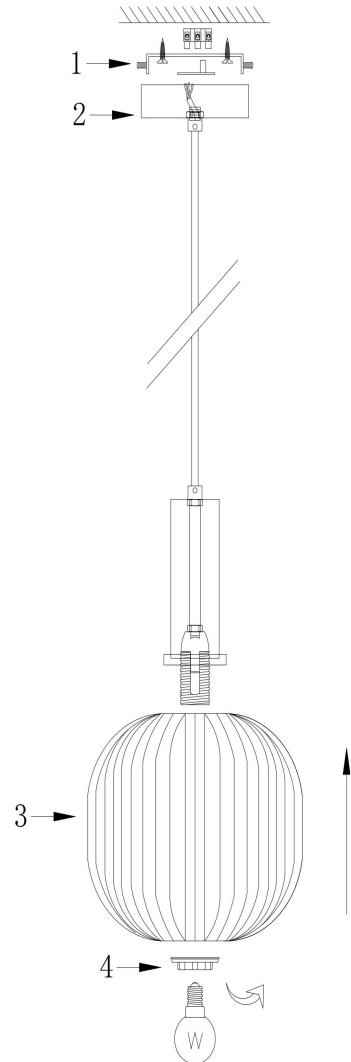

# Instruction

FR8012PL-01BS

1xE27 40W

Model: FR8012PL-01BS  
Collection: Modern Market

Pendant Lamps