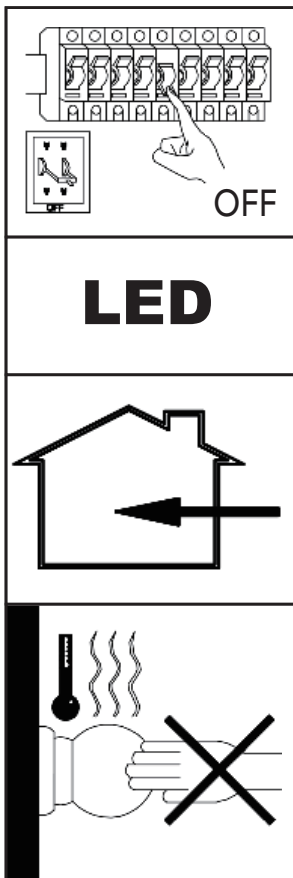

ASSEMBLY INSTRUCTION / ИНСТРУКЦИЯ

A1710PL-1BK	A1720PL-1BK	A1730PL-1BK	A1613PL-1BK	A1640PL-1BK	A2324PL-1BK
A1710PL-1WH	A1720PL-1WH	A1730PL-1WH	A1613PL-1WH	A1640PL-1WH	A2324PL-1WH
A2310PL-1BK	A2320PL-1BK	A2330PL-1BK	A1632PL-1BK	A2315PL-1BK	
A2310PL-1WH	A2320PL-1WH	A2330PL-1WH	A1632PL-1WH	A2315PL-1WH	
A1711PL-1BK	A1721PL-1BK	A1731PL-1BK			
A1711PL-1WH	A1721PL-1WH	A1731PL-1WH			
A2311PL-1BK	A2321PL-1BK	A2331PL-1BK			
A2311PL-1WH	A2321PL-1WH	A2331PL-1WH			

Warning:

1. Turn off the main power at the circuit breaker before installing in order to prevent possible shock;
2. Don't exceed the rated voltage 230V;
3. Don't install on haven't finished ceiling and loose wood ceiling;
4. Do not use corrosive liquids to clean fixture such as acid, and alkaline liquids. Please use soft cloth when cleaning.