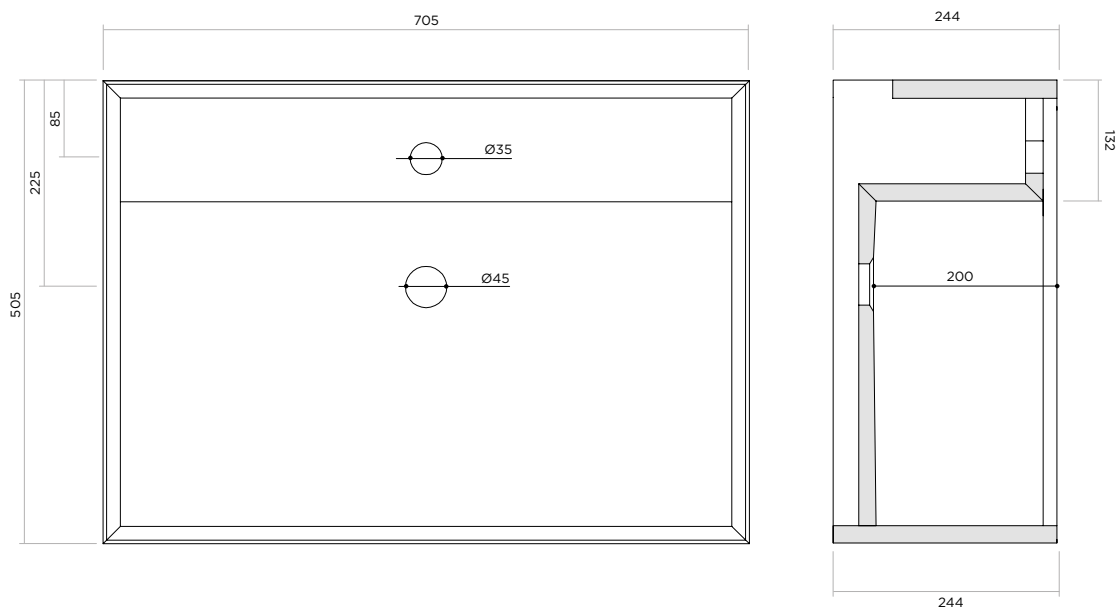

ARBI
BATHROOM

Arbi Arredobagno srl

Via L. Zanussi, 34/A - 33070 Brugnera (PN) - Italy
T. +39 0434 624822 - www.arbiarredobagno.it
info@arbirredobagno.it