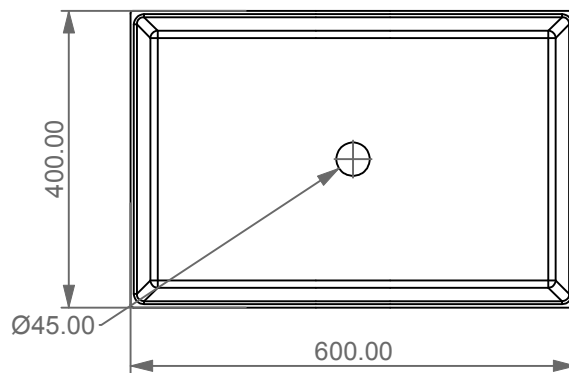

Lavabo Zenith bordo fino, cm 60
Zenith Washbasin cm 60 thin edge

FRONT

LEFT

TOP

SECTION

Designation Lavabo Zenith bordo fino, cm 60 Zenith Washbasin cm 60 thin edge	<p>This drawing including the respected data may neither be duplicated nor modified nor altered without the consent of GSG Ceramic Design. The use of the data/technical drawings take place at users own risk and under exclusion of any liability of GSG Ceramic Design. The dimensions are not binding; products are subject to changes. Measurement shown may be subjected to small variations or are indicative.</p>
Scale 1:10	
cod. ZELAVFS60	

Guida all'installazione dei lavabi d'appoggio centro-piano.

Serie: EASY - ZENITH - LIKE - TOUCH - BOX - TIME - RING - FLUT

Installation guide for free standing countertop washbasins.

Series: EASY - ZENITH - LIKE - TOUCH - BOX - TIME - RING - FLUT