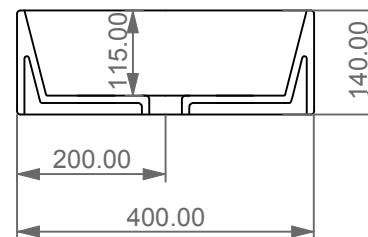

Lavabo Zenith bordo fino, cm 60
Zenith Washbasin cm 60 thin edge

FRONT

LEFT

TOP

SECTION

Designation Lavabo Zenith bordo fino, cm 60 Zenith Washbasin cm 60 thin edge	<p>This drawing including the respected data may neither be duplicated nor modified nor altered without the consent of GSG Ceramic Design. The use of the data/technical drawings take place at users own risk and under exclusion of any liability of GSG Ceramic Design. The dimensions are not binding; products are subject to changes. Measurement shown may be subjected to small variations or are indicative.</p>
Scale 1:10	
cod. ZELAVFS60	

Guida all'installazione dei lavabi d'appoggio centro-piano.

Serie: EASY - ZENITH - LIKE - TOUCH - BOX - TIME - RING - FLUT

Installation guide for free standing countertop washbasins.

Series: EASY - ZENITH - LIKE - TOUCH - BOX - TIME - RING - FLUT