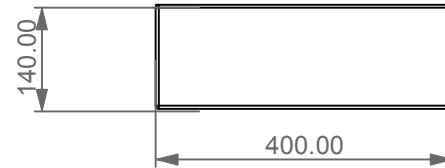

Lavabo Zenith bordo fino, cm 60
Zenith Washbasin cm 60 thin edge

FRONT

LEFT

TOP

SECTION

Designation Lavabo Zenith bordo fino, cm 60 Zenith Washbasin cm 60 thin edge	<p>This drawing including the respected data may neither be duplicated nor modified nor altered without the consent of GSG Ceramic Design. The use of the data/technical drawings take place at users own risk and under exclusion of any liability of GSG Ceramic Design. The dimensions are not binding; products are subject to changes. Measurement shown may be subjected to small variations or are indicative.</p>
Scale 1:10	
cod. ZELAVFS60	

Guida all'installazione dei lavabi d'appoggio centro-piano.

Serie: EASY - ZENITH - LIKE - TOUCH - BOX - TIME - RING - FLUT

Installation guide for free standing countertop washbasins.

Series: EASY - ZENITH - LIKE - TOUCH - BOX - TIME - RING - FLUT