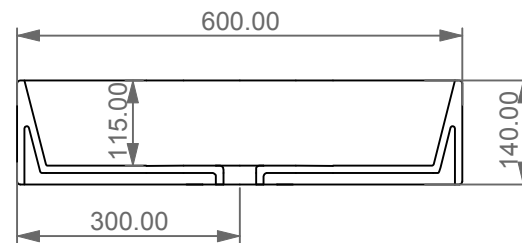

Lavabo Zenith bordo fino, cm 60
Zenith Washbasin cm 60 thin edge

FRONT

LEFT

TOP

SECTION

Designation Lavabo Zenith bordo fino, cm 60 Zenith Washbasin cm 60 thin edge	<p>This drawing including the respected data may neither be duplicated nor modified nor altered without the consent of GSG Ceramic Design. The use of the data/technical drawings take place at users own risk and under exclusion of any liability of GSG Ceramic Design. The dimensions are not binding; products are subject to changes. Measurement shown may be subjected to small variations or are indicative.</p>
Scale 1:10	
cod. ZELAVFS60	

Guida all'installazione dei lavabi d'appoggio centro-piano.

Serie: EASY - ZENITH - LIKE - TOUCH - BOX - TIME - RING - FLUT

Installation guide for free standing countertop washbasins.

Series: EASY - ZENITH - LIKE - TOUCH - BOX - TIME - RING - FLUT