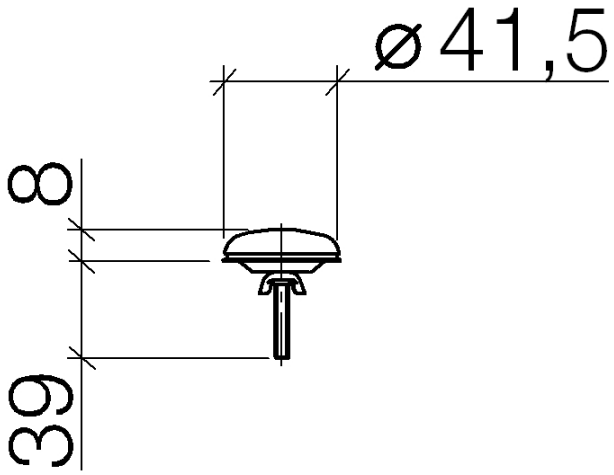

Cover for tap hole - Brushed Platinum

IMO

12 715 970

Fits: IMO, LULU, MADISON, MEM, TARA,
CL.1, LISSÉ, VAIA, META, CYO

	Brushed Platinum	12 715 970-06
	Chrome	12 715 970-00
	brushed chrome	12 715 970-04
	Platinum	12 715 970-08
	Durabass (23kt Gold)	12 715 970-09
	Dark Chrome	12 715 970-19
	Light Gold	12 715 970-26
	Brushed Light Gold	12 715 970-27
	Brushed Durabass (23kt Gold)	12 715 970-28
	Matte Black	12 715 970-33
	Brushed Bronze	12 715 970-42
	Brushed Champagne (22kt Gold)	12 715 970-46
	Champagne (22kt Gold)	12 715 970-47
	Brushed Chrome	12 715 970-93
	Brushed Dark Platinum	12 715 970-99

Cover for tap hole - Brushed Platinum

IMO

12 715 970

12 715 970

12 715 970

Parts for other
finishes can be found
here: [Chrome](#)

Spare parts list