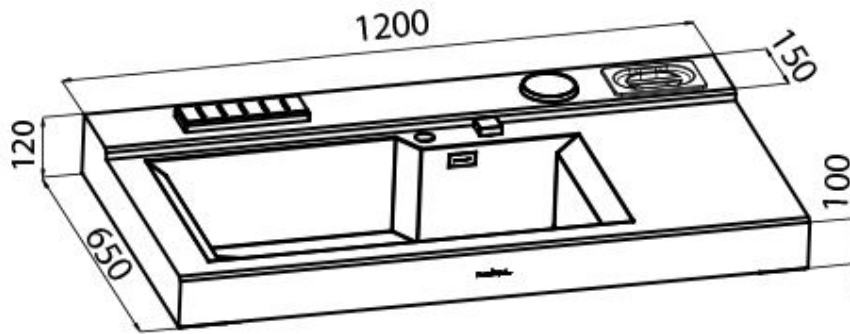

Rangetop for wash GK 3153 000

Rangetop and Top inox

Code: 3153 000

DETAILS

Material	AISI 304 stainless steel
Texture	Satin
Dimensions	1200x650 mm
Standard fittings	Fixing hooks, gasket, drain, overflow and siphon, boxed packing
Mixer holes	2 standard holes
Built-in hole	View technical data sheet (for all Flush-mount / Top-mount models and Under-mount models)
Bowl dimension	730x400 mm
Number of bowls	1 bowl
Waste fitting	Drain with automatic control SPACE

Type

Induction Hob

TECHNICAL DATA

Incasso

①

② ③

OPTIONAL ACCESSORIES

HPDE twin chopping board 8644
100