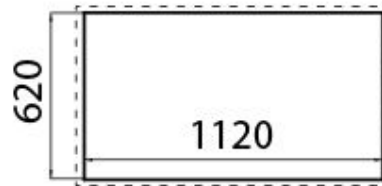

Rangetop for wash GK 3153 000

Rangetop and Top inox

Code: 3153 000

DETAILS

Material	AISI 304 stainless steel
Texture	Satin
Dimensions	1200x650 mm
Standard fittings	Fixing hooks, gasket, drain, overflow and siphon, boxed packing
Mixer holes	2 standard holes
Built-in hole	View technical data sheet (for all Flush-mount / Top-mount models and Under-mount models)
Bowl dimension	730x400 mm
Number of bowls	1 bowl
Waste fitting	Drain with automatic control SPACE

Type

Induction Hob

TECHNICAL DATA

Incasso

①

② ③

OPTIONAL ACCESSORIES

HPDE twin chopping board 8644
100