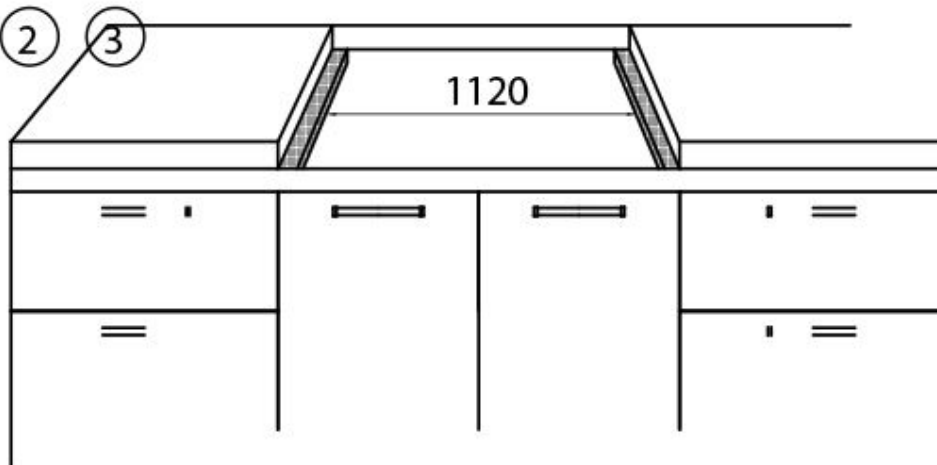

Rangetop for wash GK 3153 000

Rangetop and Top inox

Code: 3153 000

DETAILS

Material	AISI 304 stainless steel
Texture	Satin
Dimensions	1200x650 mm
Standard fittings	Fixing hooks, gasket, drain, overflow and siphon, boxed packing
Mixer holes	2 standard holes
Built-in hole	View technical data sheet (for all Flush-mount / Top-mount models and Under-mount models)
Bowl dimension	730x400 mm
Number of bowls	1 bowl
Waste fitting	Drain with automatic control SPACE

Type

Induction Hob

TECHNICAL DATA

Incasso

①

② ③

OPTIONAL ACCESSORIES

HPDE twin chopping board 8644
100