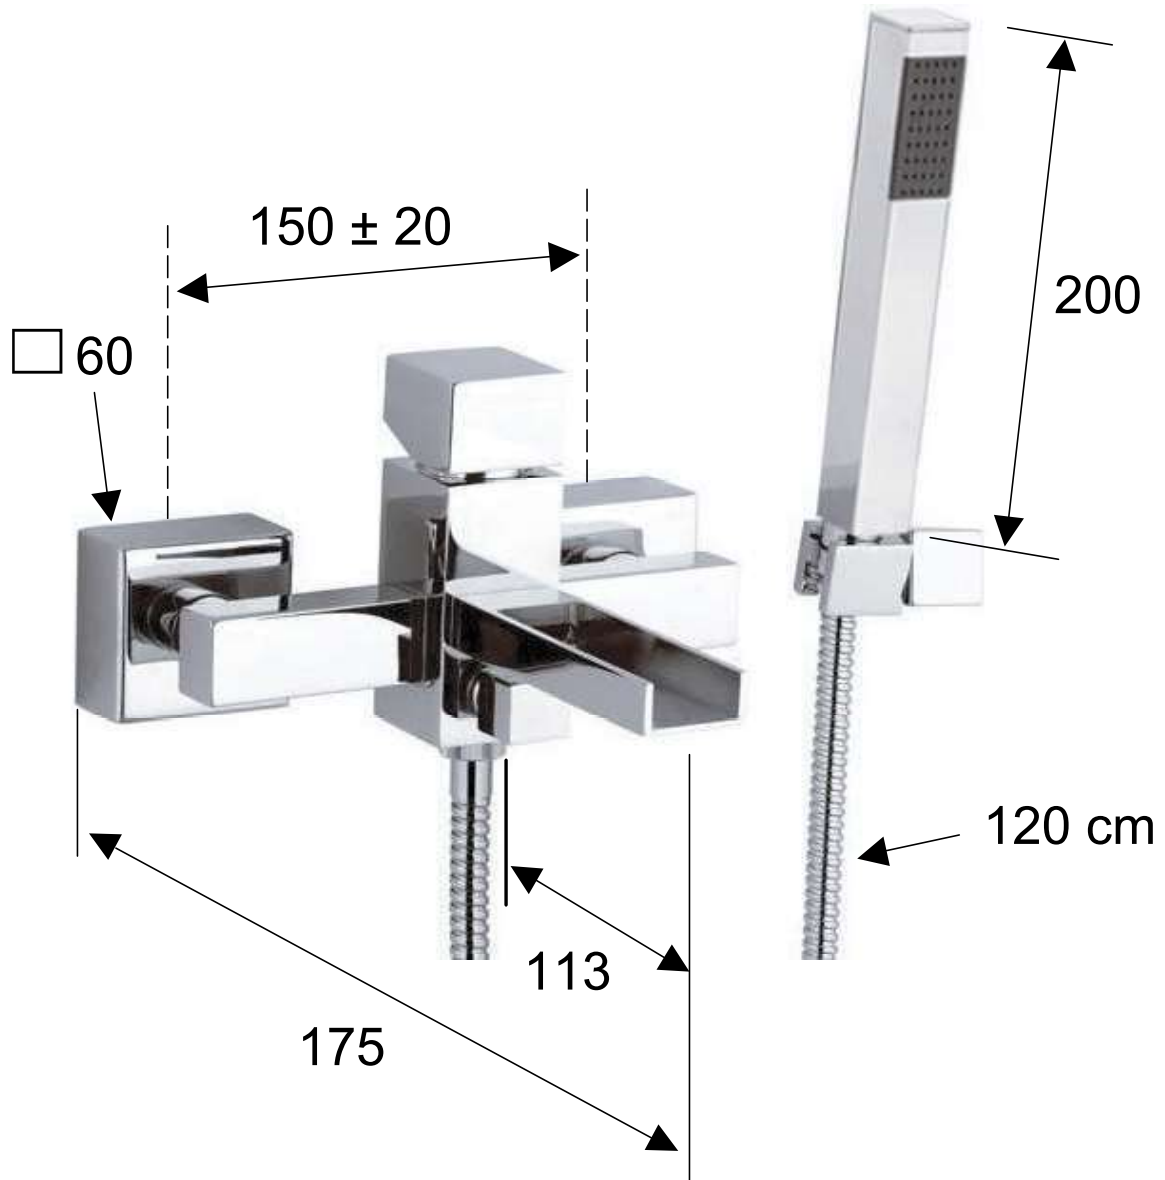

DANIEL

SCHEDA TECNICA TECHNICAL FEATURES

ART. COD.

CW600

MATERIALI / MATERIALS

OTTONE CROMATO / CHROME PLATED BRASS

CROMATURA / CHROME PLATING

UNI EN 248