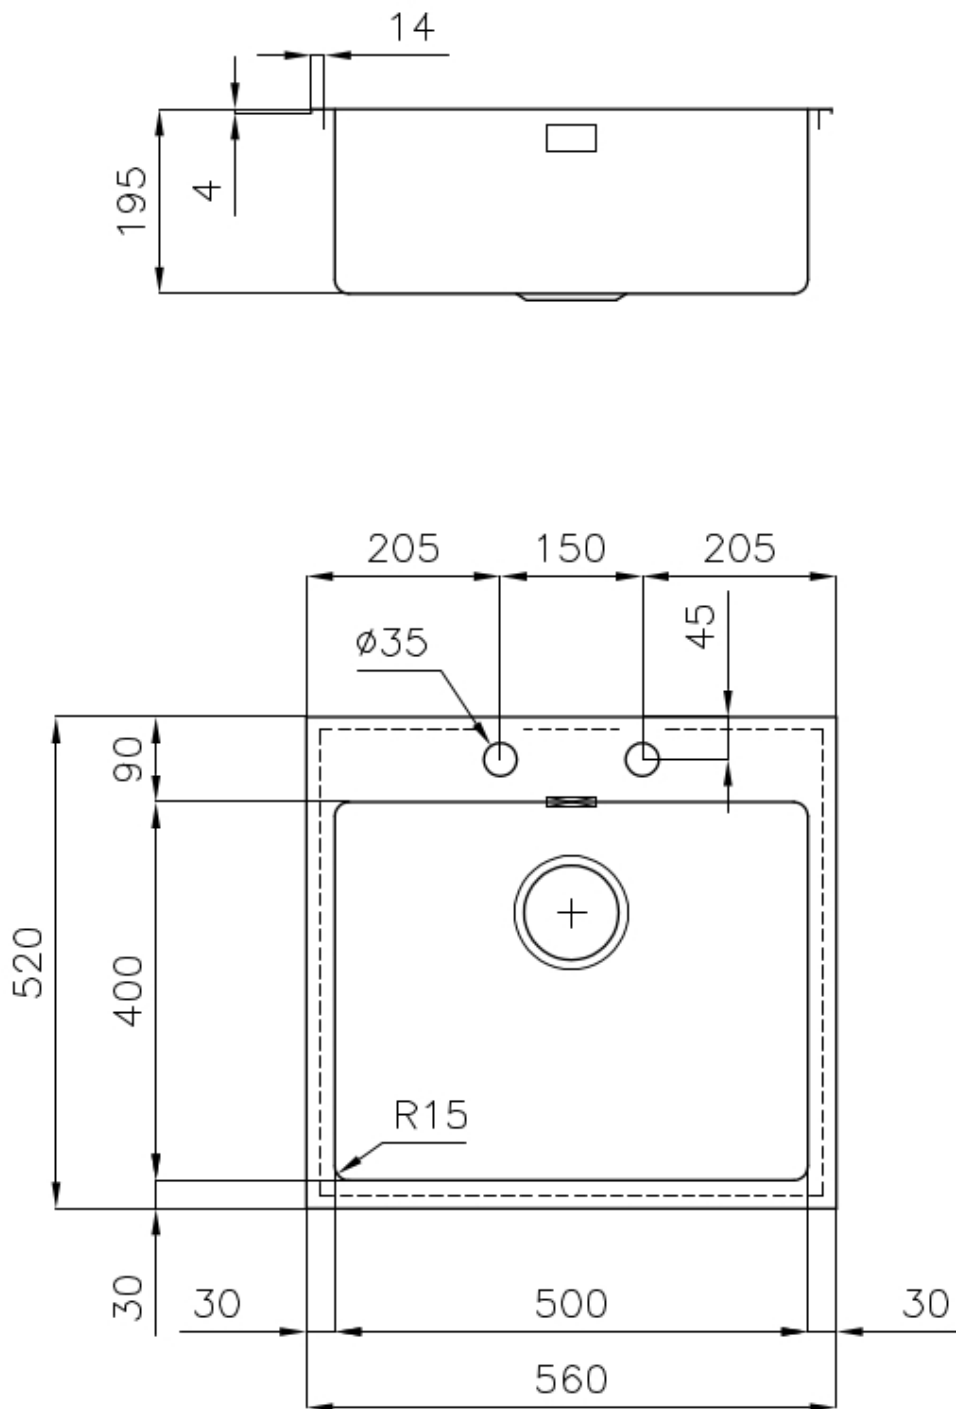

TECHNICAL DATA