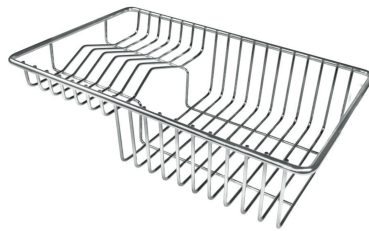

FEATURES

Automatic waste fitting	The waste-fitting with round remote knob is supplied; a practical accessory which makes it unnecessary to get wet in order to drain the water from the bowl.
Basket 3,5" waste fitting	The drain is equipped with a large 3.5" drain, with the practical basket cap that prevents the discharge of solid parts. The 3.5 "drain allows the use of the Foster waste-disposer, compatible with all models.
Deep bowls	This bowls reach an important depth, over 20 cm, thanks to the advanced production technology, that can be offer great capiciency and practicity in all the washing operations.
Double mixer hole	The large tap counter is already fitted with a series of 2 tap holes. In the second hole it is possible to install the remote control of the automatic drain or, alternatively, a practical soap dispenser.
High thickness	1mm thick steel. A significant thickness, which guarantees the maximum sturdiness and durability.
Perimetral overflow	The overflow is always a security on the Foster sinks that prevents the overflow of water in case of oversights. The perimeter drain solution improves aesthetics thanks to its square and essential shape.
Small radius	Bowls with squared shapes with a modern design and an increased capacity, for a minimal aesthetics connected with an extreme practicity.

Iroko-wood chopping board with stainless steel colander 8644 042

Iroko-wood sliding chopping board 8644 041

Iroko-wood twin chopping board
8644 004

Stainless steel colander 8154 000

Stainless steel plate rack 8100 154

Stainless steel plate rack 8100 201

Stainless steel plate rack 8100 303

White bowl 8153 100

Graters kit with ring-holder and
food collection tray 8159 101

Stainless steel perforated tray
8151 000

WARNING:

The accessories 8159101, 8100303,8151000 are only usable in combination with 8644101