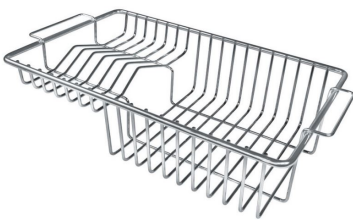

FEATURES

Automatic waste fitting	The waste-fitting with round remote knob is supplied; a practical accessory which makes it unnecessary to get wet in order to drain the water from the bowl.
Basket 3,5" waste fitting	The drain is equipped with a large 3.5" drain, with the practical basket cap that prevents the discharge of solid parts. The 3.5 "drain allows the use of the Foster waste-disposer, compatible with all models.
Deep bowls	This bowls reach an important depth, over 20 cm, thanks to the advanced production technology, that can be offer great capiciency and practicity in all the washing operations.
Double mixer hole	The large tap counter is already fitted with a series of 2 tap holes. In the second hole it is possible to install the remote control of the automatic drain or, alternatively, a practical soap dispenser.
High thickness	1mm thick steel. A significant thickness, which guarantees the maximum sturdiness and durability.
Perimetral overflow	The overflow is always a security on the Foster sinks that prevents the overflow of water in case of oversights. The perimeter drain solution improves aesthetics thanks to its square and essential shape.
Small radius	Bowls with squared shapes with a modern design and an increased capacity, for a minimal aesthetics connected with an extreme practicity.

Iroko-wood chopping board with stainless steel colander 8644 042

Iroko-wood sliding chopping board 8644 041

Iroko-wood twin chopping board
8644 004

Stainless steel colander 8154 000

Stainless steel plate rack 8100 154

Stainless steel plate rack 8100 201

Stainless steel plate rack 8100 303

White bowl 8153 100

Graters kit with ring-holder and
food collection tray 8159 101

Stainless steel perforated tray
8151 000

WARNING:

The accessories 8159101, 8100303,8151000 are only usable in combination with 8644101