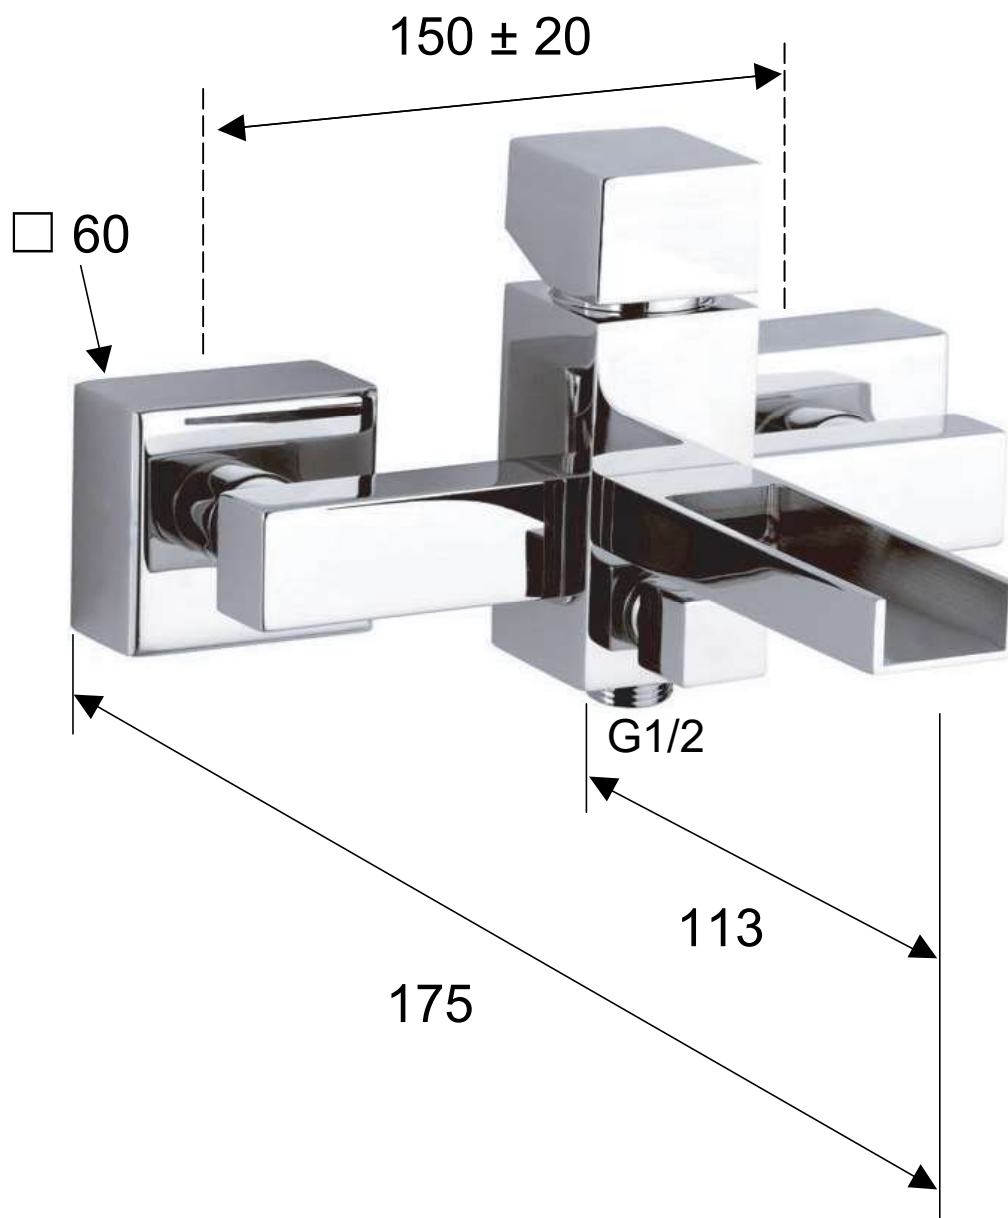

DANIEL

SCHEDA TECNICA TECHNICAL FEATURES

ART. COD.

CW600H

MATERIALI / MATERIALS

OTTONE CROMATO / CHROME PLATED BRASS

CROMATURA / CHROME PLATING

UNI EN 248