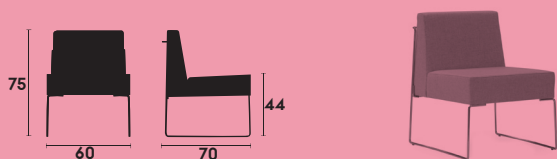

Displaying a single concept in very different versions, it combines the subtlety of the base with the roundness of the seat in an extraordinary way.

The metal structure embraces the back from behind thus increasing the sensation of strength emanating from each piece.

Kalida

Combina de forma extraordinaria la sutileza de la base con la rotundidad del asiento.

Combination of the subtlety of the base and the forthrightness of the seat.

Kalida

**Butaca con y sin brazos
y butaca ancha.**

Lounge chair with and
without armrests.

Kalida

Ref. 601C
Silla. / Chair.

Ref. 602C
Sillón. / Armchair.

Ref. 603C
Butaca. / Lounge chair.

Ref. 603 XL
Butaca ancha. / Lounge chair XL.

Ref. 604C
Butaca brazos. / Lounge armchair.