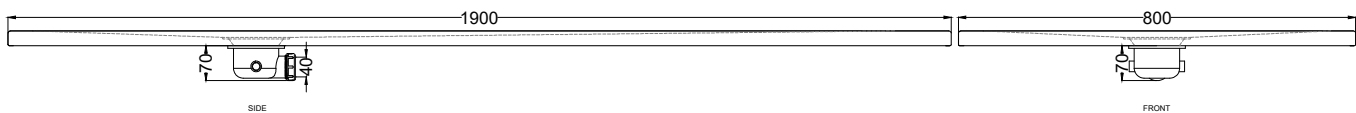

SIDE

FRONT

ATTENZIONE:

Considerato lo spessore estremamente ridotto del piatto doccia Venticinque (soltanto 2,5 cm), si fa notare che la pendenza degli stessi risulta ovviamente limitata e minore rispetto ad un piatto doccia di più alto spessore, con conseguente minor deflusso d'acqua. Non è consigliato quindi l'uso di questo prodotto in combinazione con pareti doccia walk-in.

ATTENTION:

In accordance to the extremely reduced thickness of the Venticinque shower tray (just 2,5 cm), it is noteworthy that the overall slope of the surface is obviously limited and less steep than on a thicker shower tray, resulting in less water outflow speed. We therefore advise against the use of this product in combination with walk-in shower walls.