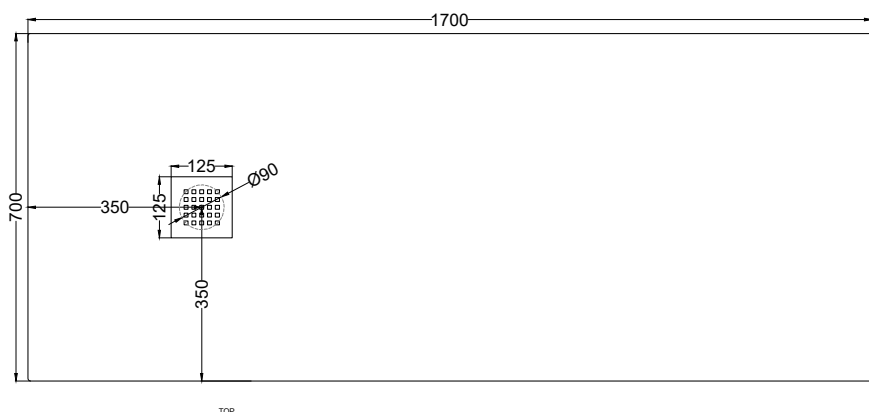

Venticinque - art. PDR17070

piatto doccia reversibile h2,5 / reversible h2,5 shower tray

cielo
handmade in Italy

PESO NETTO/NET WEIGHT: 43,30 Kg

FINITURE

FINISHES

- **Bianco Matt -Matt White**
- **Nero Matt -Matt Black**
- **Ardesia Matt**
- **Cemento Matt**
- **Grigio Matt**
- **Crema Matt**

ACCESSORI/ACCESSORIES:

Griglietta e sifone inclusi / *Grate and siphon included*

NOTE/NOTES

tutti i lati smaltati \ *all the enamelled sides*

Febbraio 2021

ATTENZIONE:

Considerato lo spessore estremamente ridotto del piatto doccia Venticinque (soltanto 2,5 cm), si fa notare che la pendenza degli stessi risulta ovviamente limitata e minore rispetto ad un piatto doccia di più alto spessore, con conseguente minor deflusso d'acqua. Non è consigliato quindi l'uso di questo prodotto in combinazione con pareti doccia walk-in.

ATTENTION: