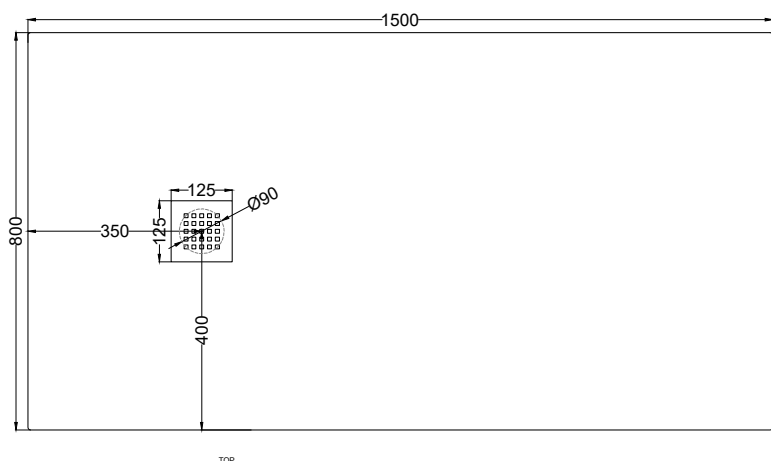

Venticinque - art. PDR15080

piatto doccia reversibile h2,5 / reversible h2,5 shower tray

cielo
handmade in Italy

PESO NETTO/NET WEIGHT: 43,70 Kg

FINITURE

FINISHES

- ☐ Bianco Matt - Matt White
- ☐ Nero Matt - Matt Black
- ☐ Ardesia Matt
- ☐ Cemento Matt
- ☐ Grigio Matt
- ☐ Crema Matt

ACCESSORI/ACCESSORIES:

Griglietta e sifone inclusi / Grate and siphon included

NOTE/NOTES

tutti i lati smaltati \
all the enamelled sides

Febbraio 2021

ATTENZIONE:

Considerato lo spessore estremamente ridotto del piatto doccia Venticinque (soltanto 2,5 cm), si fa notare che la pendenza degli stessi risulta ovviamente limitata e minore rispetto ad un piatto doccia di più alto spessore, con conseguente minor deflusso d'acqua. Non è consigliato quindi l'uso di questo prodotto in combinazione con pareti doccia walk-in.

ATTENTION: