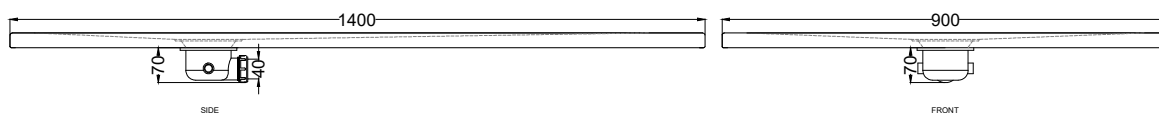

SIDE

FRONT

ATTENZIONE:

Considerato lo spessore estremamente ridotto del piatto doccia Venticinque (soltanto 2,5 cm), si fa notare che la pendenza degli stessi risulta ovviamente limitata e minore rispetto ad un piatto doccia di più alto spessore, con conseguente minor deflusso d'acqua. Non è consigliato quindi l'uso di questo prodotto in combinazione con pareti doccia walk-in.

ATTENTION: