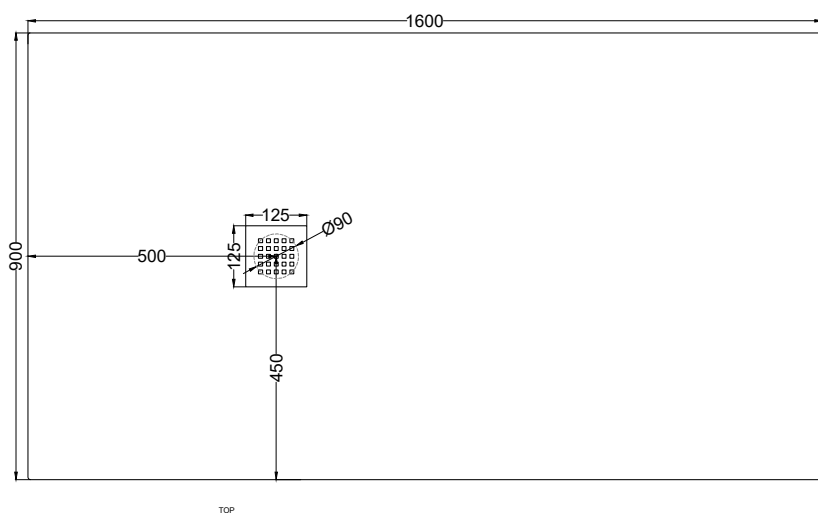

Venticinque - art. PDR16090

piatto doccia reversibile h2,5 / reversible h2,5 shower tray

cielo
handmade in Italy

PESO NETTO/NET WEIGHT: 52,40 Kg

ACCESSORI/ACCESSORIES:

Griglietta e sifone inclusi / *Grate and siphon included*

FINITURE

FINISHES

- ☐ Bianco Matt - *Matt White*
- ☐ Nero Matt - *Matt Black*
- ☐ Ardesia Matt
- ☐ Cemento Matt
- ☐ Grigio Matt
- ☐ Crema Matt

NOTE/NOTES

tutti i lati smaltati \ *all the enamelled sides*

Febbraio 2021

ATTENZIONE:

Considerato lo spessore estremamente ridotto del piatto doccia Venticinque (soltanto 2,5 cm), si fa notare che la pendenza degli stessi risulta ovviamente limitata e minore rispetto ad un piatto doccia di più alto spessore, con conseguente minor deflusso d'acqua. Non è consigliato quindi l'uso di questo prodotto in combinazione con pareti doccia walk-in.

ATTENTION: