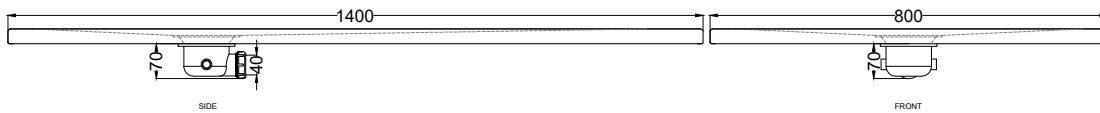

SIDE

FRONT

ATTENZIONE:

Considerato lo spessore estremamente ridotto del piatto doccia Venticinque (soltanto 2,5 cm), si fa notare che la pendenza degli stessi risulta ovviamente limitata e minore rispetto ad un piatto doccia di più alto spessore, con conseguente minor deflusso d'acqua. Non è consigliato quindi l'uso di questo prodotto in combinazione con pareti doccia walk-in.

ATTENTION:

In accordance to the extremely reduced thickness of the Venticinque shower tray (just 2,5 cm), it is noteworthy that the overall slope of the surface is obviously limited and less steep than on a thicker shower tray, resulting in less water outflow speed. We therefore advise against the use of this product in combination with walk-in shower walls.