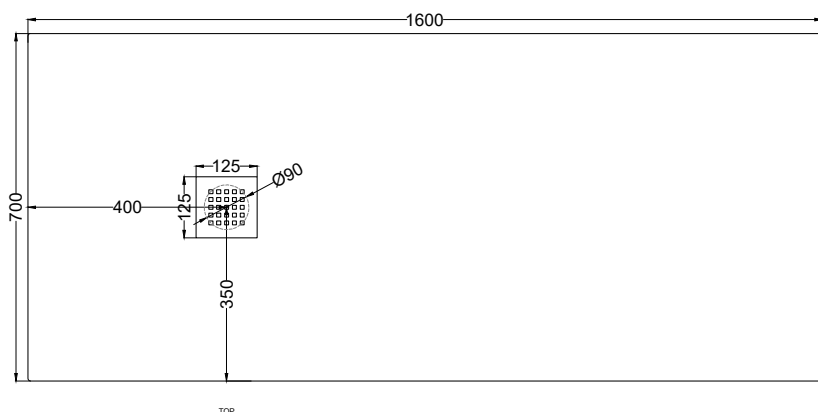

Venticinque - art. PDR16070

piatto doccia reversibile h2,5 / reversible h2,5 shower tray

cielo
handmade in Italy

PESO NETTO/NET WEIGHT: 40,80 Kg

FINITURE

FINISHES

- ☐ Bianco Matt -Matt White
- ☐ Nero Matt -Matt Black
- ☐ Ardesia Matt
- ☐ Cemento Matt
- ☐ Grigio Matt
- ☐ Crema Matt

ACCESSORI/ACCESSORIES:

Griglietta e sifone inclusi / Grate and siphon included

NOTE/NOTES

tutti i lati smaltati \
all the enamelled sides

Febbraio 2021

ATTENZIONE:

Considerato lo spessore estremamente ridotto del piatto doccia Venticinque (soltanto 2,5 cm), si fa notare che la pendenza degli stessi risulta ovviamente limitata e minore rispetto ad un piatto doccia di più alto spessore, con conseguente minor deflusso d'acqua. Non è consigliato quindi l'uso di questo prodotto in combinazione con pareti doccia walk-in.

ATTENTION:

In according to the extremely reduced thickness of the Venticinque shower tray (just 2,5 cm), it is noteworthy that the overall slope of the surface is obviously limited and less steep than on a thicker shower tray, resulting in less water outflow speed. We therefore advise against the use of this product in combination with walk-in shower walls.