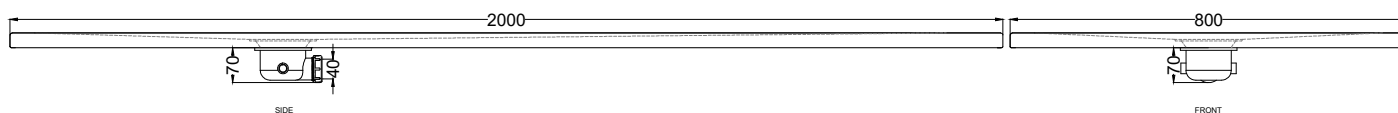

SIDE

FRONT

ATTENZIONE:

Considerato lo spessore estremamente ridotto del piatto doccia Venticinque (soltanto 2,5 cm), si fa notare che la pendenza degli stessi risulta ovviamente limitata e minore rispetto ad un piatto doccia di più alto spessore, con conseguente minor deflusso d'acqua. Non è consigliato quindi l'uso di questo prodotto in combinazione con pareti doccia walk-in.

ATTENTION: