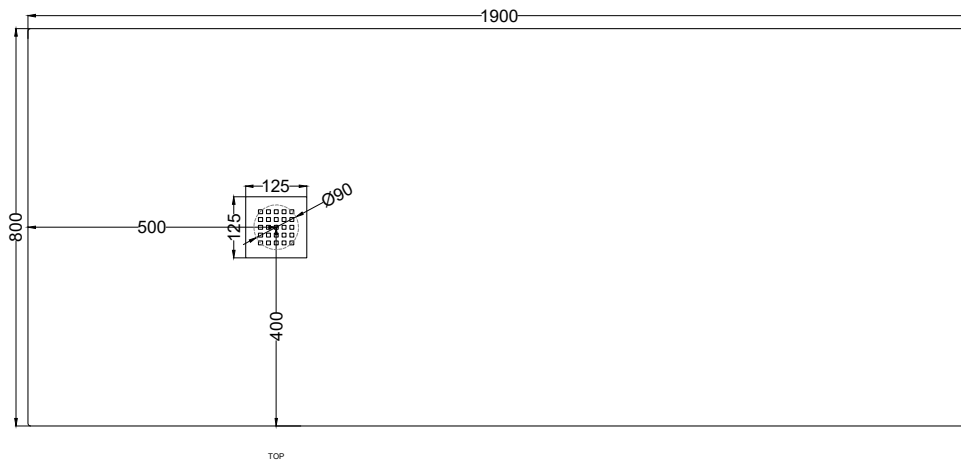

Venticinque - art. PDR19080

piatto doccia reversibile h2,5 / reversible h2,5 shower tray

cielo
handmade in Italy

PESO NETTO/NET WEIGHT: 55,30 Kg

ACCESSORI/ACCESSORIES:

Griglietta e sifone inclusi / *Grate and siphon included*

FINITURE

FINISHES

- ☐ Bianco Matt - *Matt White*
- ☐ Nero Matt - *Matt Black*
- ☐ Ardesia Matt
- ☐ Cemento Matt
- ☐ Grigio Matt
- ☐ Crema Matt

NOTE/NOTES

tutti i lati smaltati \ *all the enamelled sides*

Febbraio 2021

TOP