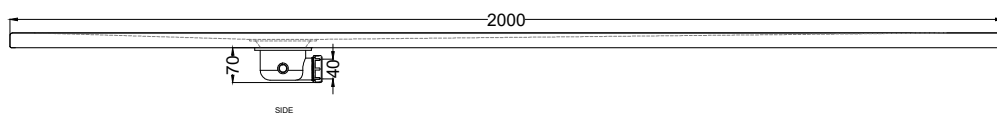

Venticinque - art. PDR20090

piatto doccia reversibile h2,5 / reversible h2,5 shower tray

cielo
handmade in Italy

PESO NETTO/NET WEIGHT: 65,50 Kg

ACCESSORI/ACCESSORIES:

Griglietta e sifone inclusi / *Grate and siphon included*

FINITURE

FINISHES

- ☐ Bianco Matt - *Matt White*
- ☐ Nero Matt - *Matt Black*
- ☐ Ardesia Matt
- ☐ Cemento Matt
- ☐ Grigio Matt
- ☐ Crema Matt

NOTE/NOTES

tutti i lati smaltati \ *all the enamelled sides*

Febbraio 2021

TOP

SIDE

FRONT

ATTENZIONE:

Considerato lo spessore estremamente ridotto del piatto doccia Venticinque (soltanto 2,5 cm), si fa notare che la pendenza degli stessi risulta ovviamente limitata e minore rispetto ad un piatto doccia di più alto spessore, con conseguente minor deflusso d'acqua. Non è consigliato quindi l'uso di questo prodotto in combinazione con pareti doccia walk-in.

ATTENTION: