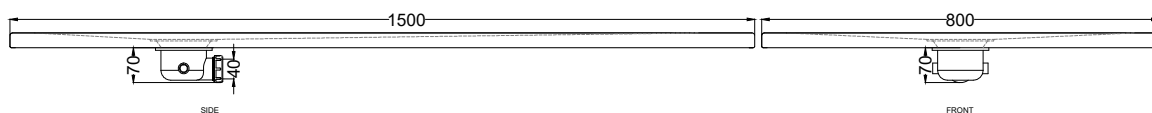

Venticinque - art. PDR15080

piatto doccia reversibile h2,5 / reversible h2,5 shower tray

cielo
handmade in Italy

PESO NETTO/NET WEIGHT: 43,70 Kg

FINITURE

FINISHES

- ☐ Bianco Matt - Matt White
- ☐ Nero Matt - Matt Black
- ☐ Ardesia Matt
- ☐ Cemento Matt
- ☐ Grigio Matt
- ☐ Crema Matt

ACCESSORI/ACCESSORIES:

Griglietta e sifone inclusi / Grate and siphon included

NOTE/NOTES

tutti i lati smaltati \
all the enamelled sides

Febbraio 2021

ATTENZIONE:

Considerato lo spessore estremamente ridotto del piatto doccia Venticinque (soltanto 2,5 cm), si fa notare che la pendenza degli stessi risulta ovviamente limitata e minore rispetto ad un piatto doccia di più alto spessore, con conseguente minor deflusso d'acqua. Non è consigliato quindi l'uso di questo prodotto in combinazione con pareti doccia walk-in.

ATTENTION: