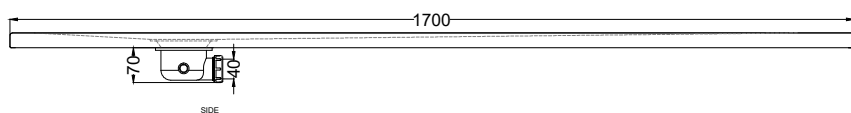

Venticinque - art. PDR17070

piatto doccia reversibile h2,5 / reversible h2,5 shower tray

cielo
handmade in Italy

PESO NETTO/NET WEIGHT: 43,30 Kg

FINITURE

FINISHES

- **Bianco Matt -Matt White**
- **Nero Matt -Matt Black**
- **Ardesia Matt**
- **Cemento Matt**
- **Grigio Matt**
- **Crema Matt**

ACCESSORI/ACCESSORIES:

Griglietta e sifone inclusi / *Grate and siphon included*

NOTE/NOTES

tutti i lati smaltati \ *all the enamelled sides*

Febbraio 2021

ATTENZIONE:

Considerato lo spessore estremamente ridotto del piatto doccia Venticinque (soltanto 2,5 cm), si fa notare che la pendenza degli stessi risulta ovviamente limitata e minore rispetto ad un piatto doccia di più alto spessore, con conseguente minor deflusso d'acqua. Non è consigliato quindi l'uso di questo prodotto in combinazione con pareti doccia walk-in.

ATTENTION: