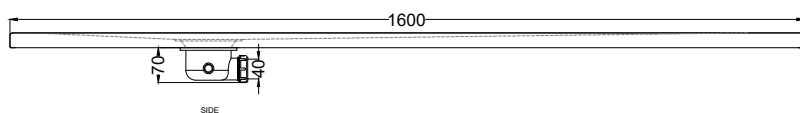

Venticinque - art. PDR16070

piatto doccia reversibile h2,5 / reversible h2,5 shower tray

cielo
handmade in Italy

PESO NETTO/NET WEIGHT: 40,80 Kg

FINITURE

FINISHES

- ☐ Bianco Matt -Matt White
- ☐ Nero Matt -Matt Black
- ☐ Ardesia Matt
- ☐ Cemento Matt
- ☐ Grigio Matt
- ☐ Crema Matt

ACCESSORI/ACCESSORIES:

Griglietta e sifone inclusi / Grate and siphon included

NOTE/NOTES

tutti i lati smaltati \
all the enamelled sides

Febbraio 2021

ATTENZIONE:

Considerato lo spessore estremamente ridotto del piatto doccia Venticinque (soltanto 2,5 cm), si fa notare che la pendenza degli stessi risulta ovviamente limitata e minore rispetto ad un piatto doccia di più alto spessore, con conseguente minor deflusso d'acqua. Non è consigliato quindi l'uso di questo prodotto in combinazione con pareti doccia walk-in.

ATTENTION:

In according to the extremely reduced thickness of the Venticinque shower tray (just 2,5 cm), it is noteworthy that the overall slope of the surface is obviously limited and less steep than on a thicker shower tray, resulting in less water outflow speed. We therefore advise against the use of this product in combination with walk-in shower walls.