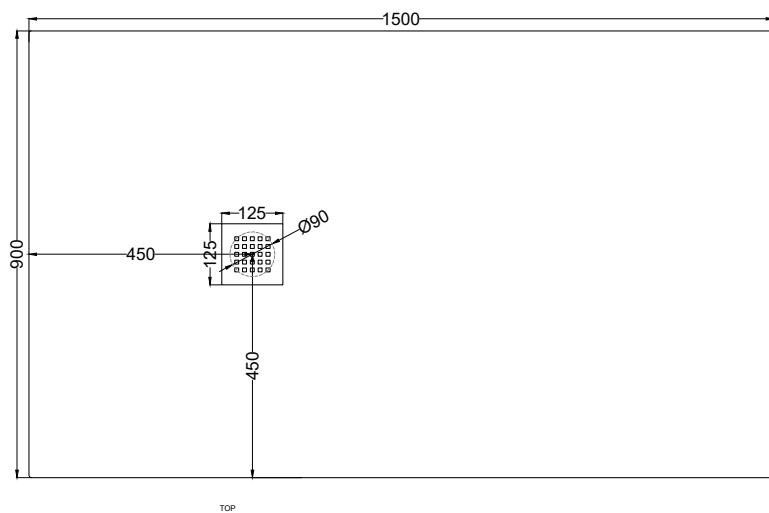

Venticinque - art. PDR15090

piatto doccia reversibile h2,5 / reversible h2,5 shower tray

cielo
handmade in Italy

PESO NETTO/NET WEIGHT: 49,20 Kg

ACCESSORI/ACCESSORIES:

Griglietta e sifone inclusi / *Grate and siphon included*

FINITURE

FINISHES

- ☐ Bianco Matt - *Matt White*
- ☐ Nero Matt - *Matt Black*
- ☐ Ardesia Matt
- ☐ Cemento Matt
- ☐ Grigio Matt
- ☐ Crema Matt

NOTE/NOTES

tutti i lati smaltati \ *all the enamelled sides*

Febbraio 2021

ATTENZIONE:

Considerato lo spessore estremamente ridotto del piatto doccia Venticinque (soltanto 2,5 cm), si fa notare che la pendenza degli stessi risulta ovviamente limitata e minore rispetto ad un piatto doccia di più alto spessore, con conseguente minor deflusso d'acqua. Non è consigliato quindi l'uso di questo prodotto in combinazione con pareti doccia walk-in.

ATTENTION:

In accordance to the extremely reduced thickness of the Venticinque shower tray (just 2,5 cm), it is noteworthy that the overall slope of the surface is obviously limited and less steep than on a thicker shower tray, resulting in less water outflow speed. We therefore advise against the use of this product in combination with walk-in shower walls.