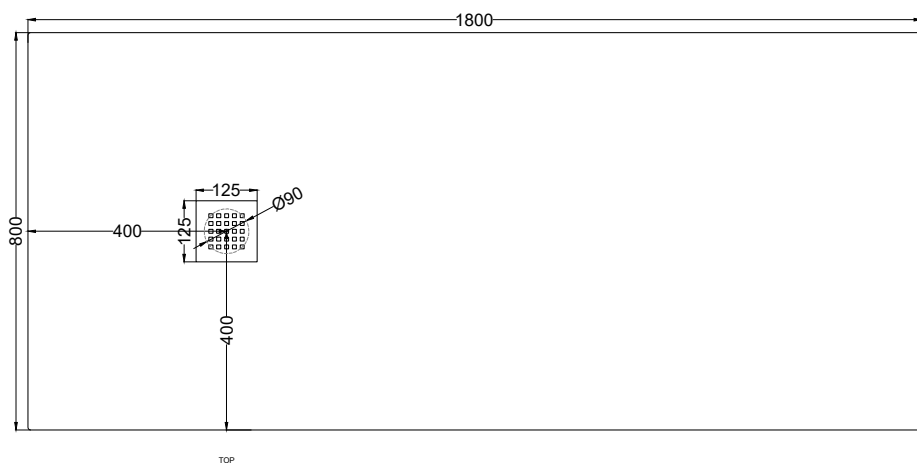

Venticinque - art. PDR18080

piatto doccia reversibile h2,5 / reversible h2,5 shower tray

cielo
handmade in Italy

PESO NETTO/NET WEIGHT: 52,40 Kg

ACCESSORI/ACCESSORIES:

Griglietta e sifone inclusi / *Grate and siphon included*

FINITURE

FINISHES

- **Bianco Matt -Matt White**
- **Nero Matt -Matt Black**
- **Ardesia Matt**
- **Cemento Matt**
- **Grigio Matt**
- **Crema Matt**

NOTE/NOTES

tutti i lati smaltati \ *all the enamelled sides*

Febbraio 2021

ATTENZIONE:

Considerato lo spessore estremamente ridotto del piatto doccia Venticinque (soltanto 2,5 cm), si fa notare che la pendenza degli stessi risulta ovviamente limitata e minore rispetto ad un piatto doccia di più alto spessore, con conseguente minor deflusso d'acqua. Non è consigliato quindi l'uso di questo prodotto in combinazione con pareti doccia walk-in.

ATTENTION: