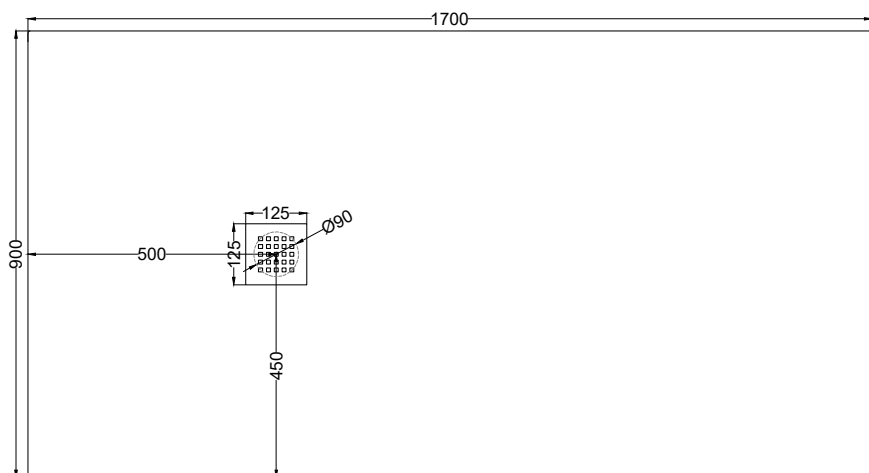

Venticinque - art. PDR17090

piatto doccia reversibile h2,5 / reversible h2,5 shower tray

cielo
handmade in Italy

PESO NETTO/NET WEIGHT: 56,70 Kg

ACCESSORI/ACCESSORIES:

Griglietta e sifone inclusi / *Grate and siphon included*

FINITURE

FINISHES

- ☐ Bianco Matt - *Matt White*
- ☐ Nero Matt - *Matt Black*
- ☐ Ardesia Matt
- ☐ Cemento Matt
- ☐ Grigio Matt
- ☐ Crema Matt

NOTE/NOTES

tutti i lati smaltati \ *all the enamelled sides*

Febbraio 2021

TOP