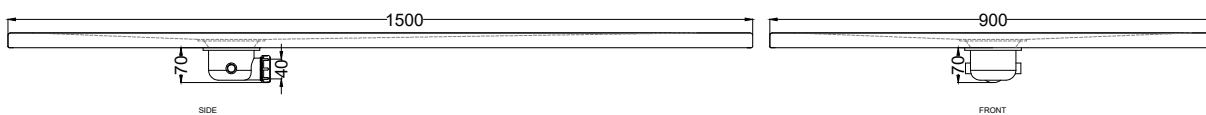

Venticinque - art. PDR15090

piatto doccia reversibile h2,5 / reversible h2,5 shower tray

cielo
handmade in Italy

PESO NETTO/NET WEIGHT: 49,20 Kg

ACCESSORI/ACCESSORIES:

Griglietta e sifone inclusi / *Grate and siphon included*

FINITURE

FINISHES

- ☐ Bianco Matt - *Matt White*
- ☐ Nero Matt - *Matt Black*
- ☐ Ardesia Matt
- ☐ Cemento Matt
- ☐ Grigio Matt
- ☐ Crema Matt

NOTE/NOTES

tutti i lati smaltati \ *all the enamelled sides*

Febbraio 2021

ATTENZIONE:

Considerato lo spessore estremamente ridotto del piatto doccia Venticinque (soltanto 2,5 cm), si fa notare che la pendenza degli stessi risulta ovviamente limitata e minore rispetto ad un piatto doccia di più alto spessore, con conseguente minor deflusso d'acqua. Non è consigliato quindi l'uso di questo prodotto in combinazione con pareti doccia walk-in.

ATTENTION:

In accordance to the extremely reduced thickness of the Venticinque shower tray (just 2,5 cm), it is noteworthy that the overall slope of the surface is obviously limited and less steep than on a thicker shower tray, resulting in less water outflow speed. We therefore advise against the use of this product in combination with walk-in shower walls.