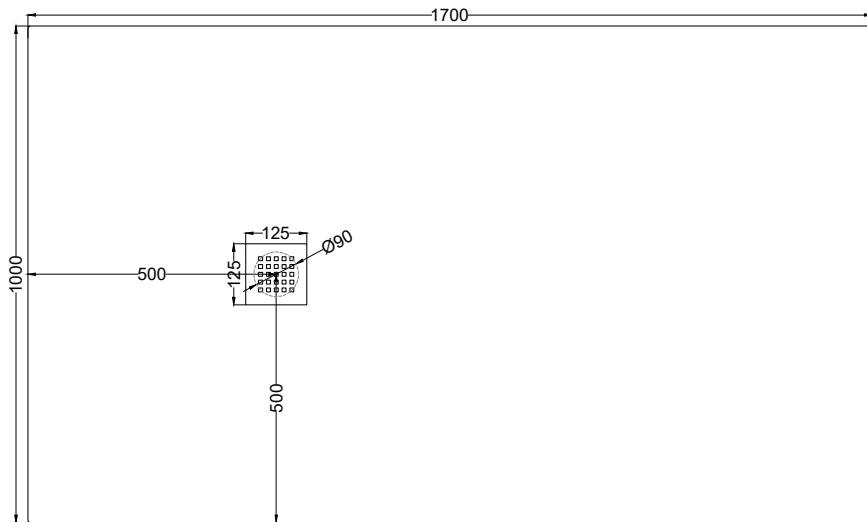

Venticinque - art. PDR170100

piatto doccia reversibile h2,5 / reversible h2,5 shower tray

cielo
handmade in Italy

PESO NETTO/NET WEIGHT: 61,90 Kg

ACCESSORI/ACCESSORIES:

Griglietta e sifone inclusi / *Grate and siphon included*

FINITURE

FINISHES

- ☐ Bianco Matt - *Matt White*
- ☐ Nero Matt - *Matt Black*
- ☐ Ardesia Matt
- ☐ Cemento Matt
- ☐ Grigio Matt
- ☐ Crema Matt

NOTE/NOTES

tutti i lati smaltati \ *all the enamelled sides*

Febbraio 2021

TOP