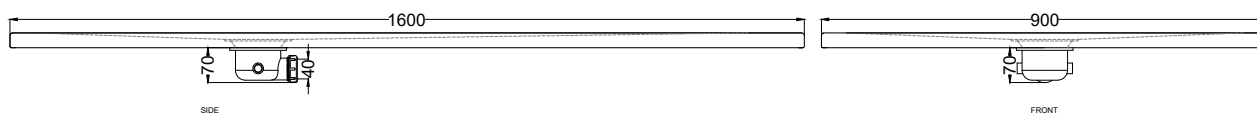

Venticinque - art. PDR16090

piatto doccia reversibile h2,5 / reversible h2,5 shower tray

cielo
handmade in Italy

PESO NETTO/NET WEIGHT: 52,40 Kg

ACCESSORI/ACCESSORIES:

Griglietta e sifone inclusi / *Grate and siphon included*

FINITURE

FINISHES

- ☐ Bianco Matt - *Matt White*
- ☐ Nero Matt - *Matt Black*
- ☐ Ardesia Matt
- ☐ Cemento Matt
- ☐ Grigio Matt
- ☐ Crema Matt

NOTE/NOTES

tutti i lati smaltati \ *all the enamelled sides*

Febbraio 2021

ATTENZIONE:

Considerato lo spessore estremamente ridotto del piatto doccia Venticinque (soltanto 2,5 cm), si fa notare che la pendenza degli stessi risulta ovviamente limitata e minore rispetto ad un piatto doccia di più alto spessore, con conseguente minor deflusso d'acqua. Non è consigliato quindi l'uso di questo prodotto in combinazione con pareti doccia walk-in.

ATTENTION: