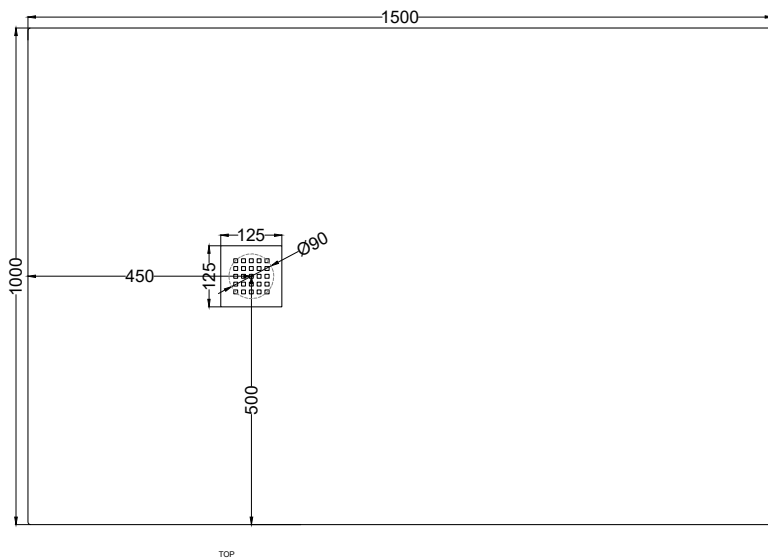

Venticinque - art. PDR150100

piatto doccia reversibile h2,5 / reversible h2,5 shower tray

cielo
handmade in Italy

PESO NETTO/NET WEIGHT: 54,60 Kg

ACCESSORI/ACCESSORIES:

Griglietta e sifone inclusi / *Grate and siphon included*

FINITURE

FINISHES

- ☐ Bianco Matt - *Matt White*
- ☐ Nero Matt - *Matt Black*
- ☐ Ardesia Matt
- ☐ Cemento Matt
- ☐ Grigio Matt
- ☐ Crema Matt

NOTE/NOTES

tutti i lati smaltati \ *all the enamelled sides*

Febbraio 2021

TOP