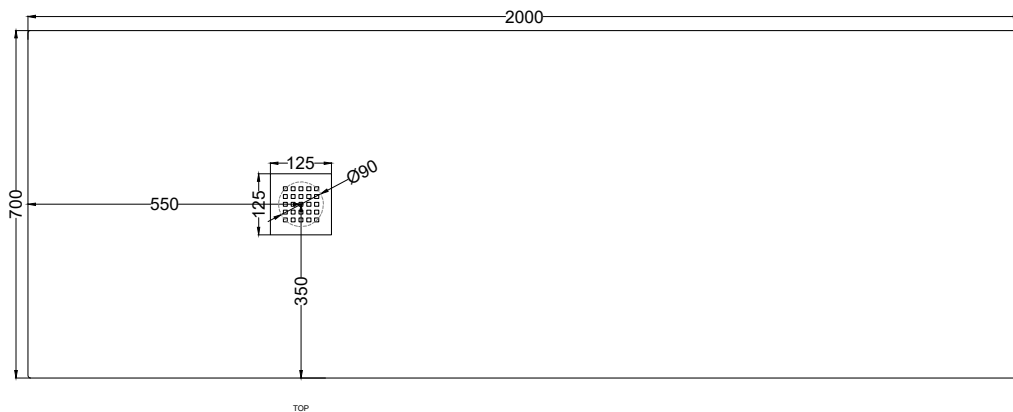

Venticinque - art. PDR20070

piatto doccia reversibile h2,5 / reversible h2,5 shower tray

cielo
handmade in Italy

PESO NETTO/NET WEIGHT: 51,00 Kg

FINITURE

FINISHES

- ☐ Bianco Matt -Matt White
- ☐ Nero Matt -Matt Black
- ☐ Ardesia Matt
- ☐ Cemento Matt
- ☐ Grigio Matt
- ☐ Crema Matt

ACCESSORI/ACCESSORIES:

Griglietta e sifone inclusi / Grate and siphon included

NOTE/NOTES

tutti i lati smaltati \
all the enamelled sides

Febbraio 2021

TOP