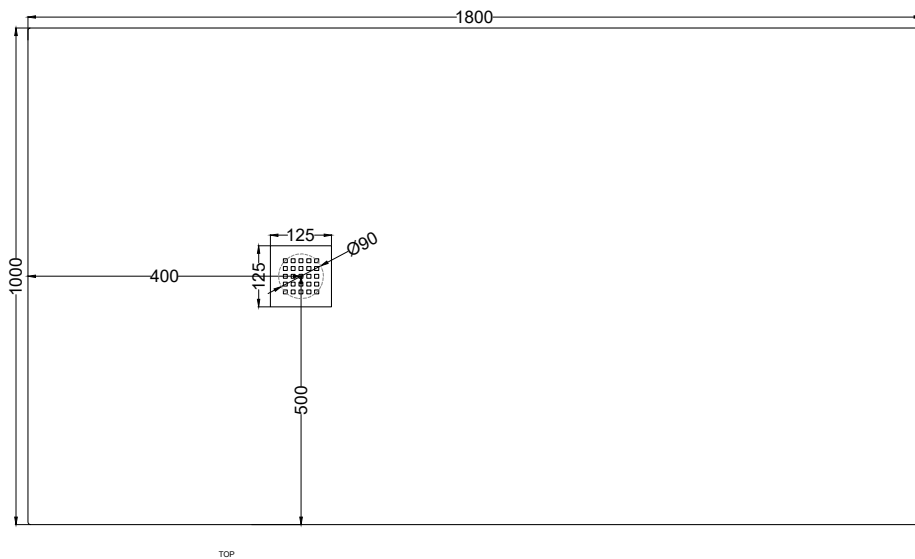

Venticinque - art. PDR180100

piatto doccia reversibile h2,5 / reversible h2,5 shower tray

cielo
handmade in Italy

PESO NETTO/NET WEIGHT: 65,50 Kg

ACCESSORI/ACCESSORIES:

Griglietta e sifone inclusi / Grate and siphon included

FINITURE

FINISHES

- ☐ Bianco Matt - Matt White
- ☐ Nero Matt - Matt Black
- ☐ Ardesia Matt
- ☐ Cemento Matt
- ☐ Grigio Matt
- ☐ Crema Matt

NOTE/NOTES

tutti i lati smaltati \
all the enamelled sides

Novembre 2021

TOP

SIDE

FRONT

ATTENZIONE:

Considerato lo spessore estremamente ridotto del piatto doccia Venticinque (soltanto 2,5 cm), si fa notare che la pendenza degli stessi risulta ovviamente limitata e minore rispetto ad un piatto doccia di più alto spessore, con conseguente minor deflusso d'acqua. Non è consigliato quindi l'uso di questo prodotto in combinazione con pareti doccia walk-in.

ATTENTION:

In accordance to the extremely reduced thickness of the Venticinque shower tray (just 2,5 cm), it is noteworthy that the overall slope of the surface is obviously limited and less steep than on a thicker shower tray, resulting in less water outflow speed. We therefore advise against the use of this product in combination with walk-in shower walls.