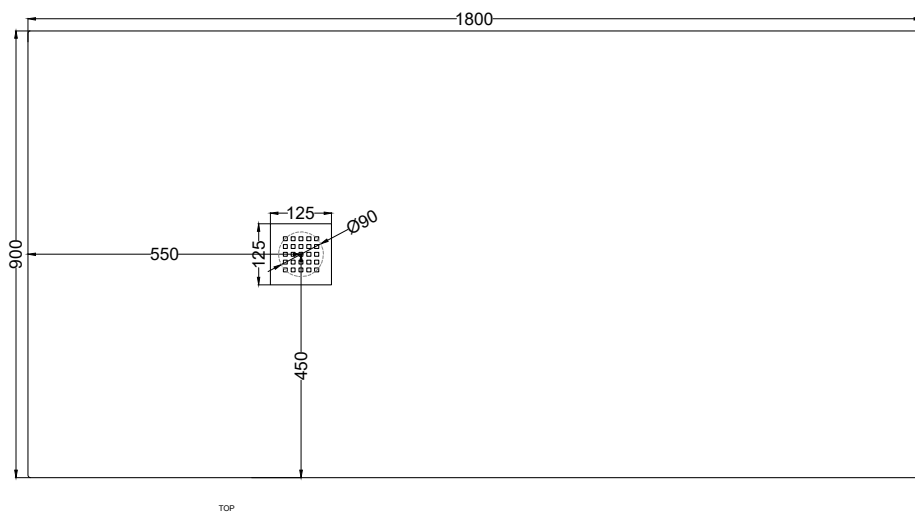

Venticinque - art. PDR18090

piatto doccia reversibile h2,5 / reversible h2,5 shower tray

cielo
handmade in Italy

PESO NETTO/NET WEIGHT: 59,00 Kg

ACCESSORI/ACCESSORIES:

Griglietta e sifone inclusi / *Grate and siphon included*

FINITURE

FINISHES

- ☐ Bianco Matt - *Matt White*
- ☐ Nero Matt - *Matt Black*
- ☐ Ardesia Matt
- ☐ Cemento Matt
- ☐ Grigio Matt
- ☐ Crema Matt

NOTE/NOTES

tutti i lati smaltati \ *all the enamelled sides*

Febbraio 2021

TOP