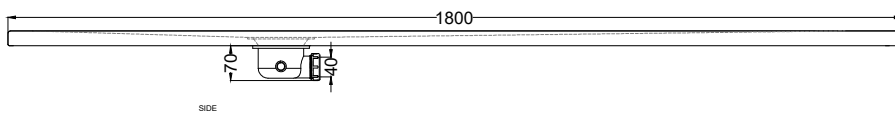

Venticinque - art. PDR180100

piatto doccia reversibile h2,5 / reversible h2,5 shower tray

cielo
handmade in Italy

PESO NETTO/NET WEIGHT: 65,50 Kg

ACCESSORI/ACCESSORIES:

Griglietta e sifone inclusi / Grate and siphon included

FINITURE

FINISHES

- ☐ Bianco Matt - Matt White
- ☐ Nero Matt - Matt Black
- ☐ Ardesia Matt
- ☐ Cemento Matt
- ☐ Grigio Matt
- ☐ Crema Matt

NOTE/NOTES

tutti i lati smaltati \
all the enamelled sides

Novembre 2021

TOP

SIDE

FRONT

ATTENZIONE:

Considerato lo spessore estremamente ridotto del piatto doccia Venticinque (soltanto 2,5 cm), si fa notare che la pendenza degli stessi risulta ovviamente limitata e minore rispetto ad un piatto doccia di più alto spessore, con conseguente minor deflusso d'acqua. Non è consigliato quindi l'uso di questo prodotto in combinazione con pareti doccia walk-in.

ATTENTION:

In accordance to the extremely reduced thickness of the Venticinque shower tray (just 2,5 cm), it is noteworthy that the overall slope of the surface is obviously limited and less steep than on a thicker shower tray, resulting in less water outflow speed. We therefore advise against the use of this product in combination with walk-in shower walls.