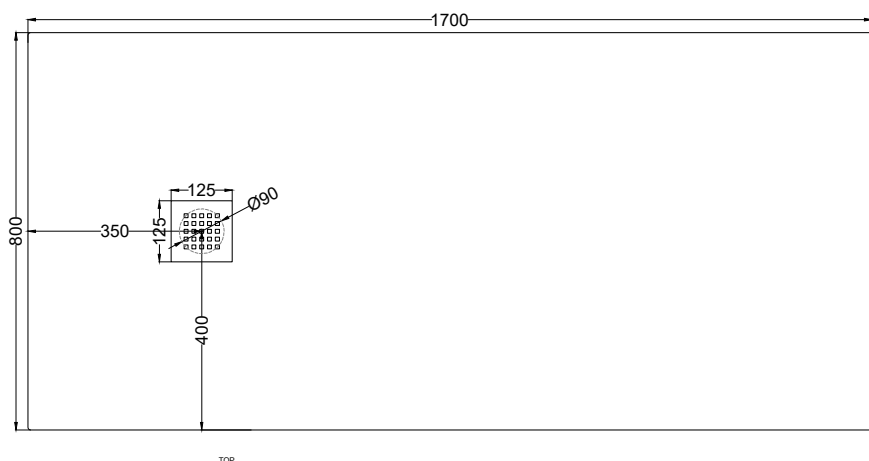

Venticinque - art. PDR17080

piatto doccia reversibile h2,5 / reversible h2,5 shower tray

cielo
handmade in Italy

PESO NETTO/NET WEIGHT: 49,50 Kg

ACCESSORI/ACCESSORIES:

Griglietta e sifone inclusi / Grate and siphon included

FINITURE

FINISHES

- ☐ Bianco Matt - Matt White
- ☐ Nero Matt - Matt Black
- ☐ Ardesia Matt
- ☐ Cemento Matt
- ☐ Grigio Matt
- ☐ Crema Matt

NOTE/NOTES

tutti i lati smaltati \
all the enamelled sides

Febbraio 2021

TOP