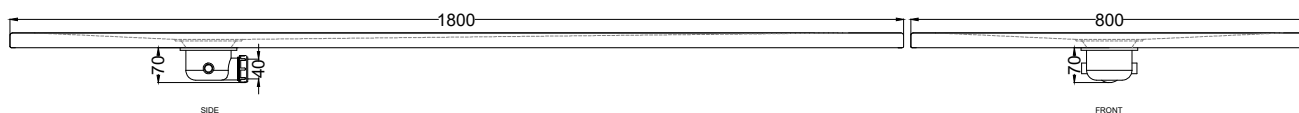

Venticinque - art. PDR18080

piatto doccia reversibile h2,5 / reversible h2,5 shower tray

cielo
handmade in Italy

PESO NETTO/NET WEIGHT: 52,40 Kg

ACCESSORI/ACCESSORIES:

Griglietta e sifone inclusi / *Grate and siphon included*

FINITURE

FINISHES

- **Bianco Matt -Matt White**
- **Nero Matt -Matt Black**
- **Ardesia Matt**
- **Cemento Matt**
- **Grigio Matt**
- **Crema Matt**

NOTE/NOTES

tutti i lati smaltati \ *all the enamelled sides*

Febbraio 2021

ATTENZIONE:

Considerato lo spessore estremamente ridotto del piatto doccia Venticinque (soltanto 2,5 cm), si fa notare che la pendenza degli stessi risulta ovviamente limitata e minore rispetto ad un piatto doccia di più alto spessore, con conseguente minor deflusso d'acqua. Non è consigliato quindi l'uso di questo prodotto in combinazione con pareti doccia walk-in.

ATTENTION: