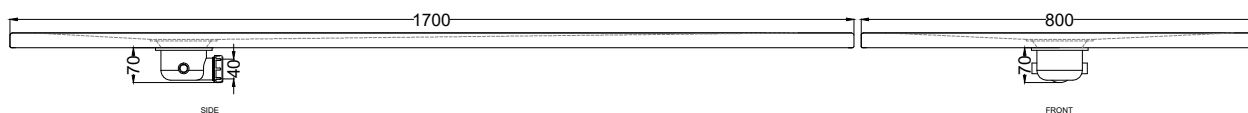

SIDE

FRONT

ATTENZIONE:

Considerato lo spessore estremamente ridotto del piatto doccia Venticinque (soltanto 2,5 cm), si fa notare che la pendenza degli stessi risulta ovviamente limitata e minore rispetto ad un piatto doccia di più alto spessore, con conseguente minor deflusso d'acqua. Non è consigliato quindi l'uso di questo prodotto in combinazione con pareti doccia walk-in.

ATTENTION: