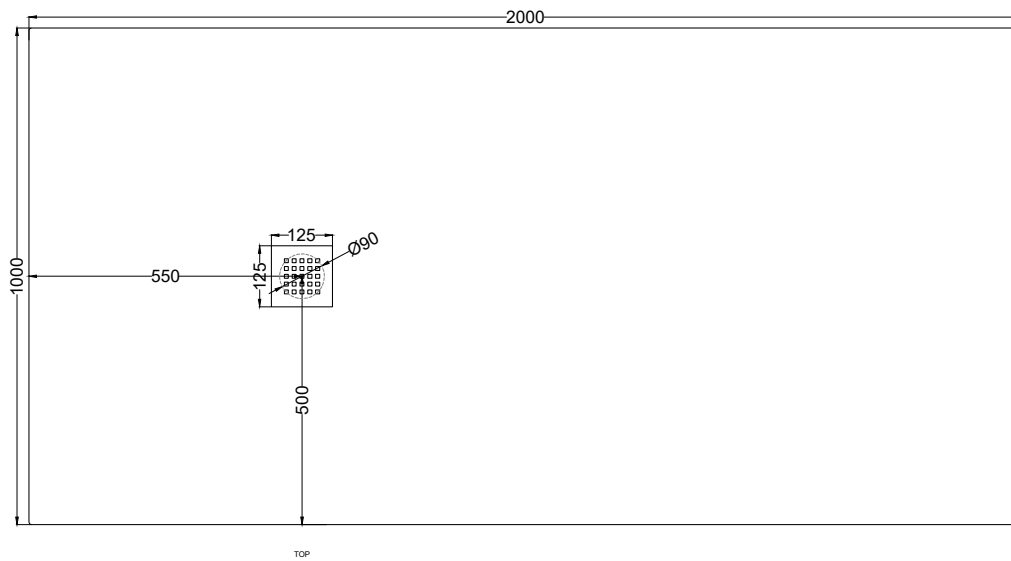

Venticinque - art. PDR200100

piatto doccia reversibile h2,5 / reversible h2,5 shower tray

cielo
handmade in Italy

PESO NETTO/NET WEIGHT: 72,80 Kg

ACCESSORI/ACCESSORIES:

Griglietta e sifone inclusi / *Grate and siphon included*

FINITURE

FINISHES

- ☐ Bianco Matt - *Matt White*
- ☐ Nero Matt - *Matt Black*
- ☐ Ardesia Matt
- ☐ Cemento Matt
- ☐ Grigio Matt
- ☐ Crema Matt

NOTE/NOTES

tutti i lati smaltati \ *all the enamelled sides*

Febbraio 2021

TOP

SIDE

FRONT

ATTENZIONE:

Considerato lo spessore estremamente ridotto del piatto doccia Venticinque (soltanto 2,5 cm), si fa notare che la pendenza degli stessi risulta ovviamente limitata e minore rispetto ad un piatto doccia di più alto spessore, con conseguente minor deflusso d'acqua. Non è consigliato quindi l'uso di questo prodotto in combinazione con pareti doccia walk-in.

ATTENTION:

In according to the extremely reduced thickness of the Venticinque shower tray (just 2,5 cm), it is noteworthy that the overall slope of the surface is obviously limited and less steep than on a thicker shower tray, resulting in less water outflow speed. We therefore advise against the use of this product in combination with walk-in shower walls.