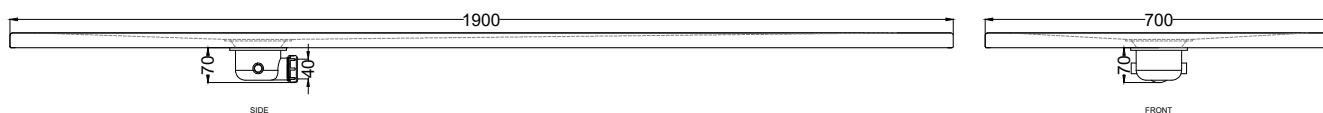

Venticinque - art. PDR19070

piatto doccia reversibile h2,5 / reversible h2,5 shower tray

cielo
handmade in Italy

PESO NETTO/NET WEIGHT: 48,40 Kg

FINITURE

FINISHES

- Bianco Matt -Matt White
- Nero Matt -Matt Black
- Ardesia Matt
- Cemento Matt
- Grigio Matt
- Crema Matt

ACCESSORI/ACCESSORIES:

Griglietta e sifone inclusi / Grate and siphon included

NOTE/NOTES

tutti i lati smaltati \
all the enamelled sides

Febbraio 2021

ATTENZIONE:

Considerato lo spessore estremamente ridotto del piatto doccia Venticinque (soltanto 2,5 cm), si fa notare che la pendenza degli stessi risulta ovviamente limitata e minore rispetto ad un piatto doccia di più alto spessore, con conseguente minor deflusso d'acqua. Non è consigliato quindi l'uso di questo prodotto in combinazione con pareti doccia walk-in.

ATTENTION: