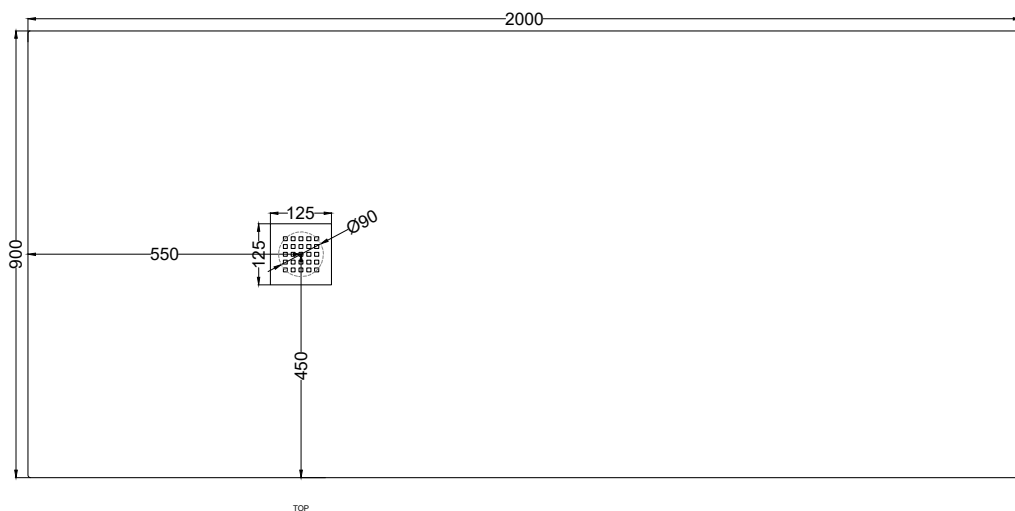

Venticinque - art. PDR20090

piatto doccia reversibile h2,5 / reversible h2,5 shower tray

cielo
handmade in Italy

PESO NETTO/NET WEIGHT: 65,50 Kg

ACCESSORI/ACCESSORIES:

Griglietta e sifone inclusi / *Grate and siphon included*

FINITURE

FINISHES

- ☐ Bianco Matt - *Matt White*
- ☐ Nero Matt - *Matt Black*
- ☐ Ardesia Matt
- ☐ Cemento Matt
- ☐ Grigio Matt
- ☐ Crema Matt

NOTE/NOTES

tutti i lati smaltati \ *all the enamelled sides*

Febbraio 2021

TOP

SIDE

FRONT

ATTENZIONE:

Considerato lo spessore estremamente ridotto del piatto doccia Venticinque (soltanto 2,5 cm), si fa notare che la pendenza degli stessi risulta ovviamente limitata e minore rispetto ad un piatto doccia di più alto spessore, con conseguente minor deflusso d'acqua. Non è consigliato quindi l'uso di questo prodotto in combinazione con pareti doccia walk-in.

ATTENTION: