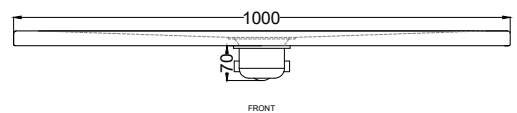

FRONT

ATTENZIONE:

Considerato lo spessore estremamente ridotto del piatto doccia Venticinque (soltanto 2,5 cm), si fa notare che la pendenza degli stessi risulta ovviamente limitata e minore rispetto ad un piatto doccia di più alto spessore, con conseguente minor deflusso d'acqua. Non è consigliato quindi l'uso di questo prodotto in combinazione con pareti doccia walk-in.

ATTENTION:

In accordance to the extremely reduced thickness of the Venticinque shower tray (just 2,5 cm), it is noteworthy that the overall slope of the surface is obviously limited and less steep than on a thicker shower tray, resulting in less water outflow speed. We therefore advise against the use of this product in combination with walk-in shower walls.