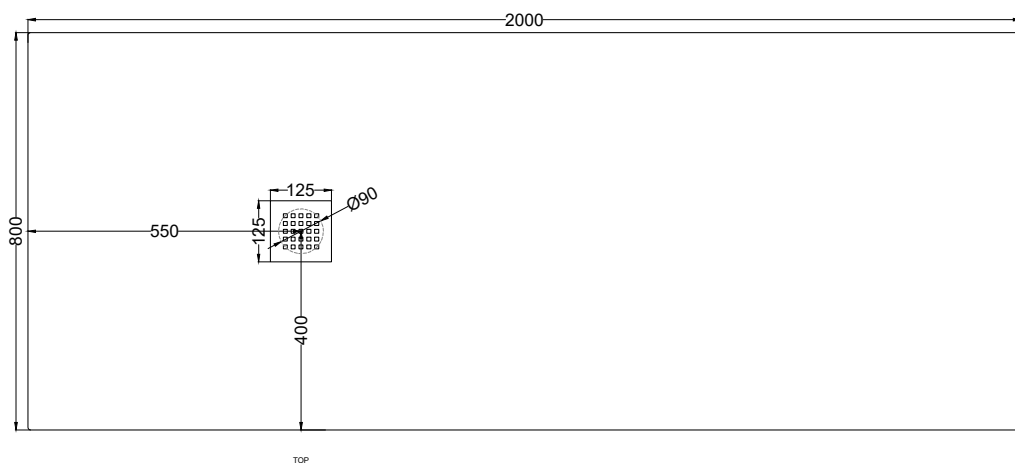

Venticinque - art. PDR20080

piatto doccia reversibile h2,5 / reversible h2,5 shower tray

cielo
handmade in Italy

PESO NETTO/NET WEIGHT: 58,30 Kg

ACCESSORI/ACCESSORIES:

Griglietta e sifone inclusi / *Grate and siphon included*

FINITURE

FINISHES

- ☐ Bianco Matt - *Matt White*
- ☐ Nero Matt - *Matt Black*
- ☐ Ardesia Matt
- ☐ Cemento Matt
- ☐ Grigio Matt
- ☐ Crema Matt

NOTE/NOTES

tutti i lati smaltati \ *all the enamelled sides*

Febbraio 2021

TOP