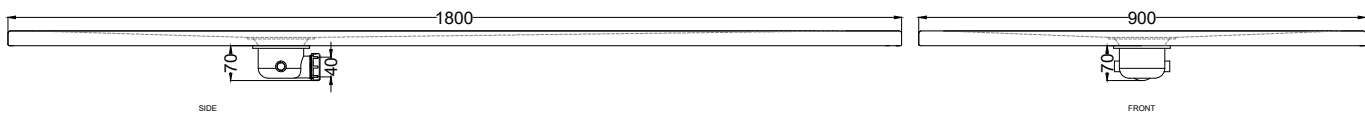

SIDE

FRONT

ATTENZIONE:

Considerato lo spessore estremamente ridotto del piatto doccia Venticinque (soltanto 2,5 cm), si fa notare che la pendenza degli stessi risulta ovviamente limitata e minore rispetto ad un piatto doccia di più alto spessore, con conseguente minor deflusso d'acqua. Non è consigliato quindi l'uso di questo prodotto in combinazione con pareti doccia walk-in.

ATTENTION:

In accordance to the extremely reduced thickness of the Venticinque shower tray (just 2,5 cm), it is noteworthy that the overall slope of the surface is obviously limited and less steep than on a thicker shower tray, resulting in less water outflow speed. We therefore advise against the use of this product in combination with walk-in shower walls.