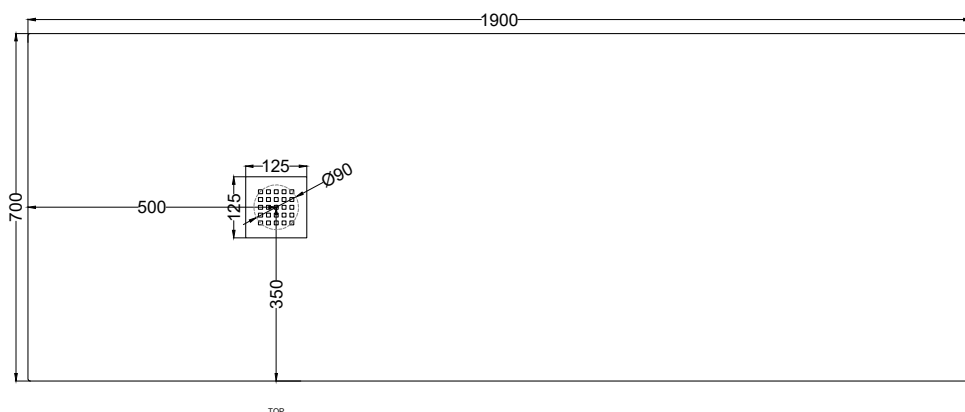

Venticinque - art. PDR19070

piatto doccia reversibile h2,5 / reversible h2,5 shower tray

cielo
handmade in Italy

PESO NETTO/NET WEIGHT: 48,40 Kg

FINITURE

FINISHES

- Bianco Matt -Matt White
- Nero Matt -Matt Black
- Ardesia Matt
- Cemento Matt
- Grigio Matt
- Crema Matt

ACCESSORI/ACCESSORIES:

Griglietta e sifone inclusi / Grate and siphon included

NOTE/NOTES

tutti i lati smaltati \
all the enamelled sides

Febbraio 2021

ATTENZIONE:

Considerato lo spessore estremamente ridotto del piatto doccia Venticinque (soltanto 2,5 cm), si fa notare che la pendenza degli stessi risulta ovviamente limitata e minore rispetto ad un piatto doccia di più alto spessore, con conseguente minor deflusso d'acqua. Non è consigliato quindi l'uso di questo prodotto in combinazione con pareti doccia walk-in.

ATTENTION: