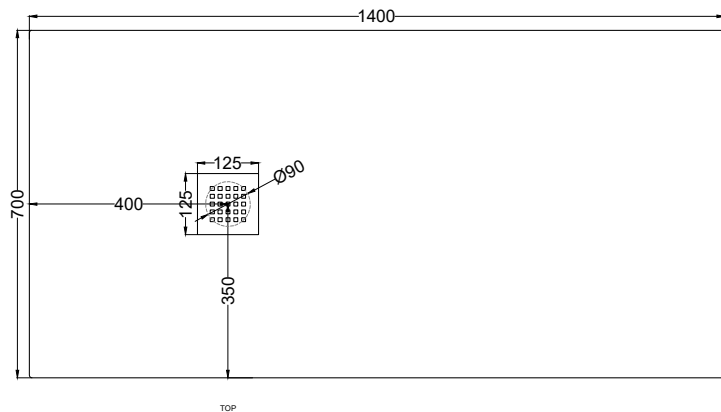

Venticinque - art. PDR14070

piatto doccia reversibile h2,5 / reversible h2,5 shower tray

cielo
handmade in Italy

PESO NETTO/NET WEIGHT: 37,50 Kg

ACCESSORI/ACCESSORIES:

Griglietta e sifone inclusi / *Grate and siphon included*

FINITURE

FINISHES

- **Bianco Matt** -Matt White
- **Nero Matt** -Matt Black
- **Ardesia Matt**
- **Cemento Matt**
- **Grigio Matt**
- **Crema Matt**

NOTE/NOTES

tutti i lati smaltati \ *all the enamelled sides*

Febbraio 2021

ATTENZIONE:

Considerato lo spessore estremamente ridotto del piatto doccia Venticinque (soltanto 2,5 cm), si fa notare che la pendenza degli stessi risulta ovviamente limitata e minore rispetto ad un piatto doccia di più alto spessore, con conseguente minor deflusso d'acqua. Non è consigliato quindi l'uso di questo prodotto in combinazione con pareti doccia walk-in.

ATTENTION:

In accordance to the extremely reduced thickness of the Venticinque shower tray (just 2,5 cm), it is noteworthy that the overall slope of the surface is obviously limited and less steep than on a thicker shower tray, resulting in less water outflow speed. We therefore advise against the use of this product in combination with walk-in shower walls.