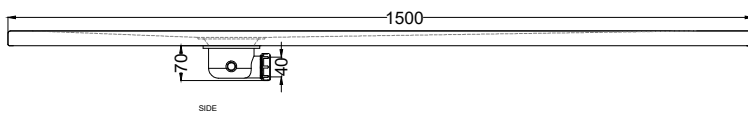

Venticinque - art. PDR150100

piatto doccia reversibile h2,5 / reversible h2,5 shower tray

cielo
handmade in Italy

PESO NETTO/NET WEIGHT: 54,60 Kg

ACCESSORI/ACCESSORIES:

Griglietta e sifone inclusi / *Grate and siphon included*

FINITURE

FINISHES

- ☐ Bianco Matt - *Matt White*
- ☐ Nero Matt - *Matt Black*
- ☐ Ardesia Matt
- ☐ Cemento Matt
- ☐ Grigio Matt
- ☐ Crema Matt

NOTE/NOTES

tutti i lati smaltati \ *all the enamelled sides*

Febbraio 2021

TOP

SIDE

FRONT

ATTENZIONE:

Considerato lo spessore estremamente ridotto del piatto doccia Venticinque (soltanto 2,5 cm), si fa notare che la pendenza degli stessi risulta ovviamente limitata e minore rispetto ad un piatto doccia di più alto spessore, con conseguente minor deflusso d'acqua. Non è consigliato quindi l'uso di questo prodotto in combinazione con pareti doccia walk-in.

ATTENTION:

In accordance to the extremely reduced thickness of the Venticinque shower tray (just 2,5 cm), it is noteworthy that the overall slope of the surface is obviously limited and less steep than on a thicker shower tray, resulting in less water outflow speed. We therefore advise against the use of this product in combination with walk-in shower walls.