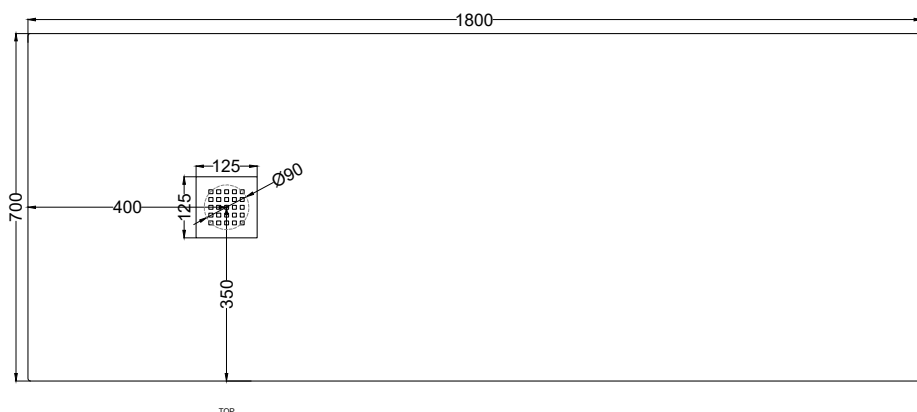

Venticinque - art. PDR18070

piatto doccia reversibile h2,5 / reversible h2,5 shower tray

cielo
handmade in Italy

PESO NETTO/NET WEIGHT: 45,90 Kg

FINITURE

FINISHES

- ☐ Bianco Matt -Matt White
- ☐ Nero Matt -Matt Black
- ☐ Ardesia Matt
- ☐ Cemento Matt
- ☐ Grigio Matt
- ☐ Crema Matt

ACCESSORI/ACCESSORIES:

Griglietta e sifone inclusi / Grate and siphon included

NOTE/NOTES

tutti i lati smaltati \
all the enamelled sides

Febbraio 2021

ATTENZIONE:

Considerato lo spessore estremamente ridotto del piatto doccia Venticinque (soltanto 2,5 cm), si fa notare che la pendenza degli stessi risulta ovviamente limitata e minore rispetto ad un piatto doccia di più alto spessore, con conseguente minor deflusso d'acqua. Non è consigliato quindi l'uso di questo prodotto in combinazione con pareti doccia walk-in.

ATTENTION: