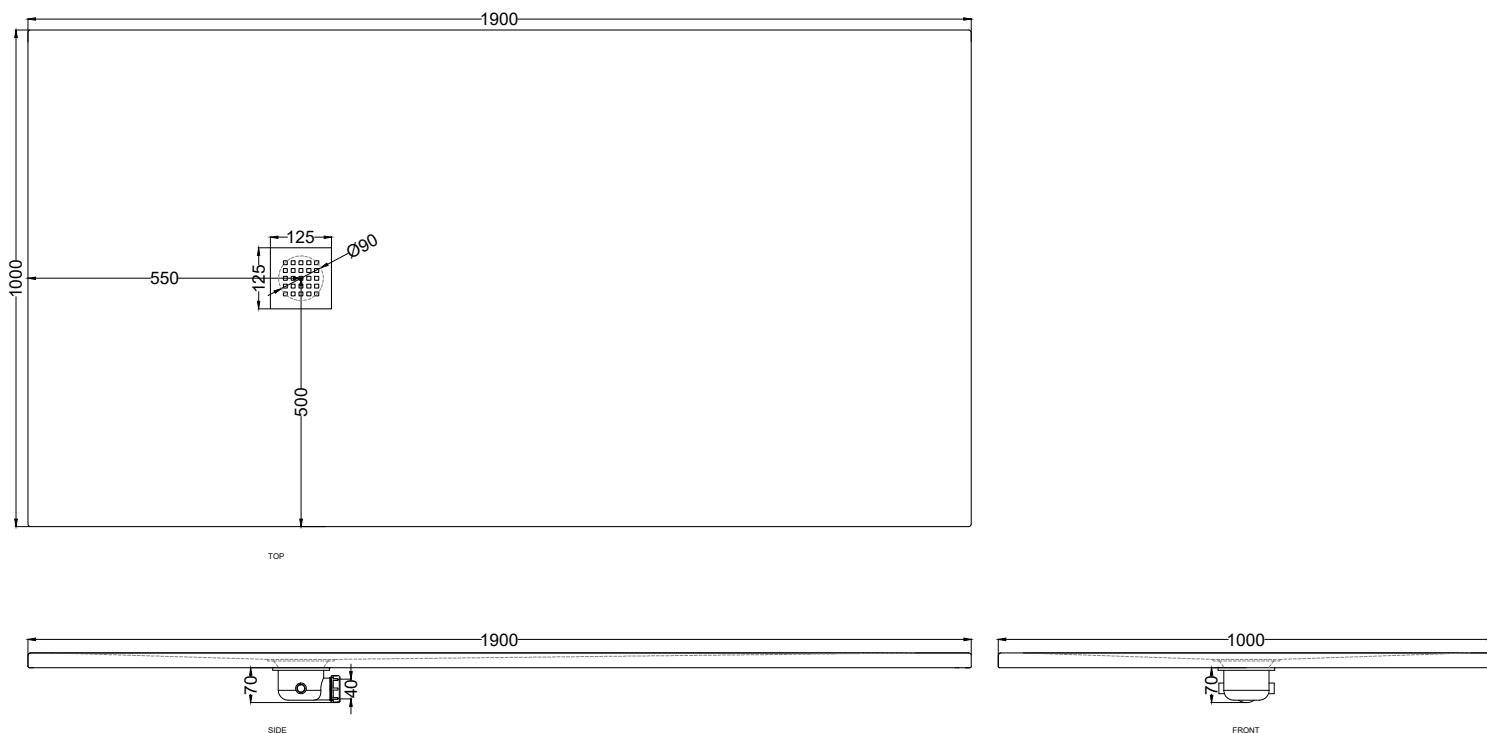

ATTENZIONE:

Considerato lo spessore estremamente ridotto del piatto doccia Venticinque (soltanto 2,5 cm), si fa notare che la pendenza degli stessi risulta ovviamente limitata e minore rispetto ad un piatto doccia di più alto spessore, con conseguente minor deflusso d'acqua. Non è consigliato quindi l'uso di questo prodotto in combinazione con pareti doccia walk-in.

ATTENTION: