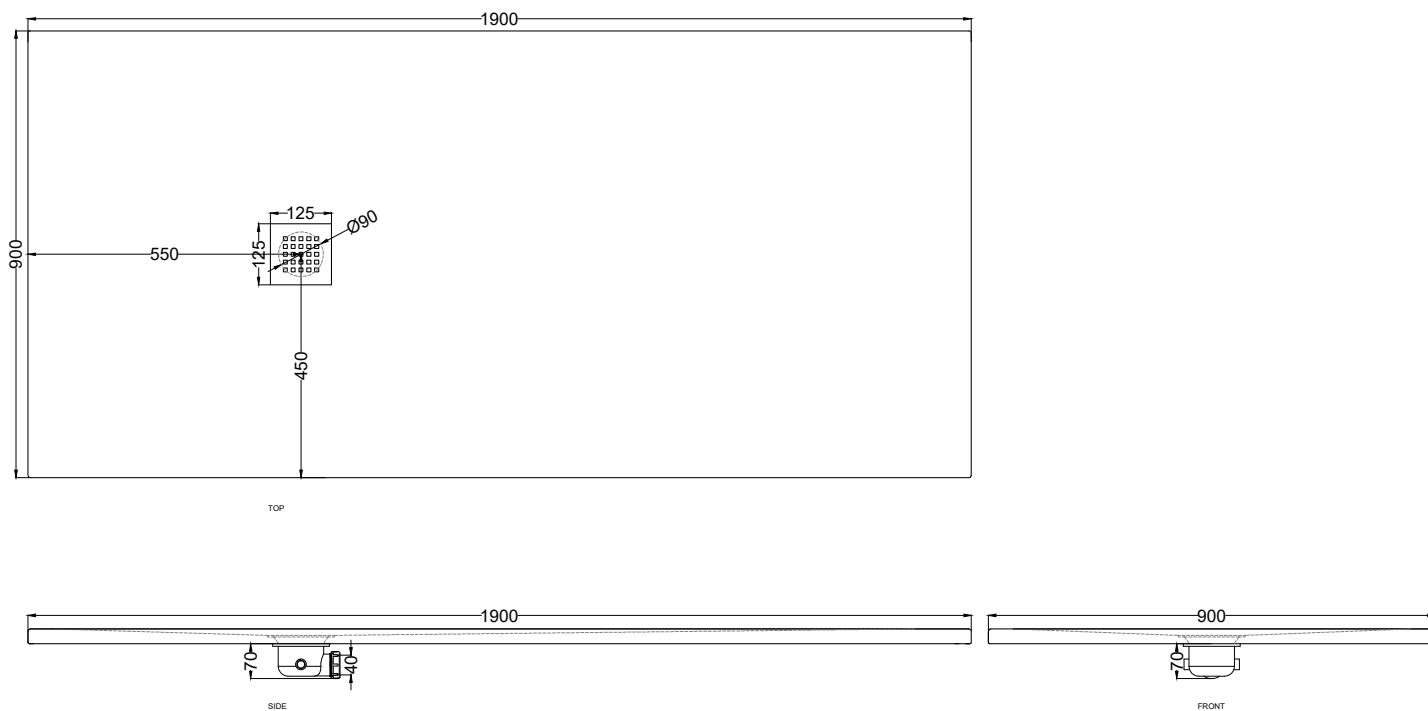

ATTENZIONE:

Considerato lo spessore estremamente ridotto del piatto doccia Venticinque (soltanto 2,5 cm), si fa notare che la pendenza degli stessi risulta ovviamente limitata e minore rispetto ad un piatto doccia di più alto spessore, con conseguente minor deflusso d'acqua. Non è consigliato quindi l'uso di questo prodotto in combinazione con pareti doccia walk-in.

ATTENTION: