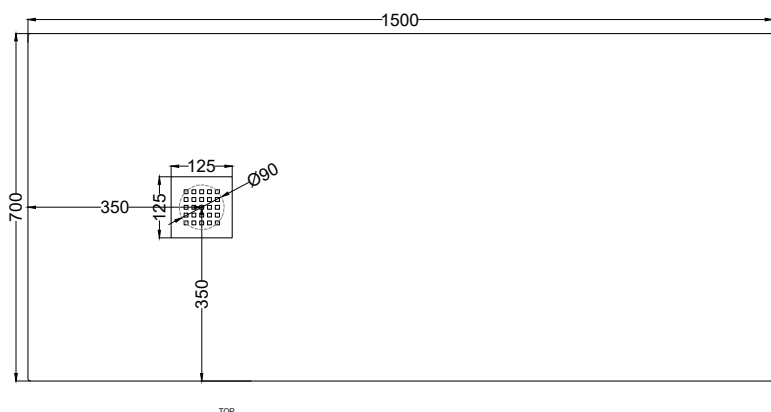

Venticinque - art. PDR15070

piatto doccia reversibile h2,5 / reversible h2,5 shower tray

cielo
handmade in Italy

PESO NETTO/NET WEIGHT: 38,20 Kg

ACCESSORI/ACCESSORIES:

Griglietta e sifone inclusi / *Grate and siphon included*

FINITURE

FINISHES

- ☐ Bianco Matt - *Matt White*
- ☐ Nero Matt - *Matt Black*
- ☐ Ardesia Matt
- ☐ Cemento Matt
- ☐ Grigio Matt
- ☐ Crema Matt

NOTE/NOTES

tutti i lati smaltati \ *all the enamelled sides*

Febbraio 2021

TOP