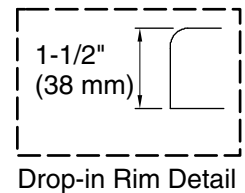

Features

- 60"L x 32"W x 20"H.
- Standard-sized bath designed for quick and easy installation.
- Models available featuring integral apron and nailing flange.
- Designed for one-person bathing.
- Textured bottom surface.

Color	Code	Description
	0	White
	96	Biscuit
	47	Almond
	NY	Dune
	55	Innocent Blush™

No change in measurements if connected with drain illustrated. (K-7161-AF)

Technical Information

All product dimensions are nominal.

Installation:	Drop-in
Drain location:	End
Basin area, bottom:	47" x 20" (1194 mm x 508 mm)
Basin area, top:	53" x 23" (1346 mm x 584 mm)
Weight:	80 lbs (36.3 kg)
Minimum floor load:	48 lbs/ft ² (234.4 kg/m ²)
Water depth:	14-1/2" (368 mm)
Water capacity:	64 gal (242.3 L)
Cutout:	Drop-in, 58-1/2" x 30-1/2" (1486 mm x 775 mm)
Minimum flat for door:	2-3/8" (60 mm)