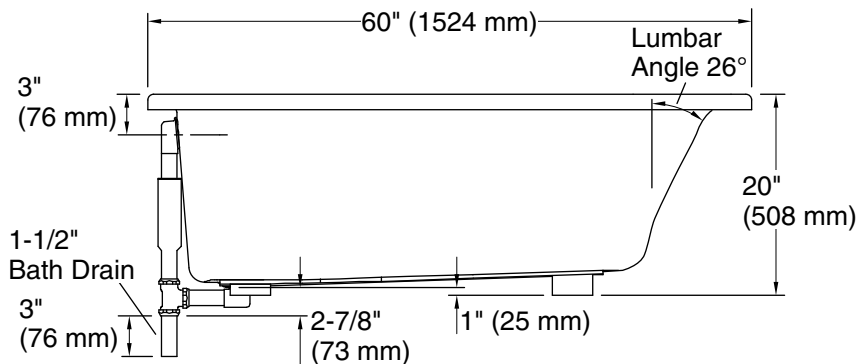

Features

- 60"L x 32"W x 20"H.
- Standard-sized bath designed for quick and easy installation.
- Models available featuring integral apron and nailing flange.
- Designed for one-person bathing.
- Textured bottom surface.

Color	Code	Description
	0	White
	96	Biscuit
	47	Almond
	NY	Dune
	55	Innocent Blush™

No change in measurements if connected with drain illustrated. (K-7161-AF)

Technical Information

All product dimensions are nominal.

Installation:	Drop-in
Drain location:	End
Basin area, bottom:	47" x 20" (1194 mm x 508 mm)
Basin area, top:	53" x 23" (1346 mm x 584 mm)
Weight:	80 lbs (36.3 kg)
Minimum floor load:	48 lbs/ft ² (234.4 kg/m ²)
Water depth:	14-1/2" (368 mm)
Water capacity:	64 gal (242.3 L)
Cutout:	Drop-in, 58-1/2" x 30-1/2" (1486 mm x 775 mm)
Minimum flat for door:	2-3/8" (60 mm)

Notes

Measure your actual product for rough-in details. Install this product according to the installation instructions.

The hot water supply should be 70% of the capacity of the bath or greater. Installations will vary.