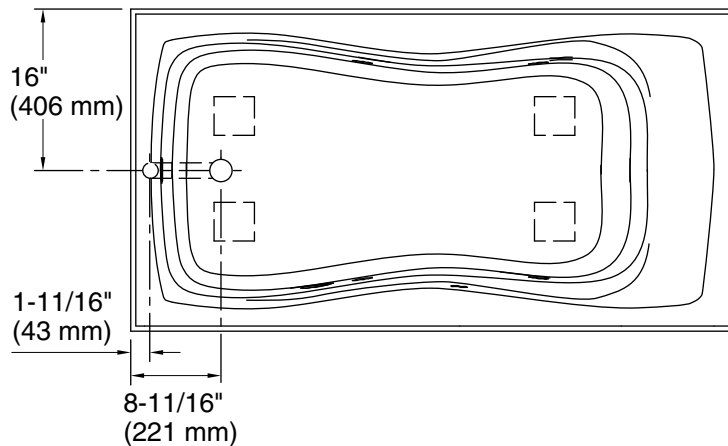

Features

- 60"L x 32"W x 20"H.
- Standard-sized bath designed for quick and easy installation.
- Models available featuring integral apron and nailing flange.
- Designed for one-person bathing.
- Textured bottom surface.

Color	Code	Description
	0	White
	96	Biscuit
	47	Almond
	NY	Dune
	55	Innocent Blush™

No change in measurements if connected with drain illustrated. (K-7161-AF)

Technical Information

All product dimensions are nominal.

Installation:	Drop-in
Drain location:	End
Basin area, bottom:	47" x 20" (1194 mm x 508 mm)
Basin area, top:	53" x 23" (1346 mm x 584 mm)
Weight:	80 lbs (36.3 kg)
Minimum floor load:	48 lbs/ft ² (234.4 kg/m ²)
Water depth:	14-1/2" (368 mm)
Water capacity:	64 gal (242.3 L)
Cutout:	Drop-in, 58-1/2" x 30-1/2" (1486 mm x 775 mm)
Minimum flat for door:	2-3/8" (60 mm)