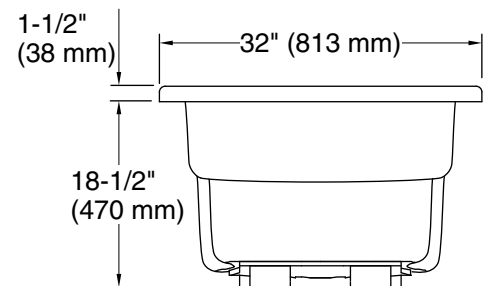

Features

- 60"L x 32"W x 20"H.
- Standard-sized bath designed for quick and easy installation.
- Models available featuring integral apron and nailing flange.
- Designed for one-person bathing.
- Textured bottom surface.

Color	Code	Description
	0	White
	96	Biscuit
	47	Almond
	NY	Dune
	55	Innocent Blush™

No change in measurements if connected with drain illustrated. (K-7161-AF)

Technical Information

All product dimensions are nominal.

Installation:	Drop-in
Drain location:	End
Basin area, bottom:	47" x 20" (1194 mm x 508 mm)
Basin area, top:	53" x 23" (1346 mm x 584 mm)
Weight:	80 lbs (36.3 kg)
Minimum floor load:	48 lbs/ft ² (234.4 kg/m ²)
Water depth:	14-1/2" (368 mm)
Water capacity:	64 gal (242.3 L)
Cutout:	Drop-in, 58-1/2" x 30-1/2" (1486 mm x 775 mm)
Minimum flat for door:	2-3/8" (60 mm)