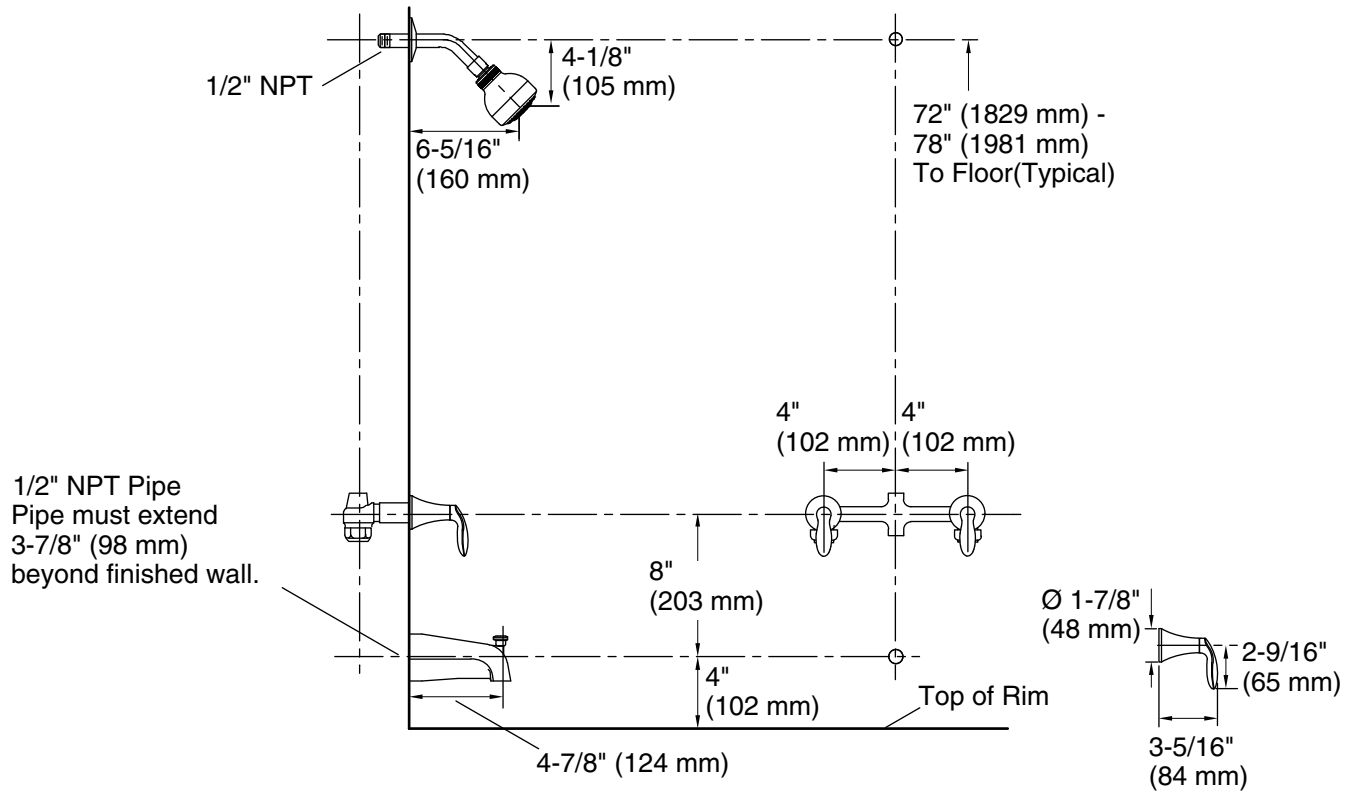

Technical Information

All product dimensions are nominal.

Showerhead/Body Spray:

Rated maximum flow: 2.5 gal/min (9.5 l/min)

Pressure: 80 psi (5.5 bar)

Notes

Install this product according to the installation guide.