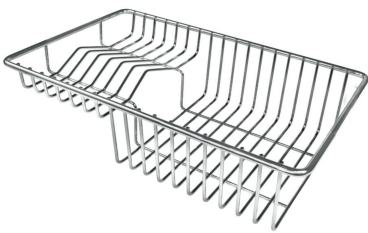

Small radius Bowls with squared shapes with a modern design and an increased capacity, for a minimal aesthetics connected with an extreme practicality.

TECHNICAL DATA

Cut out size
Dimensioni per foratura top

OPTIONAL ACCESSORIES

Cestello inox 8612 000

Glass chopping board 8631 300

HPDE Chopping board 8657 001

HPDE Twin chopping board 8644 101

Iroko-wood chopping board with stainless steel colander 8644 042

Iroko-wood sliding chopping board 8644 041

Iroko-wood twin chopping board 8644 004

Stainless steel colander 8154 000

Stainless steel plate rack 8100 154

Stainless steel plate rack 8100 303

White basket 8612 100

White bowl 8153 100

Graters kit with ring-holder and food collection tray 8159 101