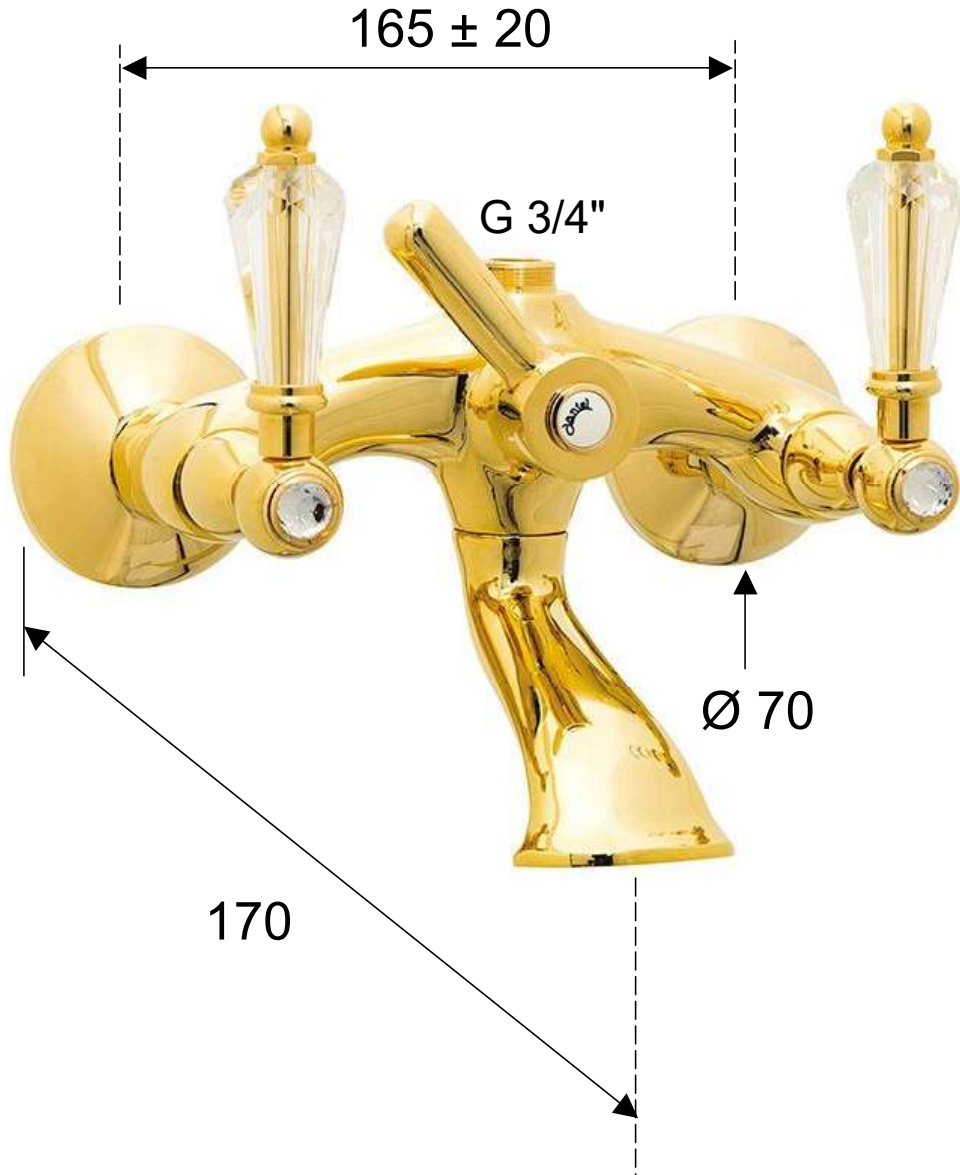

DANIEL

SCHEDA TECNICA TECHNICAL FEATURES

ART. COD.

RY4100ZDO

MATERIALI / MATERIALS

OTTONE DORATO / GOLD BRASS