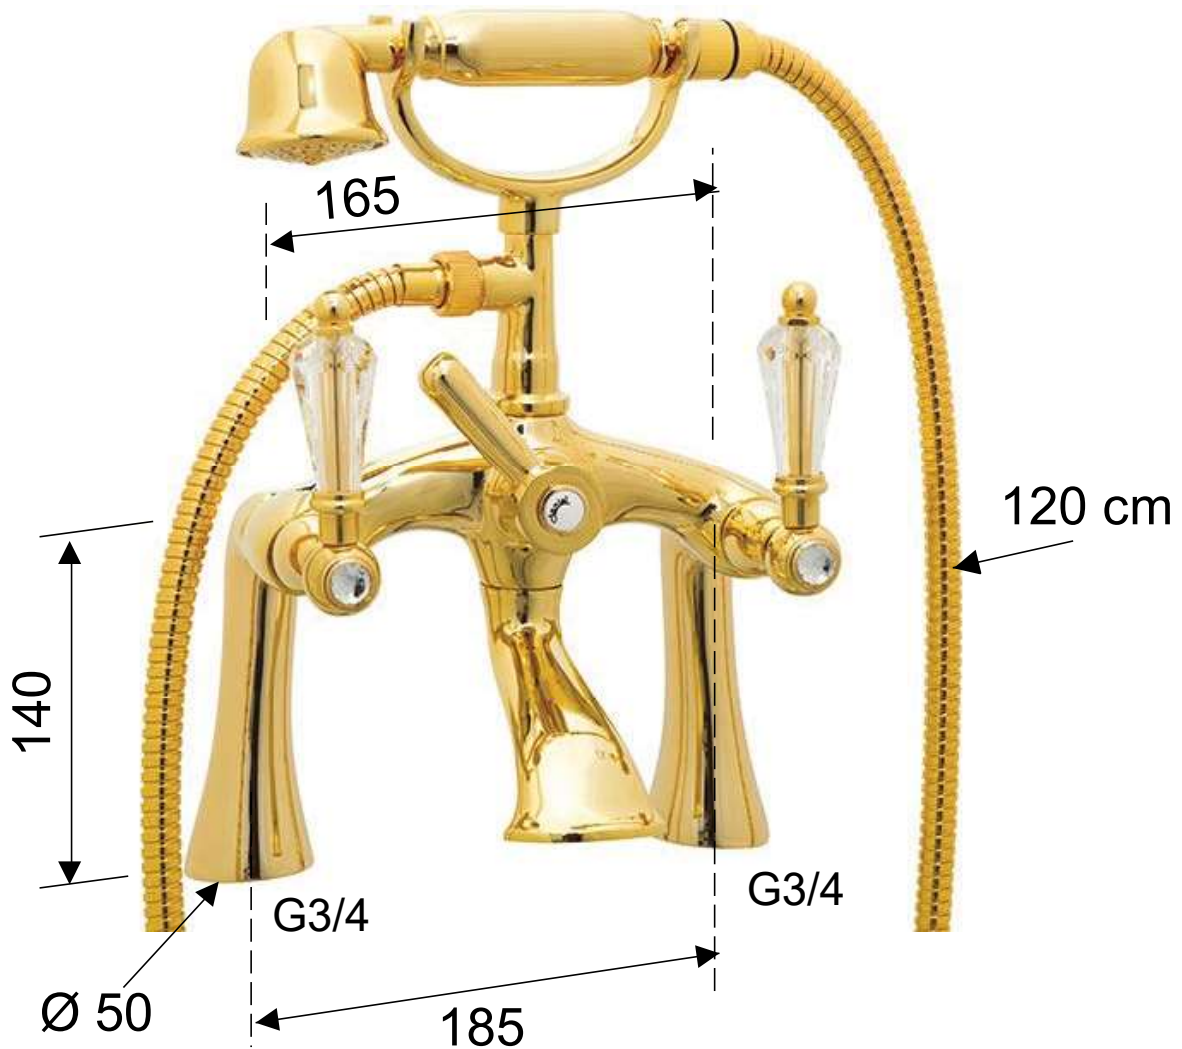

**DANIEL**

SCHEDA TECNICA TECHNICAL FEATURES

ART. COD.

**RY4102UKDO**

**MATERIALI / MATERIALS**

OTTONE DORATO / GOLD BRASS