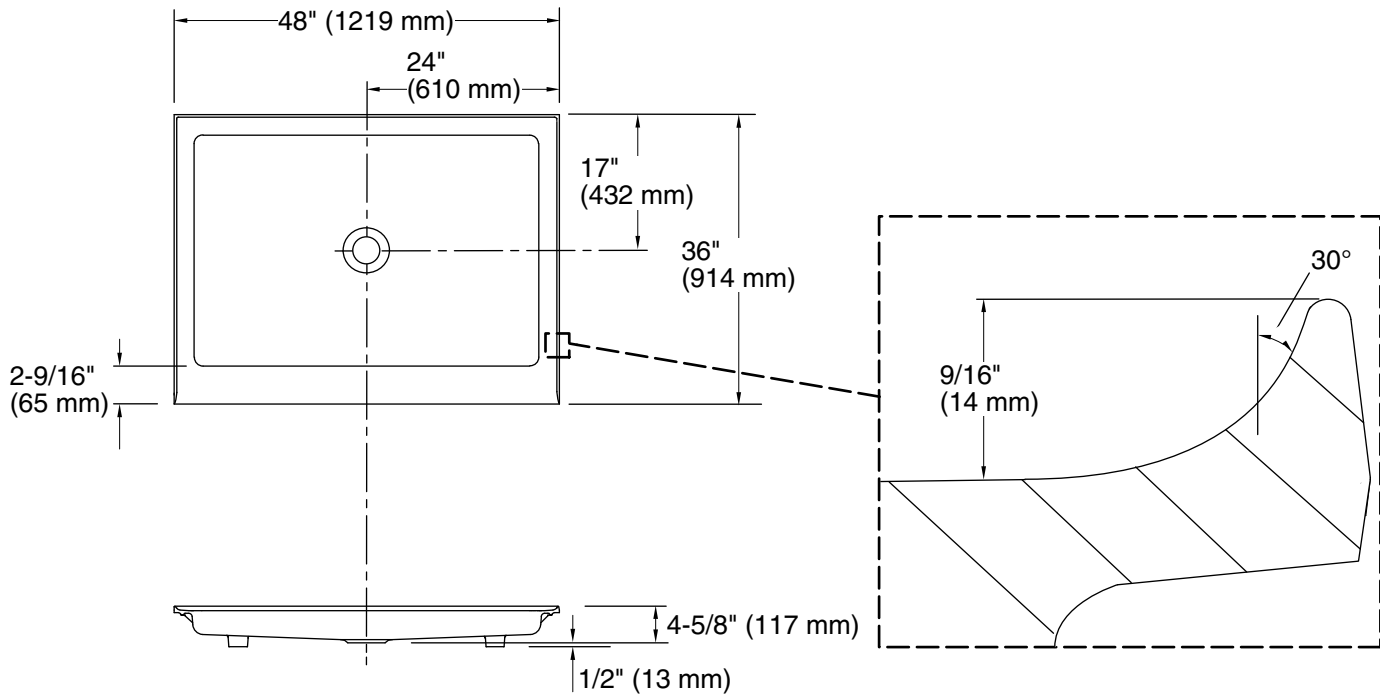

#### Technical Information

All product dimensions are nominal.

Installation:	Drop-in
Drain location:	Center
Weight:	175 lbs (79.4 kg)
Minimum floor load:	20 lbs/ft <sup>2</sup> (97.6 kg/m <sup>2</sup> )