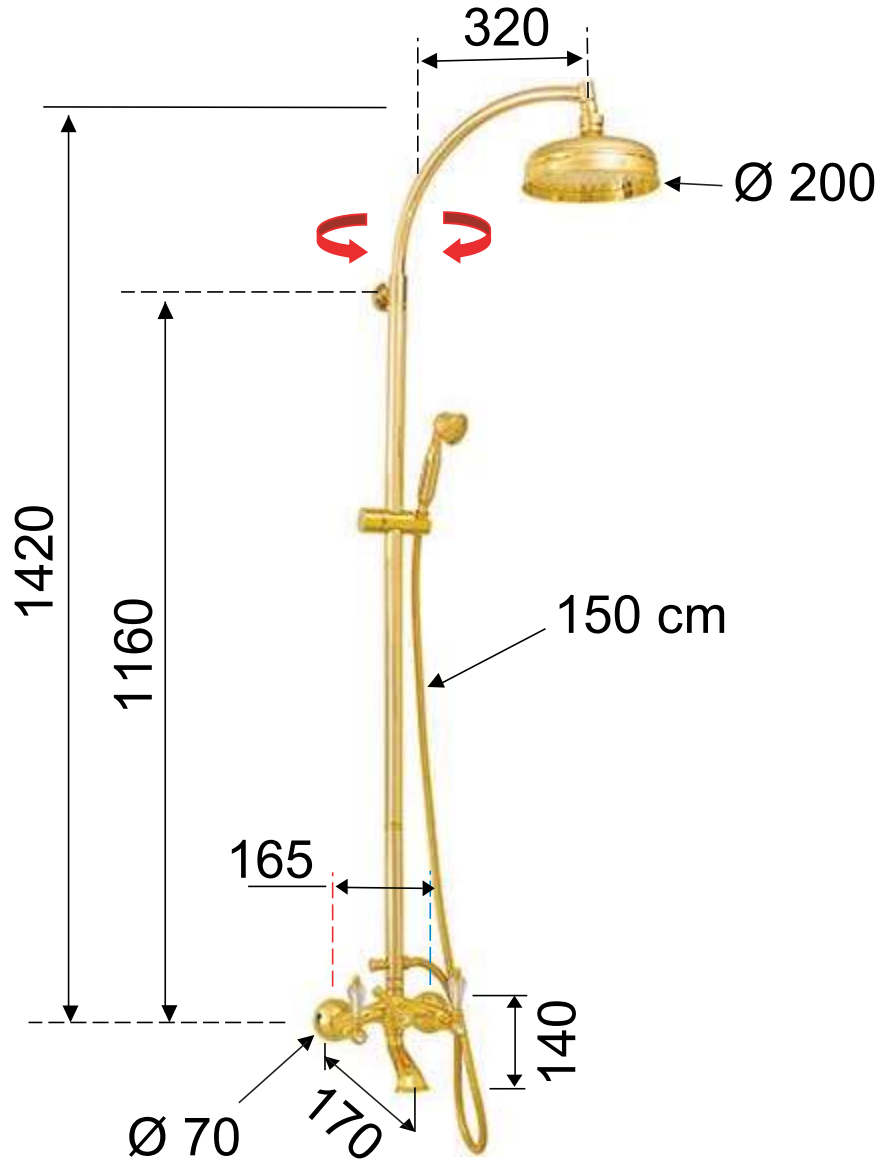

DANIEL

SCHEDA TECNICA TECHNICAL FEATURES

ART. COD.

RY413689DO

MATERIALI / MATERIALS

OTTONE DORATO / GOLD BRASS