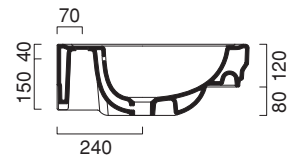

Tutti i diritti sulla presente scheda appartengono a Ceramica Catalano S.p.A. in via esclusiva. È vietata la copia, la pubblicazione, la distribuzione o la riproduzione (anche parziale), se non autorizzata per iscritto.
All rights in the present form belong exclusively to Ceramica Catalano S.p.A. It is strictly forbidden to copy, publish, distribute or reproduce it (including any partial reproduction), without prior written permission.