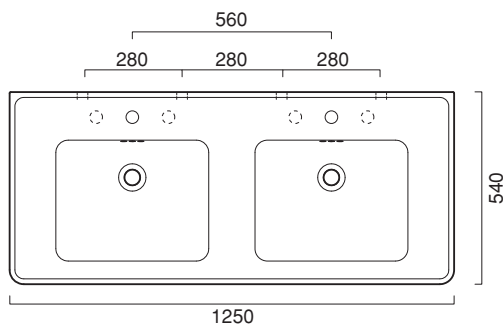

Tutti i diritti sulla presente scheda appartengono a Ceramica Catalano S.p.A. in via esclusiva. È vietata la copia, la pubblicazione, la distribuzione o la riproduzione (anche parziale), se non autorizzata per iscritto.
All rights in the present form belong exclusively to Ceramica Catalano S.p.A. It is strictly forbidden to copy, publish, distribute or reproduce it (including any partial reproduction), without prior written permission.