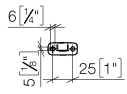

Dispenser wall model - Chrome

83 435 832

- width 78mm
- height 108 mm
- 250 ml bottle
- 94mm projection

	Chrome	83 435 832-00
	Soft Black	83 435 832-69

Dispenser wall model - Chrome

83 435 832

mm [inches]

Dispenser wall model - Chrome