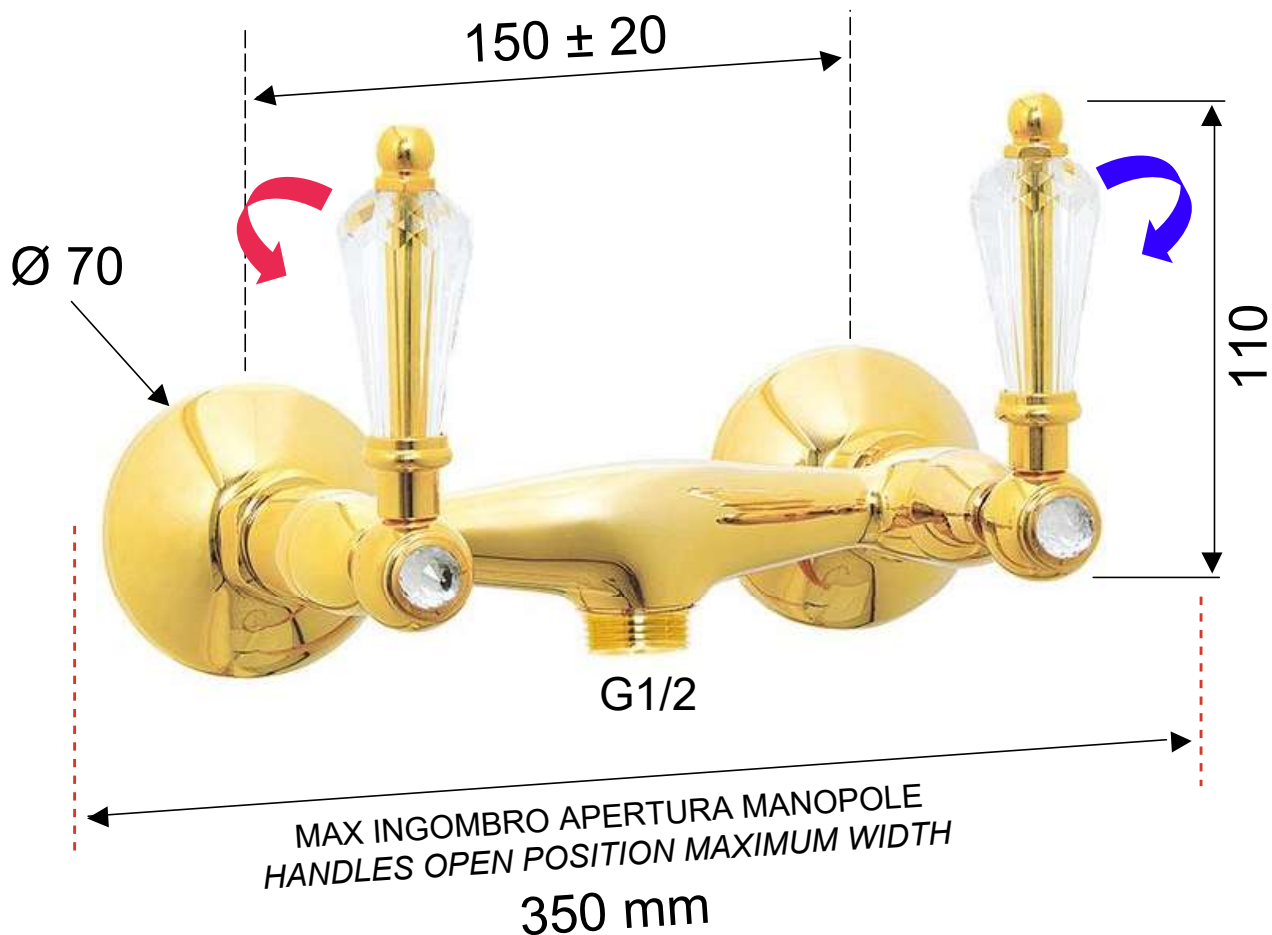

ART. COD. **RY4433DO**

MATERIALI / MATERIALS

OTTONE DORATO / GOLD BRASS