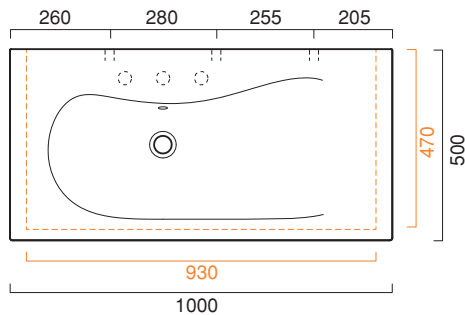

CE EN 14688 - CL20